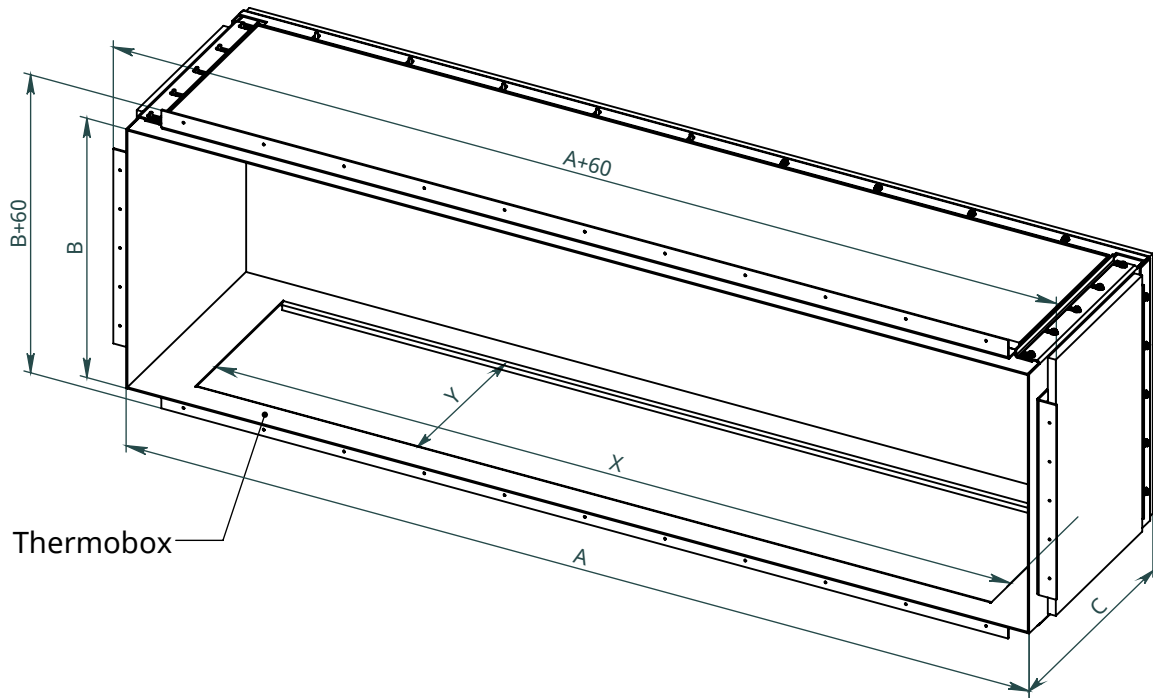

x
neverdark

Thermobox Single-Sided Hidden Installation (H-TSS)

for fireplaces Automatic, Firetec
Installation instructions

Model	Thermobox			Fireplace	
	A	B	C	X	Y
	Length of the thermobox	Height of the thermobox	Depth of the thermobox	Burner length	Width of the fireplace
H-TSS-800	800	460	340	700	250
H-TSS-900	900			800	
H-TSS-1100	1100			1000	
H-TSS-1300	1300			1200	
H-TSS-1600	1600			1500	
H-TSS-2200	2200			2000	
H-TSS-2700	2700			2500	

Thermobox with options

D (1 : 3)

O-O

N-N

AF (1 : 3)

AG (1 : 3)

NEVERDARK Hidden Installation
 Thermobox Single-Sided for
 Automatic, Firetec (H-TSS)