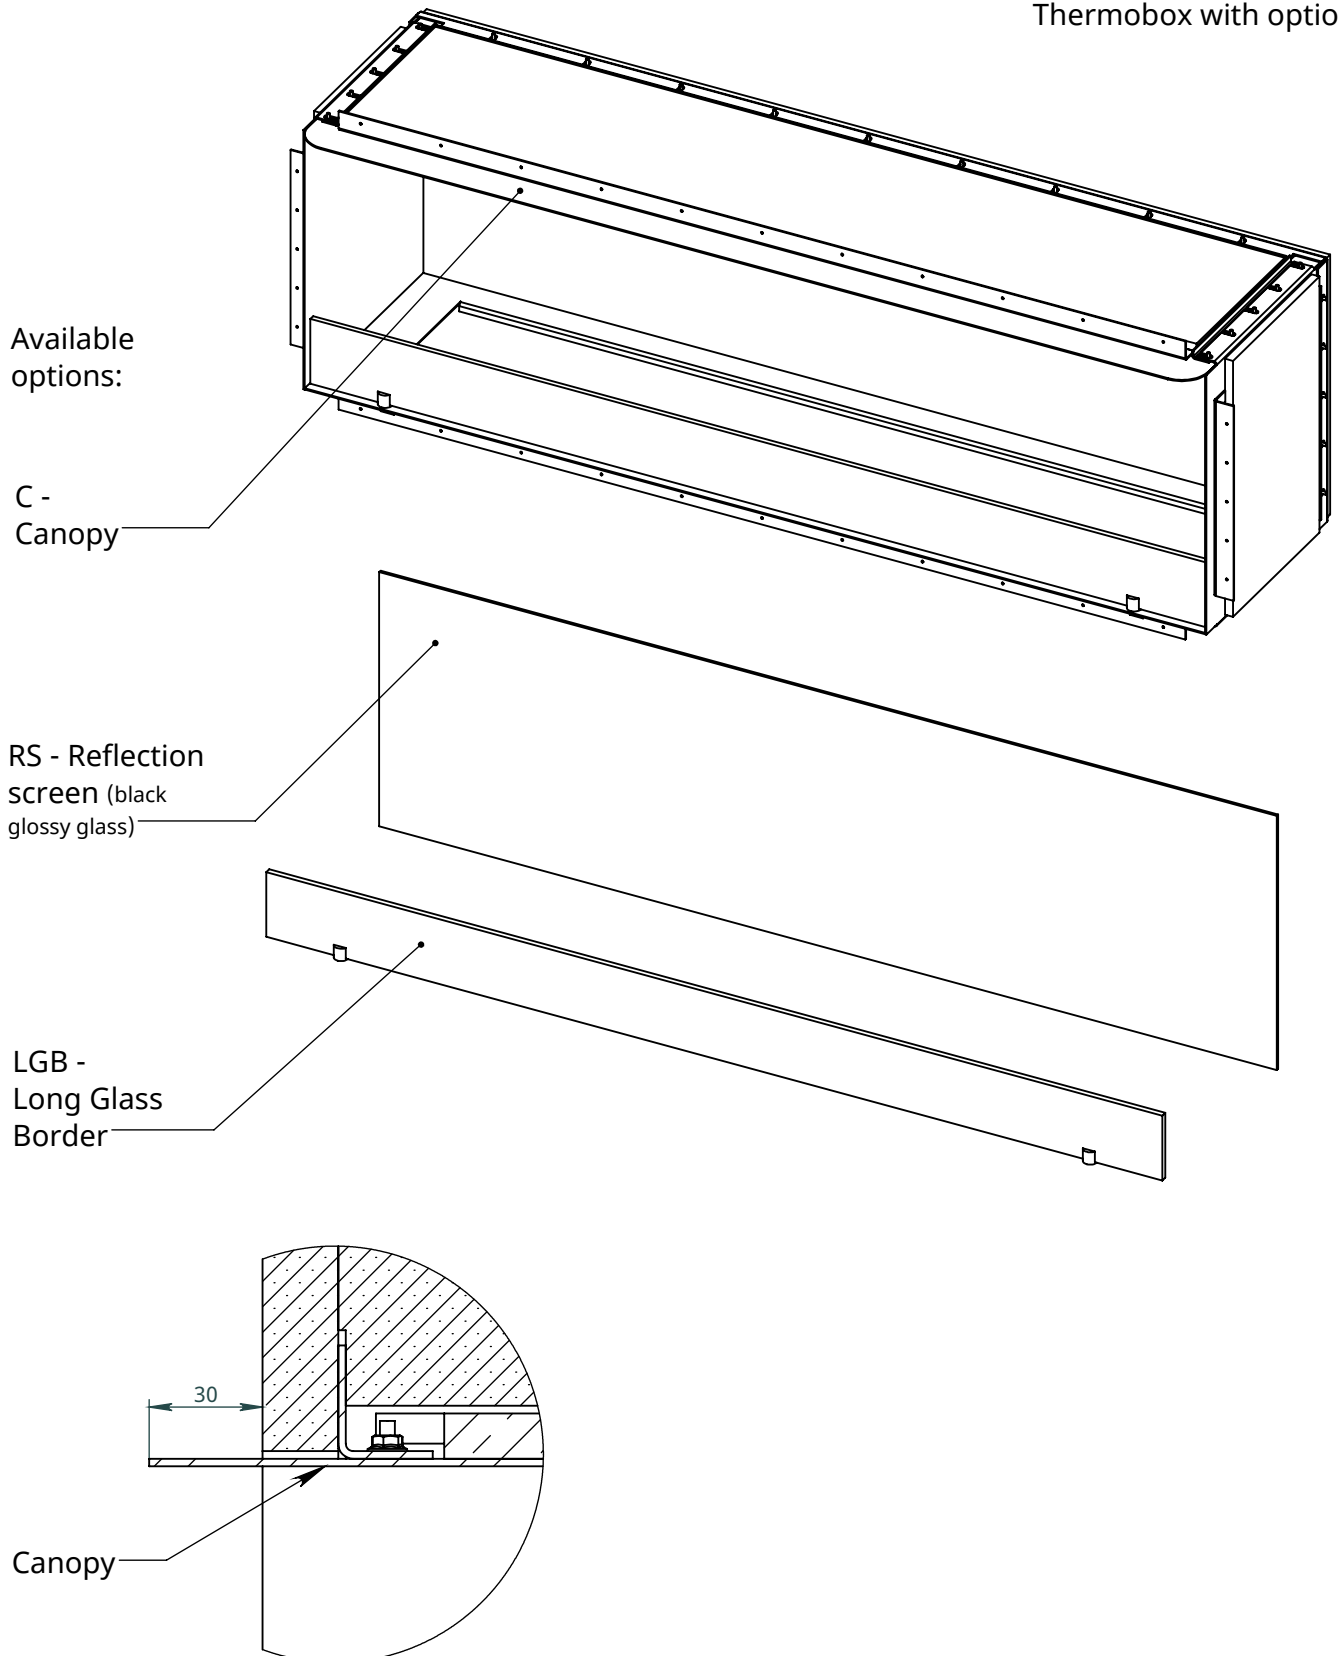

x
neverdark

Thermobox Single-Sided Hidden Installation (H-TSS)

for fireplaces Automatic, Firetec
Installation instructions

Model	Thermobox			Fireplace	
	A	B	C	X	Y
	Length of the thermobox	Height of the thermobox	Depth of the thermobox	Burner length	Width of the fireplace
H-TSS-800	800	460	340	700	250
H-TSS-900	900			800	
H-TSS-1100	1100			1000	
H-TSS-1300	1300			1200	
H-TSS-1600	1600			1500	
H-TSS-2200	2200			2000	
H-TSS-2700	2700			2500	

Thermobox with options

D (1 : 3)

O-O

N-N

AF (1 : 3)

AG (1 : 3)

NEVERDARK Hidden Installation
 Thermobox Single-Sided for
 Automatic, Firetec (H-TSS)