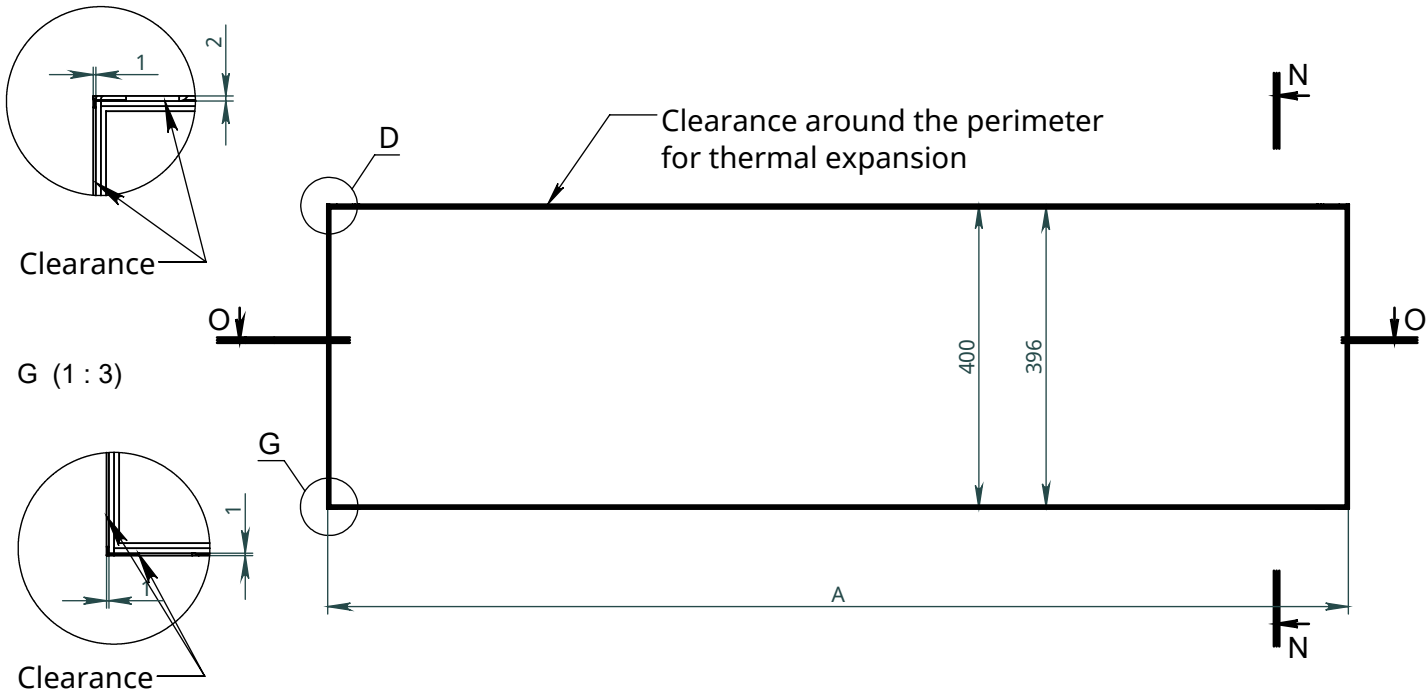

x
neverdark

Thermobox Single-Sided Hidden Installation (H-TSS)

for fireplaces Automatic, Firetec
Installation instructions

Model	Thermobox			Fireplace	
	A	B	C	X	Y
	Length of the thermobox	Height of the thermobox	Depth of the thermobox	Burner length	Width of the fireplace
H-TSS-800	800	460	340	700	250
H-TSS-900	900			800	
H-TSS-1100	1100			1000	
H-TSS-1300	1300			1200	
H-TSS-1600	1600			1500	
H-TSS-2200	2200			2000	
H-TSS-2700	2700			2500	

Thermobox with options

D (1 : 3)

O-O

N-N

AF (1 : 3)

AG (1 : 3)

NEVERDARK Hidden Installation
 Thermobox Single-Sided for
 Automatic, Firetec (H-TSS)