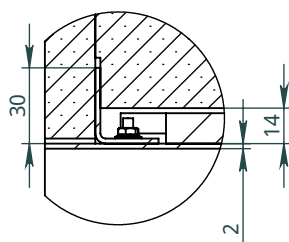

x
neverdark

Thermobox Single-Sided Hidden Installation (H-TSS)

for fireplaces Automatic, Firetec
Installation instructions

Model	Thermobox			Fireplace	
	A	B	C	X	Y
	Length of the thermobox	Height of the thermobox	Depth of the thermobox	Burner length	Width of the fireplace
H-TSS-800	800	460	340	700	250
H-TSS-900	900			800	
H-TSS-1100	1100			1000	
H-TSS-1300	1300			1200	
H-TSS-1600	1600			1500	
H-TSS-2200	2200			2000	
H-TSS-2700	2700			2500	

Thermobox with options

D (1 : 3)

O-O

N-N

AF (1 : 3)

AG (1 : 3)

NEVERDARK Hidden Installation
 Thermobox Single-Sided for
 Automatic, Firetec (H-TSS)