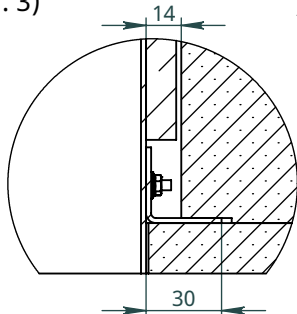

x
neverdark

Thermobox Single-Sided Hidden Installation (H-TSS)

for fireplaces Automatic, Firetec
Installation instructions

Model	Thermobox			Fireplace	
	A	B	C	X	Y
	Length of the thermobox	Height of the thermobox	Depth of the thermobox	Burner length	Width of the fireplace
H-TSS-800	800	460	340	700	250
H-TSS-900	900			800	
H-TSS-1100	1100			1000	
H-TSS-1300	1300			1200	
H-TSS-1600	1600			1500	
H-TSS-2200	2200			2000	
H-TSS-2700	2700			2500	

Thermobox with options

D (1 : 3)

O-O

N-N

AF (1 : 3)

AG (1 : 3)

NEVERDARK Hidden Installation
 Thermobox Single-Sided for
 Automatic, Firetec (H-TSS)