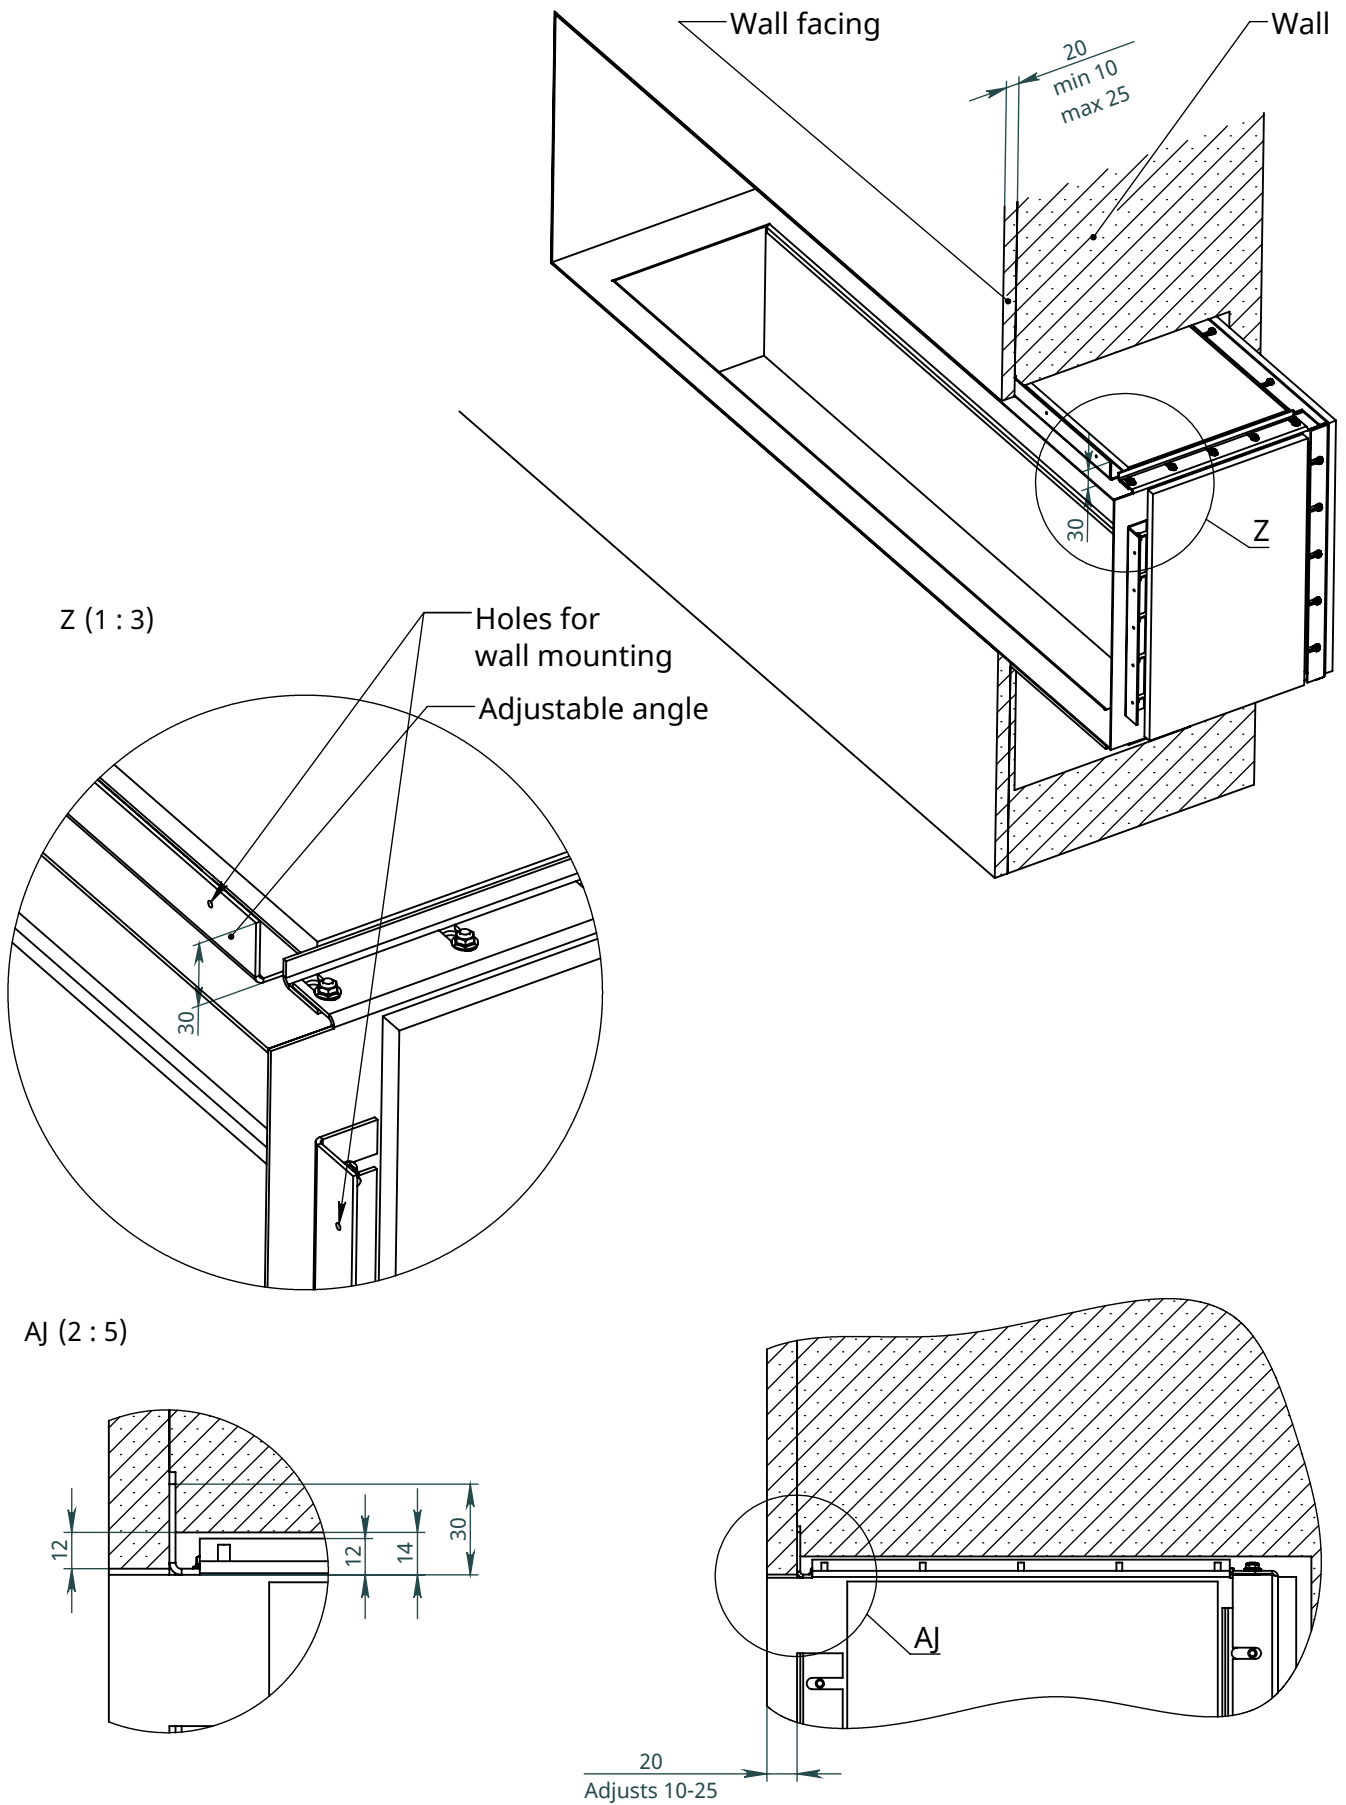

x
neverdark

Thermobox Single-Sided Hidden Installation (H-TSS)

for fireplaces Automatic, Firetec
Installation instructions

Model	Thermobox			Fireplace	
	A	B	C	X	Y
	Length of the thermobox	Height of the thermobox	Depth of the thermobox	Burner length	Width of the fireplace
H-TSS-800	800	460	340	700	250
H-TSS-900	900			800	
H-TSS-1100	1100			1000	
H-TSS-1300	1300			1200	
H-TSS-1600	1600			1500	
H-TSS-2200	2200			2000	
H-TSS-2700	2700			2500	

Thermobox with options

D (1 : 3)

O-O

N-N

AF (1 : 3)

AG (1 : 3)

NEVERDARK Hidden Installation
 Thermobox Single-Sided for
 Automatic, Firetec (H-TSS)