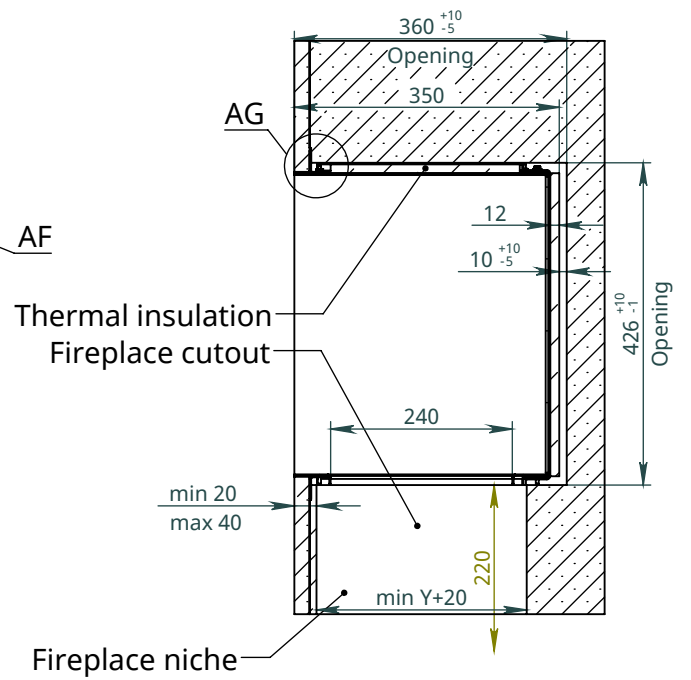

x
neverdark

Thermobox Single-Sided Hidden Installation (H-TSS)

for fireplaces Automatic, Firetec
Installation instructions

Model	Thermobox			Fireplace	
	A	B	C	X	Y
	Length of the thermobox	Height of the thermobox	Depth of the thermobox	Burner length	Width of the fireplace
H-TSS-800	800	460	340	700	250
H-TSS-900	900			800	
H-TSS-1100	1100			1000	
H-TSS-1300	1300			1200	
H-TSS-1600	1600			1500	
H-TSS-2200	2200			2000	
H-TSS-2700	2700			2500	

Thermobox with options

D (1 : 3)

O-O

N-N

AF (1 : 3)

AG (1 : 3)

NEVERDARK Hidden Installation
 Thermobox Single-Sided for
 Automatic, Firetec (H-TSS)