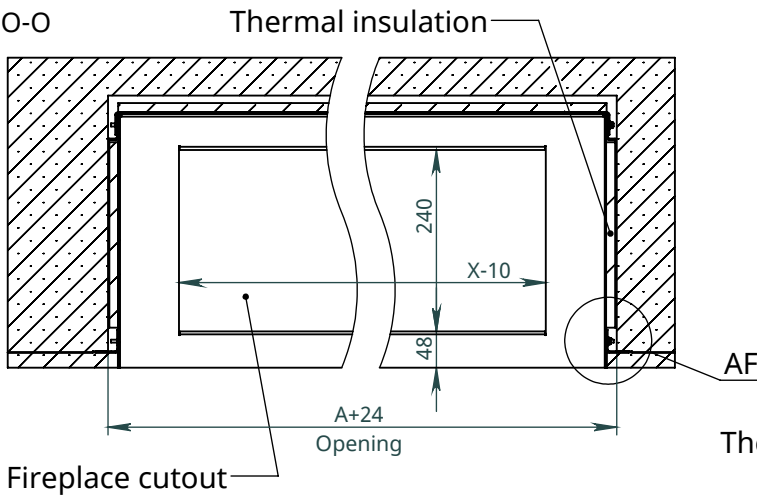

x
neverdark

Thermobox Single-Sided Hidden Installation (H-TSS)

for fireplaces Automatic, Firetec
Installation instructions

Model	Thermobox			Fireplace	
	A	B	C	X	Y
	Length of the thermobox	Height of the thermobox	Depth of the thermobox	Burner length	Width of the fireplace
H-TSS-800	800	460	340	700	250
H-TSS-900	900			800	
H-TSS-1100	1100			1000	
H-TSS-1300	1300			1200	
H-TSS-1600	1600			1500	
H-TSS-2200	2200			2000	
H-TSS-2700	2700			2500	

Thermobox with options

D (1 : 3)

O-O

N-N

AF (1 : 3)

AG (1 : 3)

NEVERDARK Hidden Installation
 Thermobox Single-Sided for
 Automatic, Firetec (H-TSS)