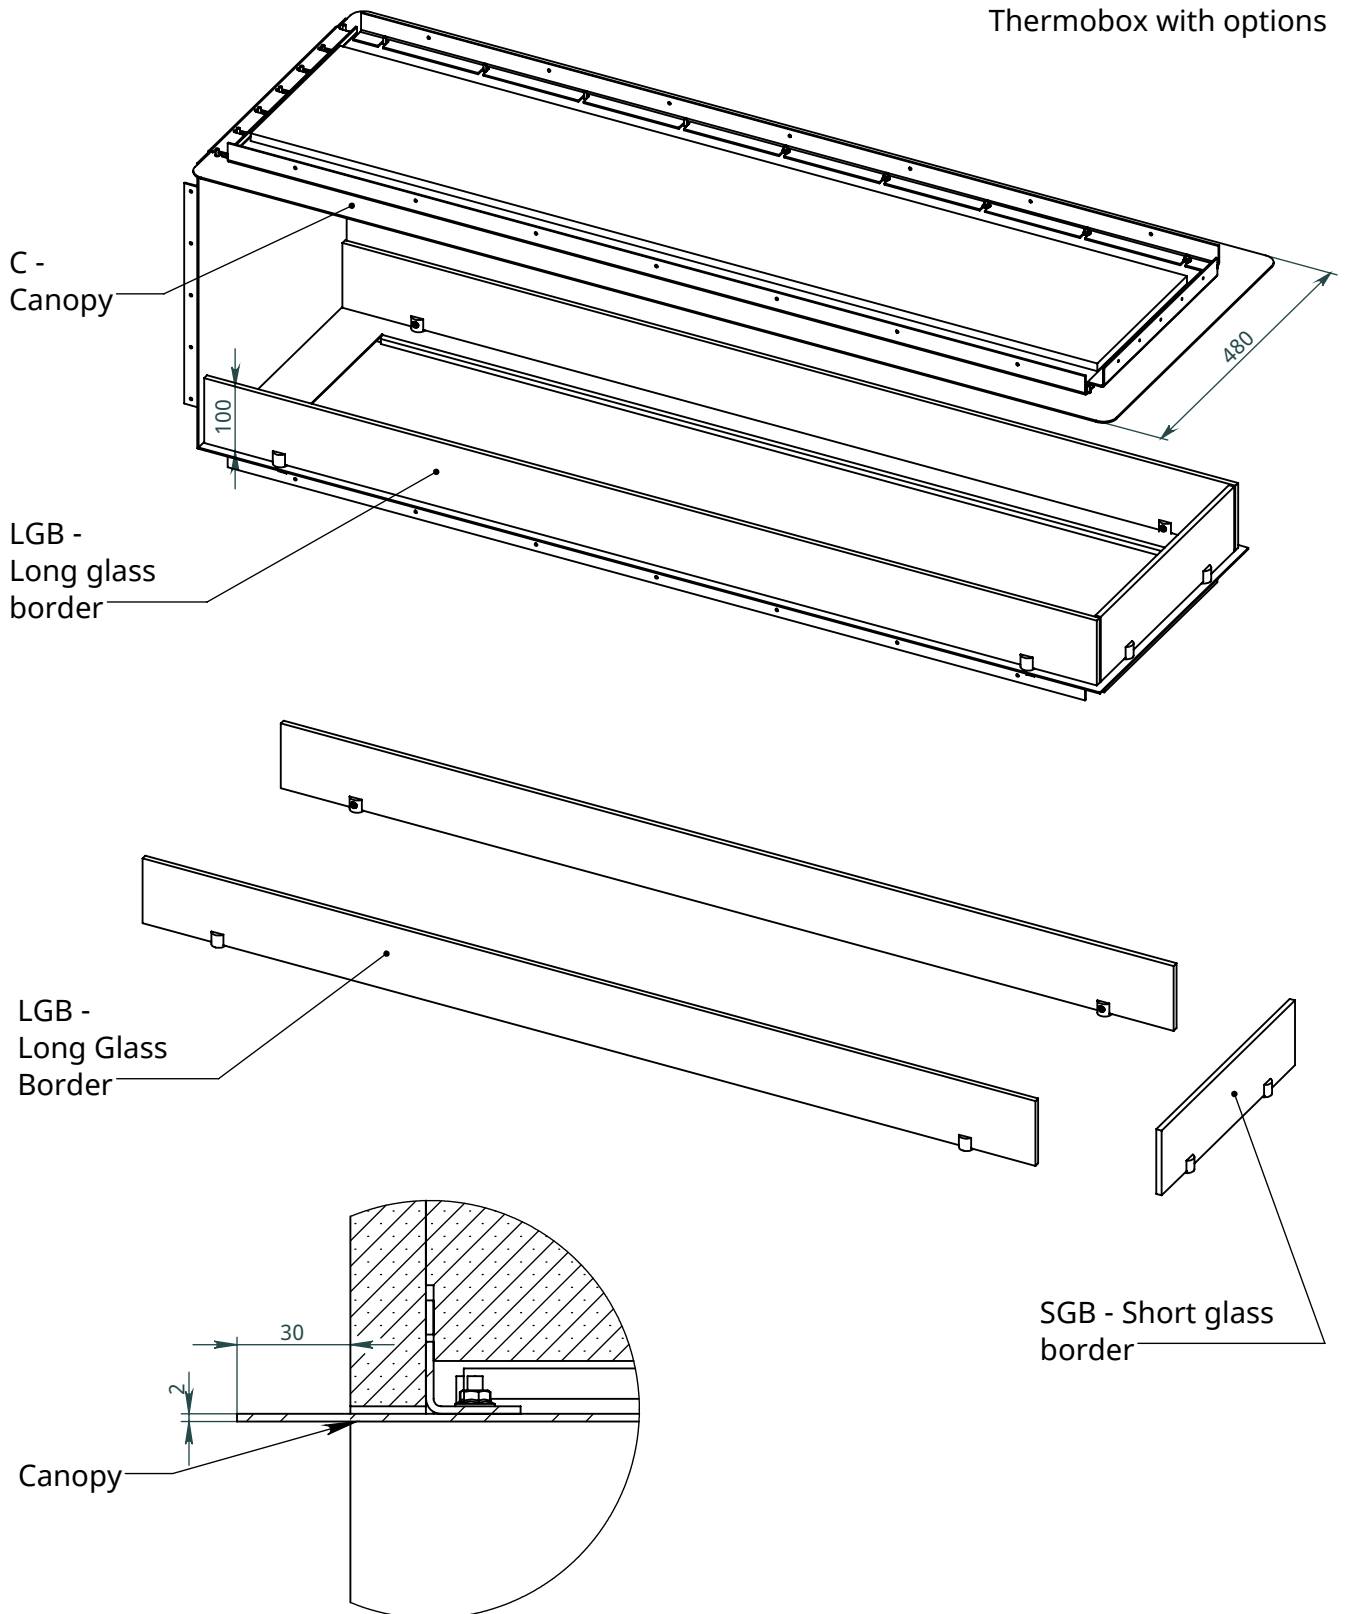

# Thermobox Room Divider Hidden Installation (C2-H-TRD)

for fireplaces Chalet-II  
Installation instructions

	Thermobox			Fireplace	
	A	B	C	X	Y
Model	Length of thermobox	Height of thermobox	Depth of thermobox	Max. length of the fireplace	Width of the fireplace
C2-H-TRD-800	800	500	410	800	320
C2-H-TRD-900	900			900	
C2-H-TRD-1050	1050			1100	
C2-H-TRD-1300	1300			1200	
C2-H-TRD-1500	1500			1400	

Thermobox with options

NEVERDARK Hidden Installation  
 Thermobox Room Divider for Chalet-II  
 (C2-H-TRD)

Dimensions