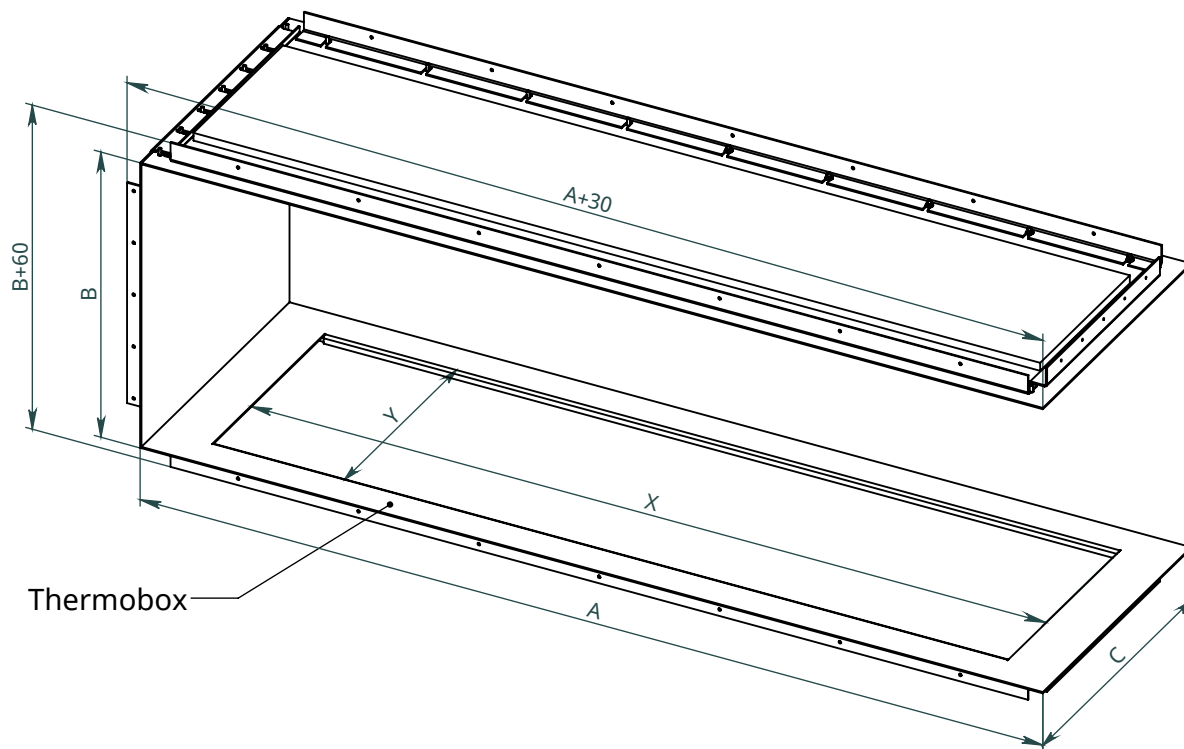

# Thermobox Room Divider Hidden Installation (C2-H-TRD)

for fireplaces Chalet-II  
Installation instructions

	Thermobox			Fireplace	
	A	B	C	X	Y
Model	Length of thermobox	Height of thermobox	Depth of thermobox	Max. length of the fireplace	Width of the fireplace
C2-H-TRD-800	800	500	410	800	320
C2-H-TRD-900	900			900	
C2-H-TRD-1050	1050			1100	
C2-H-TRD-1300	1300			1200	
C2-H-TRD-1500	1500			1400	

Thermobox with options

NEVERDARK Hidden Installation  
 Thermobox Room Divider for Chalet-II  
 (C2-H-TRD)

Dimensions