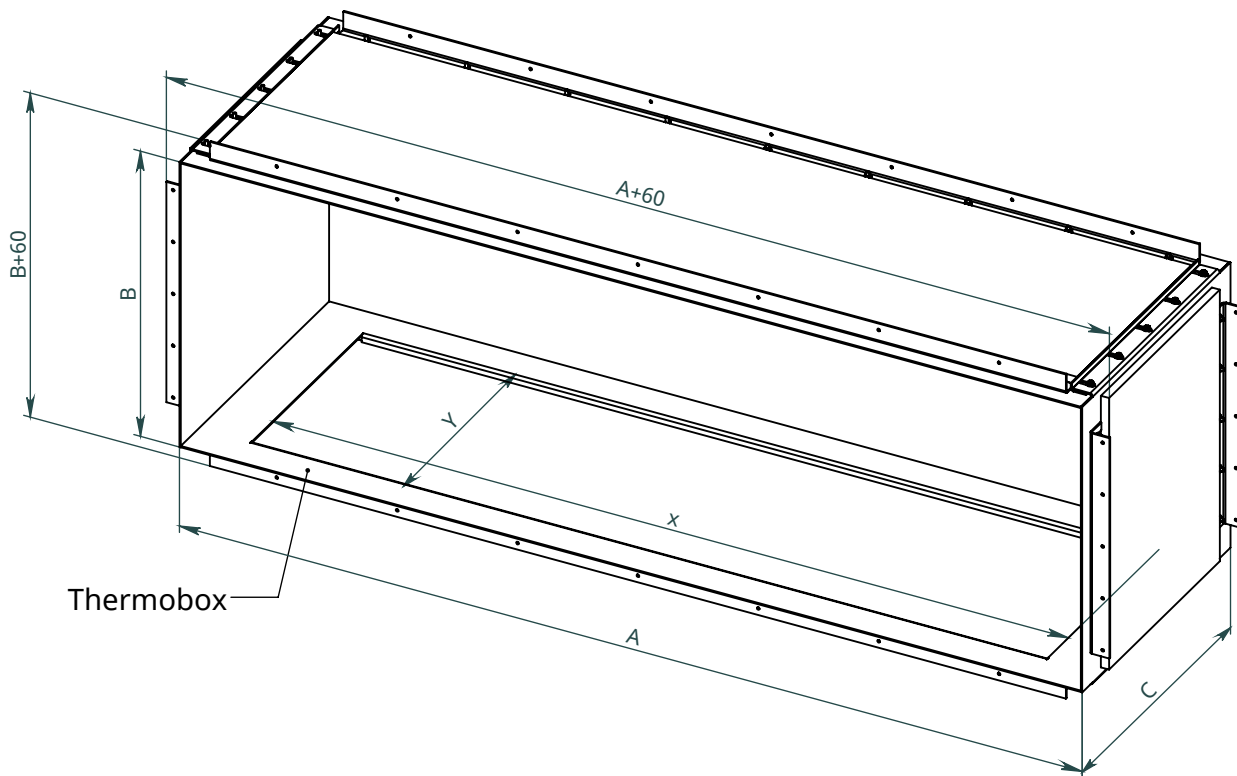

# Thermobox See-Through Hidden Installation (C2-H-TST)

for fireplaces Chalet-II  
Installation instructions

	Thermobox			Fireplace	
	A	B	C	X	Y
Model	Length of thermobox	Height of thermobox	Depth of thermobox	Max. length of the fireplace	Width of the fireplace
C2-H-TST-800	800	500	410	800	320
C2-H-TST-900	900			900	
C2-H-TST-1050	1050			1100	
C2-H-TST-1300	1300			1200	
C2-H-TST-1500	1500			1400	

NEVERDARK Hidden Installation  
Thermobox See-Through for Chalet-II  
(C2-H-TST)