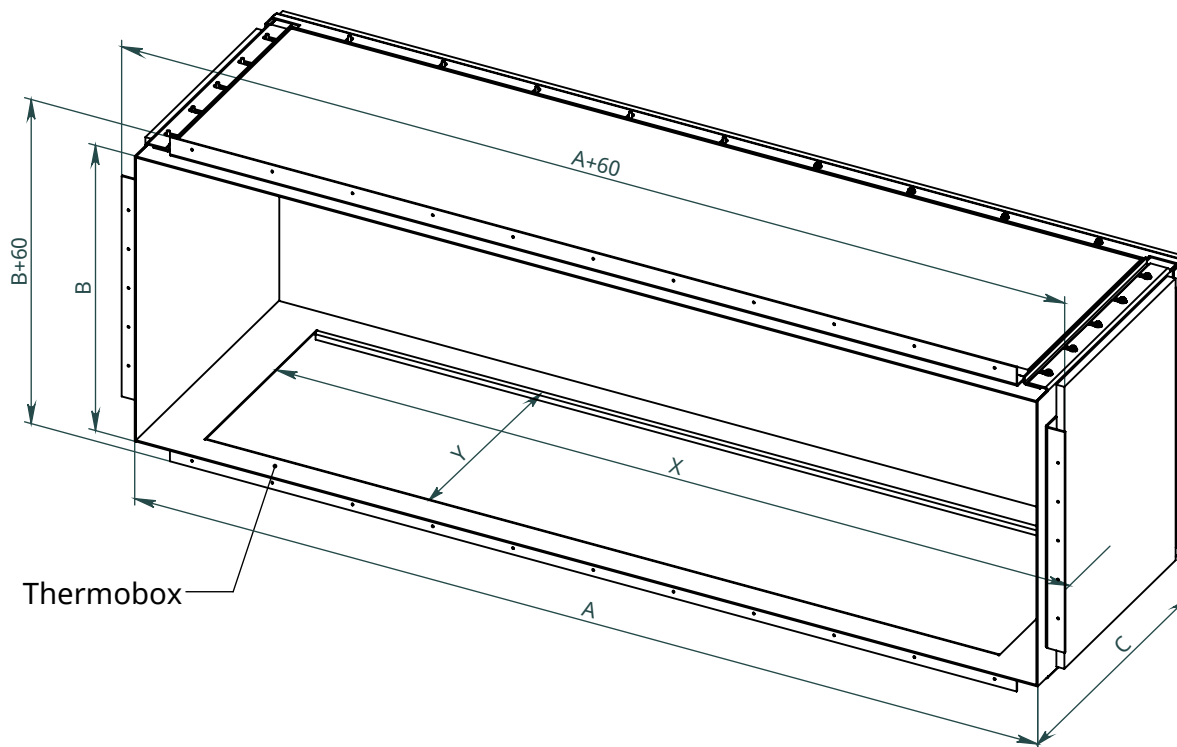

# Thermobox Single-Sided Hidden Installation (C2-H-TSS)

for fireplaces Chalet-II  
Installation instructions

|               | Thermobox           |                     |                    | Fireplace                    |                        |
|---------------|---------------------|---------------------|--------------------|------------------------------|------------------------|
|               | A                   | B                   | C                  | X                            | Y                      |
| Model         | Length of thermobox | Height of thermobox | Depth of thermobox | Max. length of the fireplace | Width of the fireplace |
| C2-H-TSS-800  | 800                 | 500                 | 410                | 800                          | 320                    |
| C2-H-TSS-900  | 900                 |                     |                    | 900                          |                        |
| C2-H-TSS-1050 | 1050                |                     |                    | 1100                         |                        |
| C2-H-TSS-1300 | 1300                |                     |                    | 1200                         |                        |
| C2-H-TSS-1500 | 1500                |                     |                    | 1400                         |                        |

Thermobox with options

Available options:

C - Canopy

RS - Reflection screen (black glossy glass)

LGB - Long Glass Border

Canopy