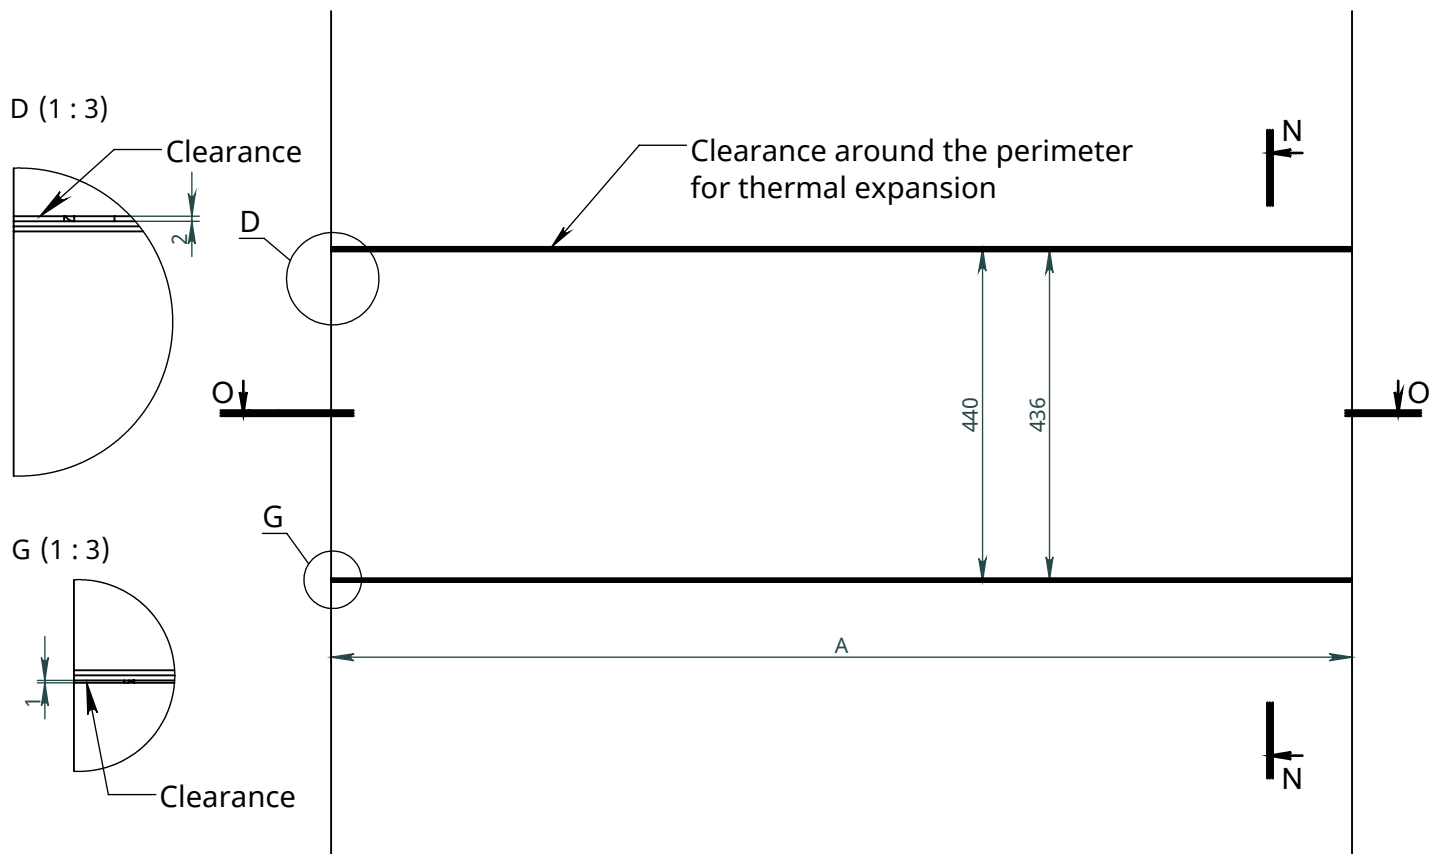

x
neverdark

Thermobox Three-Sided Hidden Installation (C2-H-TTS)

for fireplaces Chalet-II
Installation instructions

	Thermobox			Fireplace	
	A	B	C	X	Y
Model	Length of thermobox	Height of thermobox	Depth of thermobox	Max. length of the fireplace	Width of the fireplace
C2-H-TTS-800	800	500	410	800	320
C2-H-TTS-900	900			900	
C2-H-TTS-1050	1050			1100	
C2-H-TTS-1300	1300			1200	
C2-H-TTS-1500	1500			1400	

AJ (2 : 5)

Wall

Wall facing