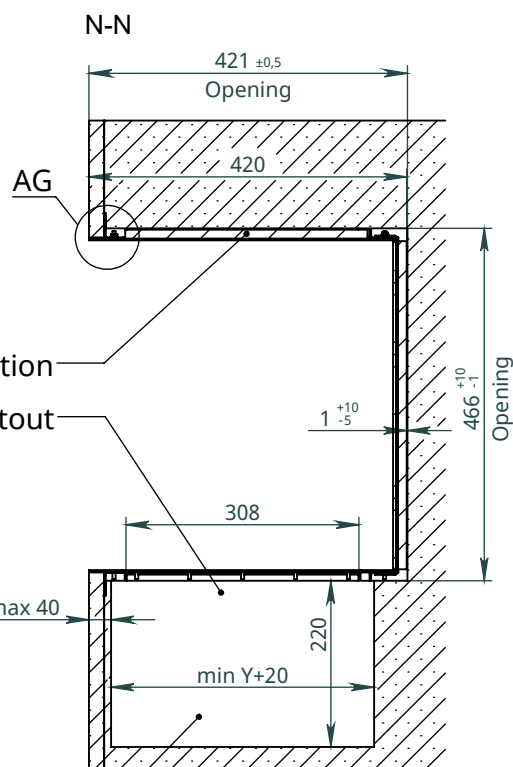

x
neverdark

Thermobox Three-Sided Hidden Installation (C2-H-TTS)

for fireplaces Chalet-II
Installation instructions

	Thermobox			Fireplace	
	A	B	C	X	Y
Model	Length of thermobox	Height of thermobox	Depth of thermobox	Max. length of the fireplace	Width of the fireplace
C2-H-TTS-800	800	500	410	800	320
C2-H-TTS-900	900			900	
C2-H-TTS-1050	1050			1100	
C2-H-TTS-1300	1300			1200	
C2-H-TTS-1500	1500			1400	

AJ (2 : 5)

Wall

Wall facing