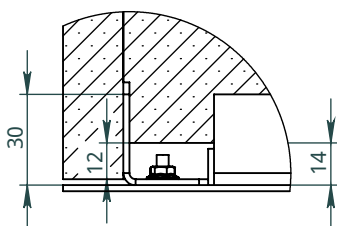

x
neverdark

Thermobox Three-Sided Hidden Installation (C2-H-TTS)

for fireplaces Chalet-II
Installation instructions

	Thermobox			Fireplace	
	A	B	C	X	Y
Model	Length of thermobox	Height of thermobox	Depth of thermobox	Max. length of the fireplace	Width of the fireplace
C2-H-TTS-800	800	500	410	800	320
C2-H-TTS-900	900			900	
C2-H-TTS-1050	1050			1100	
C2-H-TTS-1300	1300			1200	
C2-H-TTS-1500	1500			1400	

AJ (2 : 5)

Wall

Wall facing