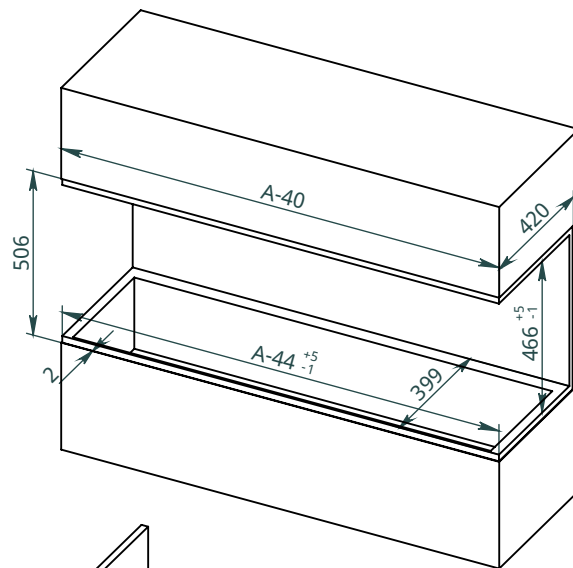

x
neverdark

Thermobox Three-Sided Hidden Installation (C2-H-TTS)

for fireplaces Chalet-II
Installation instructions

	Thermobox			Fireplace	
	A	B	C	X	Y
Model	Length of thermobox	Height of thermobox	Depth of thermobox	Max. length of the fireplace	Width of the fireplace
C2-H-TTS-800	800	500	410	800	320
C2-H-TTS-900	900			900	
C2-H-TTS-1050	1050			1100	
C2-H-TTS-1300	1300			1200	
C2-H-TTS-1500	1500			1400	

AJ (2 : 5)

Wall

Wall facing