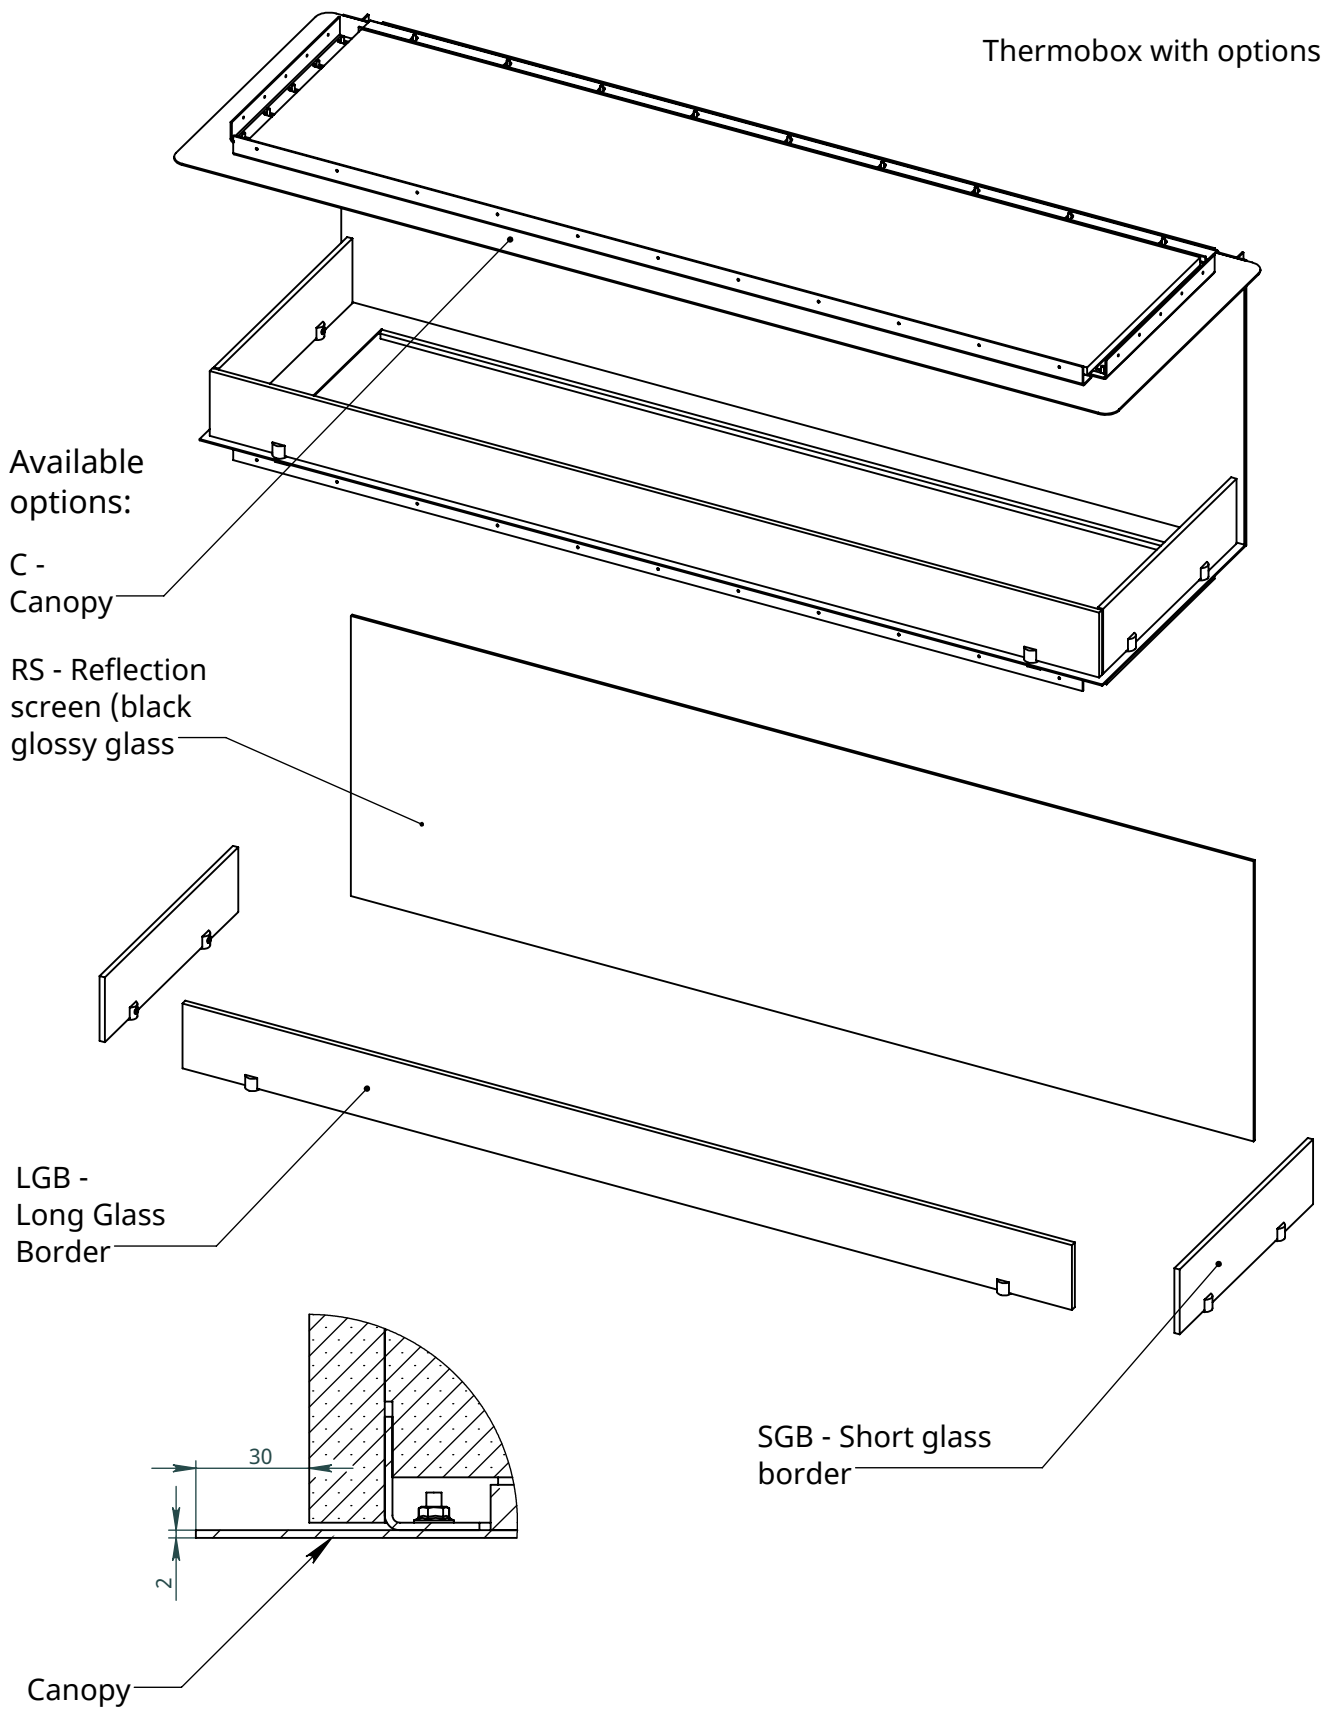

x
neverdark

Thermobox Three-Sided Hidden Installation (C2-H-TTS)

for fireplaces Chalet-II
Installation instructions

	Thermobox			Fireplace	
	A	B	C	X	Y
Model	Length of thermobox	Height of thermobox	Depth of thermobox	Max. length of the fireplace	Width of the fireplace
C2-H-TTS-800	800	500	410	800	320
C2-H-TTS-900	900			900	
C2-H-TTS-1050	1050			1100	
C2-H-TTS-1300	1300			1200	
C2-H-TTS-1500	1500			1400	

AJ (2 : 5)

Wall

Wall facing