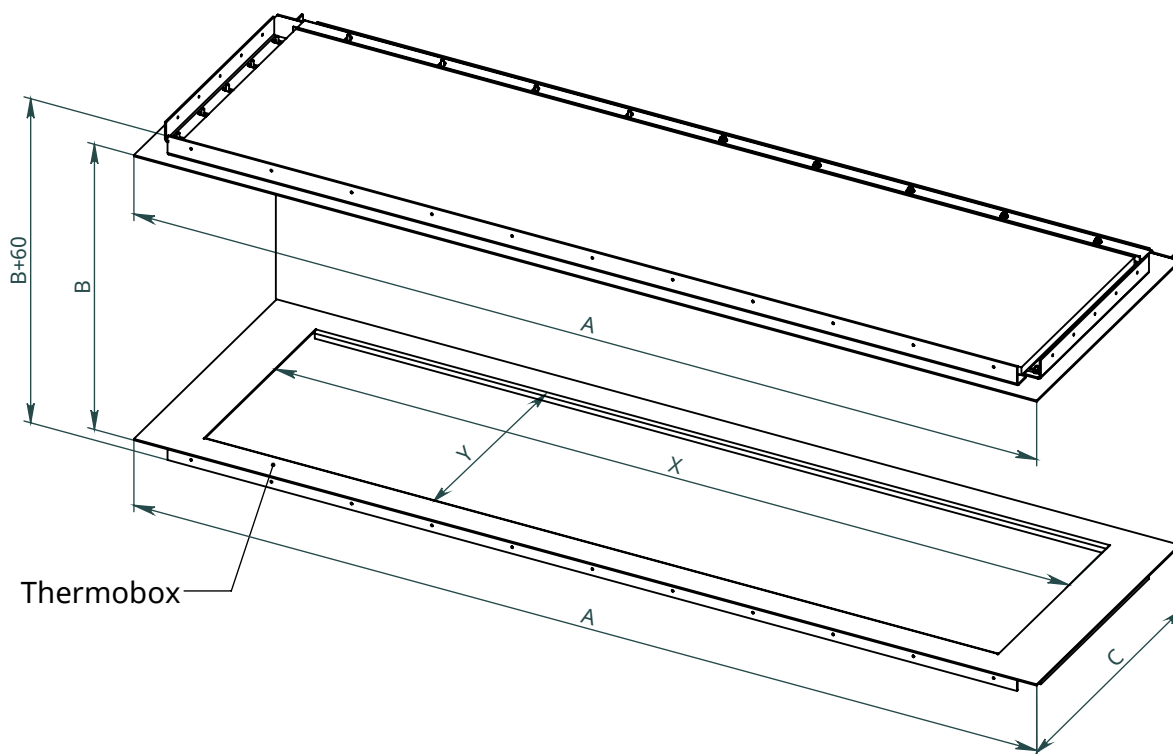

x
neverdark

Thermobox Three-Sided Hidden Installation (C2-H-TTS)

for fireplaces Chalet-II
Installation instructions

	Thermobox			Fireplace	
	A	B	C	X	Y
Model	Length of thermobox	Height of thermobox	Depth of thermobox	Max. length of the fireplace	Width of the fireplace
C2-H-TTS-800	800	500	410	800	320
C2-H-TTS-900	900			900	
C2-H-TTS-1050	1050			1100	
C2-H-TTS-1300	1300			1200	
C2-H-TTS-1500	1500			1400	

AJ (2 : 5)

Wall

Wall facing