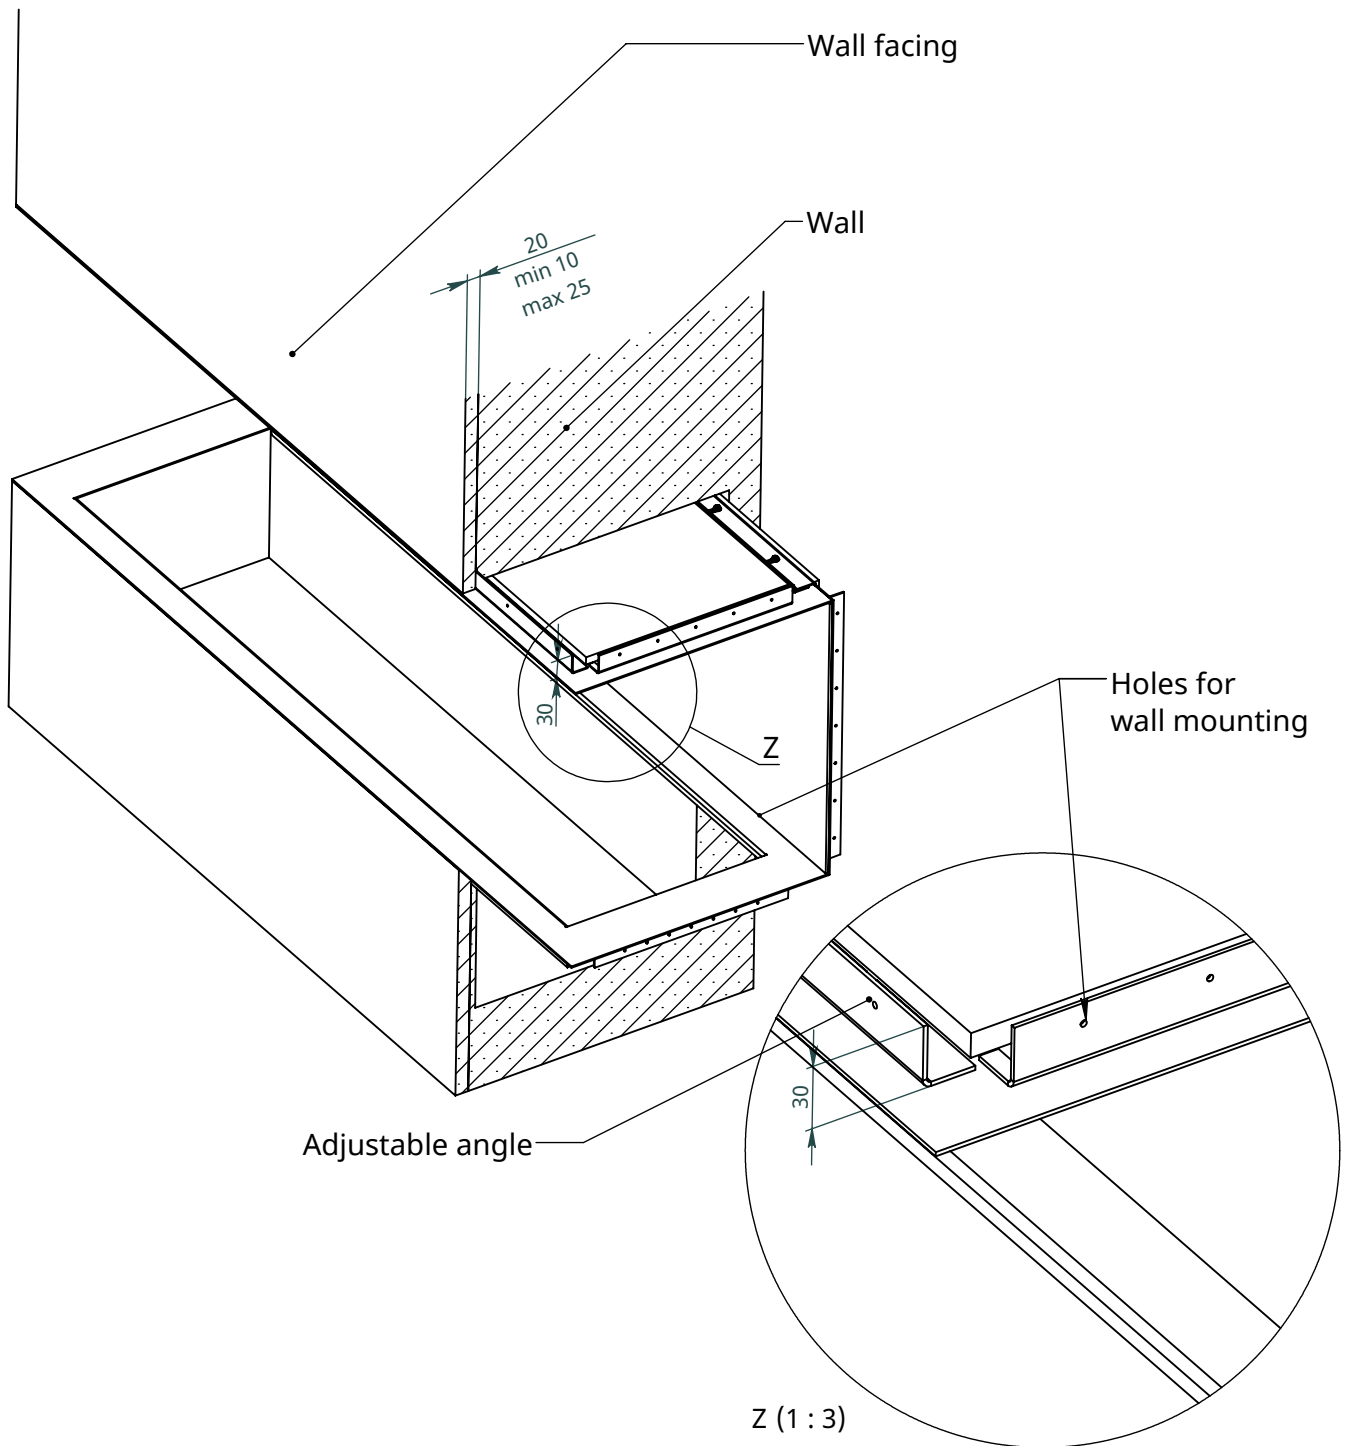

x
neverdark

Thermobox Three-Sided Hidden Installation (C2-H-TTS)

for fireplaces Chalet-II
Installation instructions

	Thermobox			Fireplace	
	A	B	C	X	Y
Model	Length of thermobox	Height of thermobox	Depth of thermobox	Max. length of the fireplace	Width of the fireplace
C2-H-TTS-800	800	500	410	800	320
C2-H-TTS-900	900			900	
C2-H-TTS-1050	1050			1100	
C2-H-TTS-1300	1300			1200	
C2-H-TTS-1500	1500			1400	

AJ (2 : 5)

Wall

Wall facing