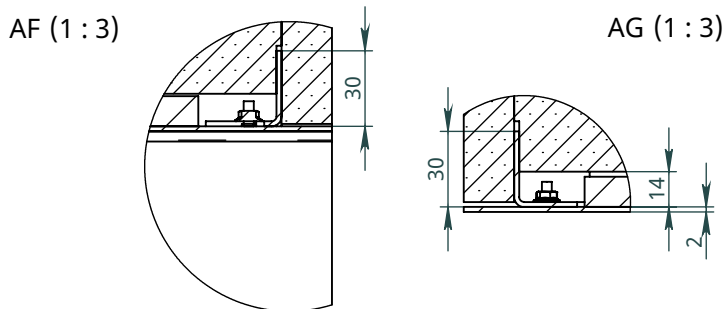

x
neverdark

Thermobox Three-Sided Hidden Installation (C2-H-TTS)

for fireplaces Chalet-II
Installation instructions

	Thermobox			Fireplace	
	A	B	C	X	Y
Model	Length of thermobox	Height of thermobox	Depth of thermobox	Max. length of the fireplace	Width of the fireplace
C2-H-TTS-800	800	500	410	800	320
C2-H-TTS-900	900			900	
C2-H-TTS-1050	1050			1100	
C2-H-TTS-1300	1300			1200	
C2-H-TTS-1500	1500			1400	

AJ (2 : 5)

Wall

Wall facing