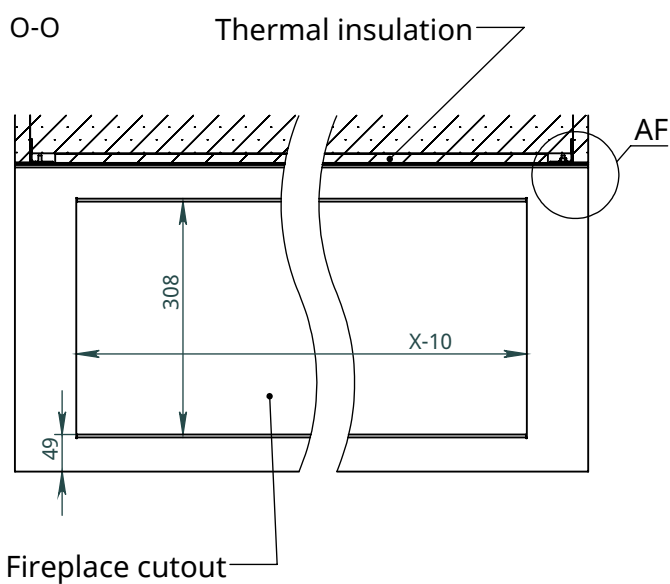

x
neverdark

Thermobox Three-Sided Hidden Installation (C2-H-TTS)

for fireplaces Chalet-II
Installation instructions

	Thermobox			Fireplace	
	A	B	C	X	Y
Model	Length of thermobox	Height of thermobox	Depth of thermobox	Max. length of the fireplace	Width of the fireplace
C2-H-TTS-800	800	500	410	800	320
C2-H-TTS-900	900			900	
C2-H-TTS-1050	1050			1100	
C2-H-TTS-1300	1300			1200	
C2-H-TTS-1500	1500			1400	

AJ (2 : 5)

Wall

Wall facing