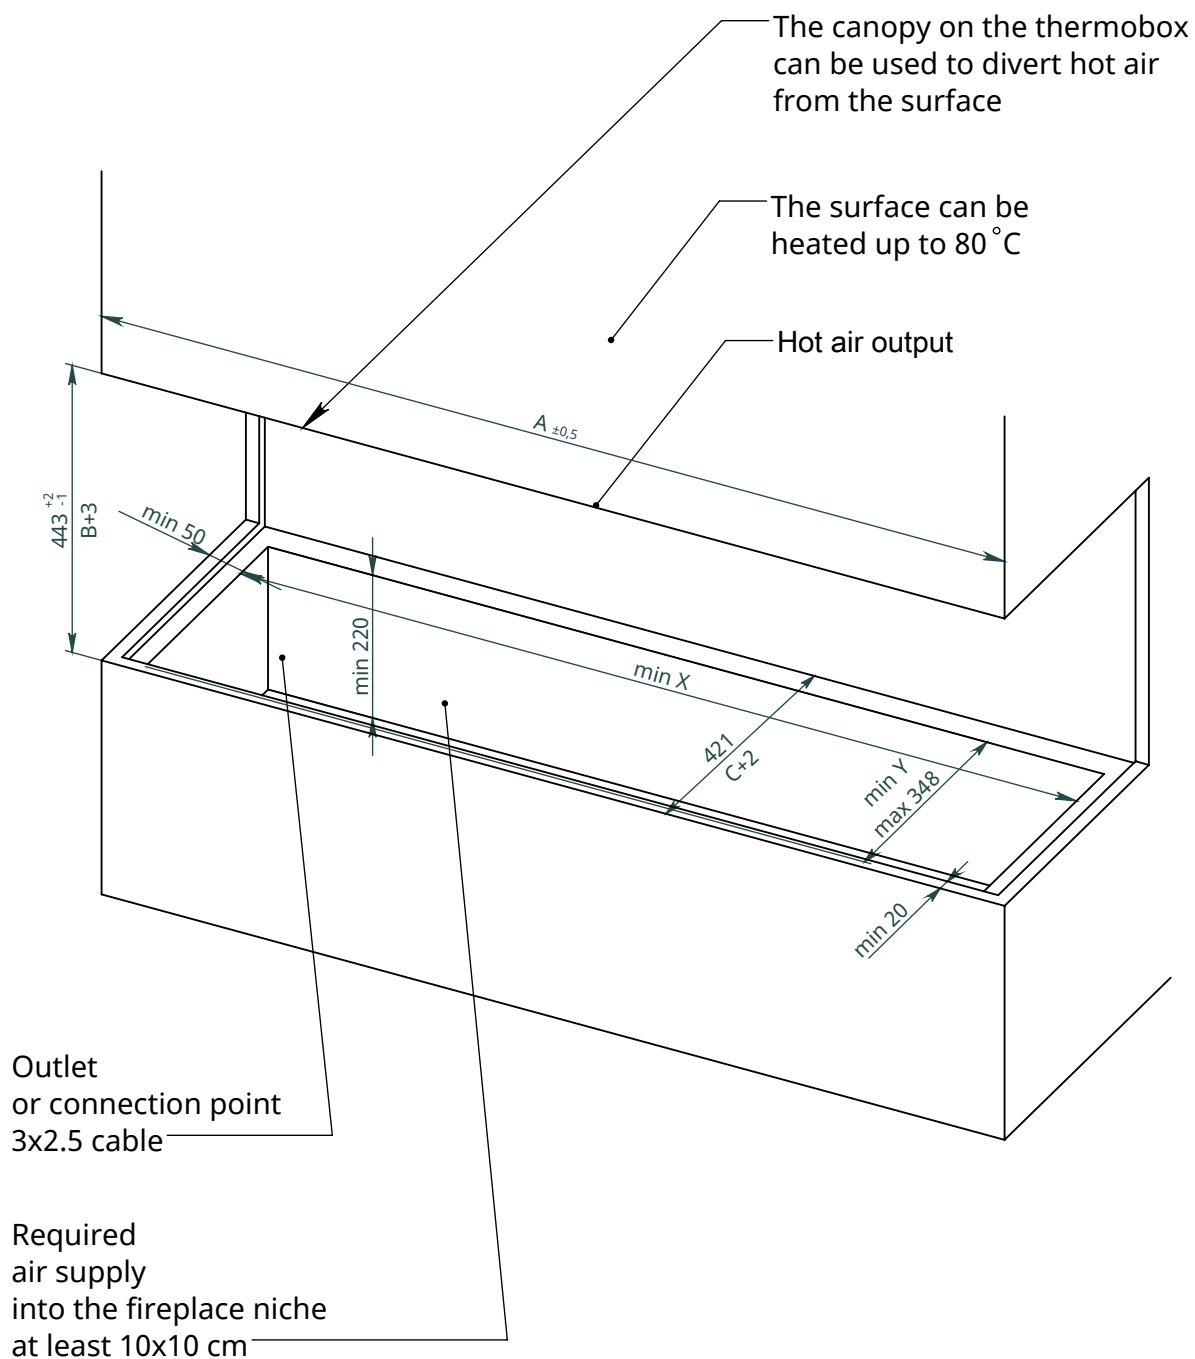

x
neverdark

Thermobox Three-Sided Hidden Installation (C2-H-TTS)

for fireplaces Chalet-II
Installation instructions

	Thermobox			Fireplace	
	A	B	C	X	Y
Model	Length of thermobox	Height of thermobox	Depth of thermobox	Max. length of the fireplace	Width of the fireplace
C2-H-TTS-800	800	500	410	800	320
C2-H-TTS-900	900			900	
C2-H-TTS-1050	1050			1100	
C2-H-TTS-1300	1300			1200	
C2-H-TTS-1500	1500			1400	

AJ (2 : 5)

Wall

Wall facing