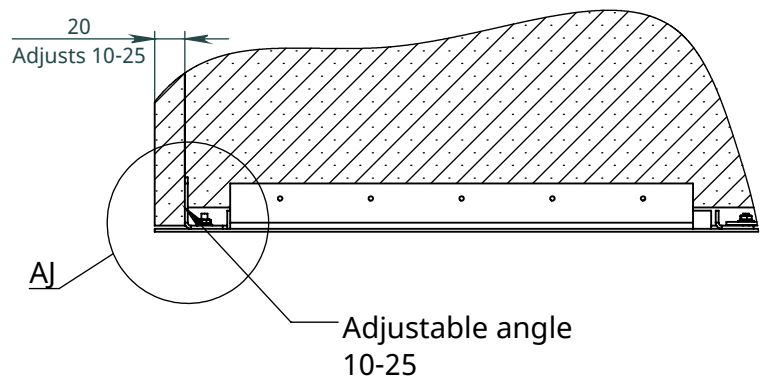

x
neverdark

Thermobox Three-Sided Hidden Installation (C2-H-TTS)

for fireplaces Chalet-II
Installation instructions

	Thermobox			Fireplace	
	A	B	C	X	Y
Model	Length of thermobox	Height of thermobox	Depth of thermobox	Max. length of the fireplace	Width of the fireplace
C2-H-TTS-800	800	500	410	800	320
C2-H-TTS-900	900			900	
C2-H-TTS-1050	1050			1100	
C2-H-TTS-1300	1300			1200	
C2-H-TTS-1500	1500			1400	

AJ (2 : 5)

Wall

Wall facing