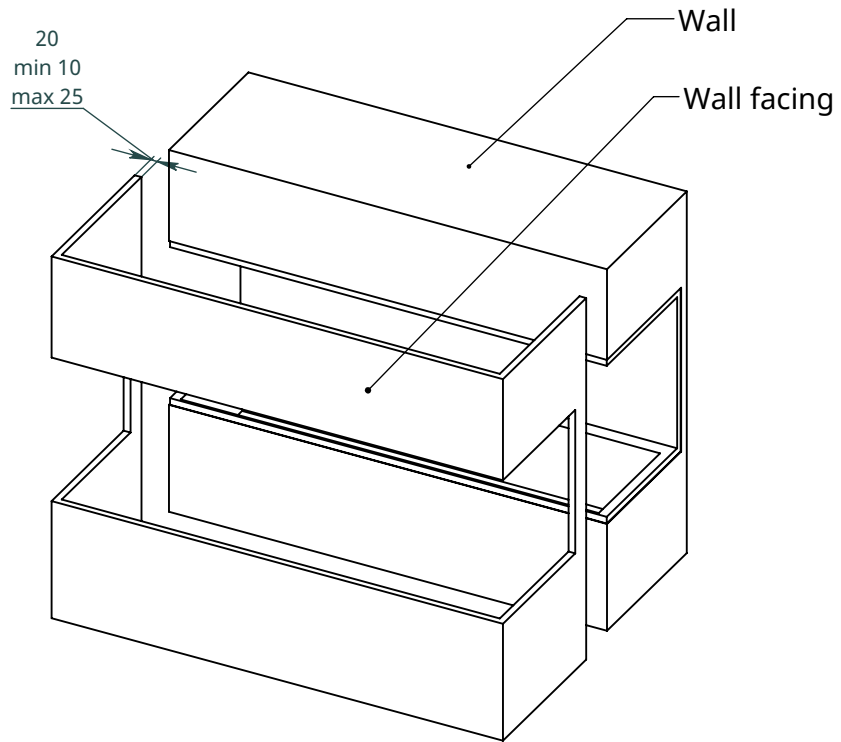

x
neverdark

Thermobox Three-Sided Hidden Installation (C2-H-TTS)

for fireplaces Chalet-II
Installation instructions

	Thermobox			Fireplace	
	A	B	C	X	Y
Model	Length of thermobox	Height of thermobox	Depth of thermobox	Max. length of the fireplace	Width of the fireplace
C2-H-TTS-800	800	500	410	800	320
C2-H-TTS-900	900			900	
C2-H-TTS-1050	1050			1100	
C2-H-TTS-1300	1300			1200	
C2-H-TTS-1500	1500			1400	

AJ (2 : 5)

Wall

Wall facing