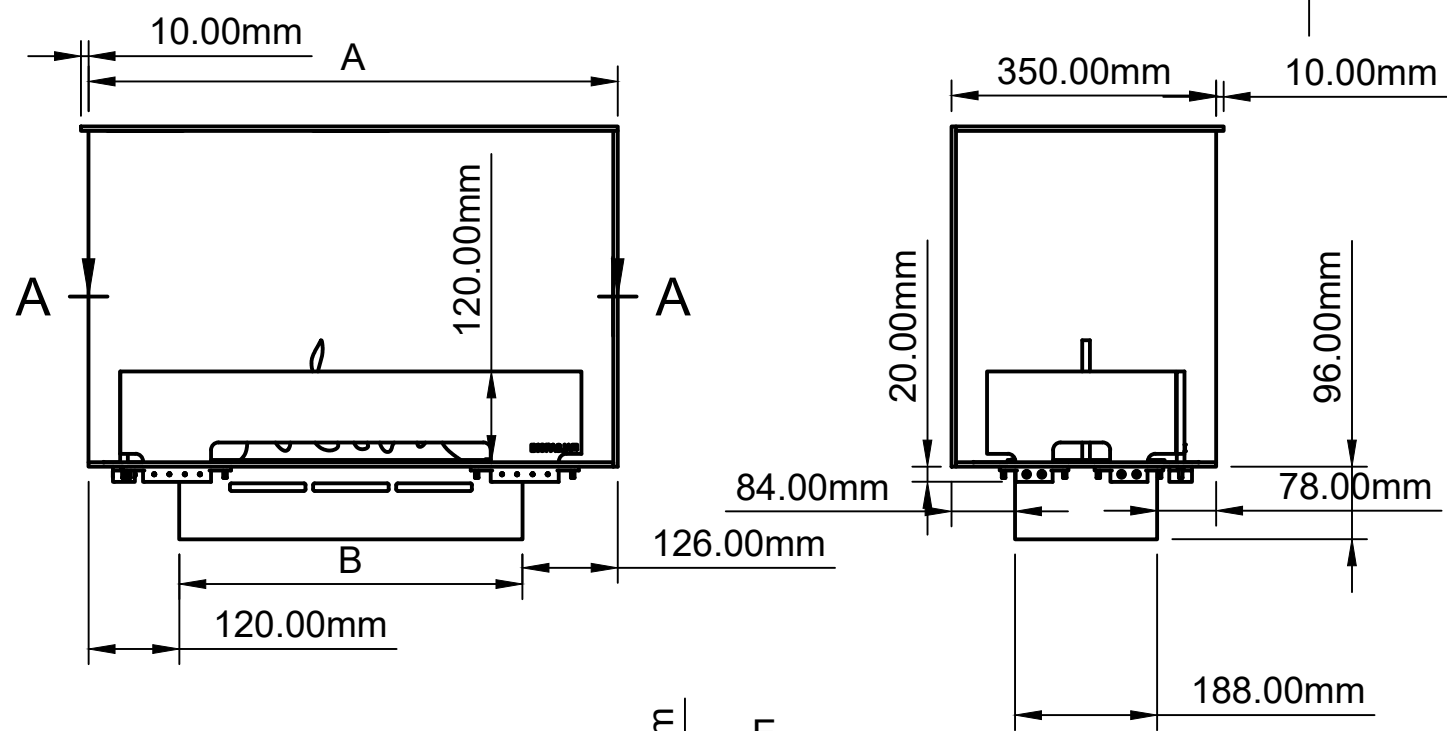

**100% ORIGINAL**  
by **BIOPASJA**

DIMENSIONS IN MM				
A	B	C	D	E
700	454	472	460	400
800	554	572	560	500
900	654	672	660	600
1000	754	772	760	700
1100	854	872	860	800
1200	954	972	960	900
1300	1054	1072	1060	1000
1400	1154	1172	1160	1100
1500	1254	1272	1260	1200

bioaluOX CL 700 - 1500 U01 A400-1200mm				Project No BAB CL 700-1500
				Drawing No Drw.01
Scale 1:10	Format A3	Drawn by Adam	Drawn date 17/06/2022	<b>BIOPASJA</b>
Rev.	Approved by	Rev. by	Rev. Date	

This drawing is our exclusive property and may not without our consent be utilized, reproduced, transmitted or communicated to a third party.