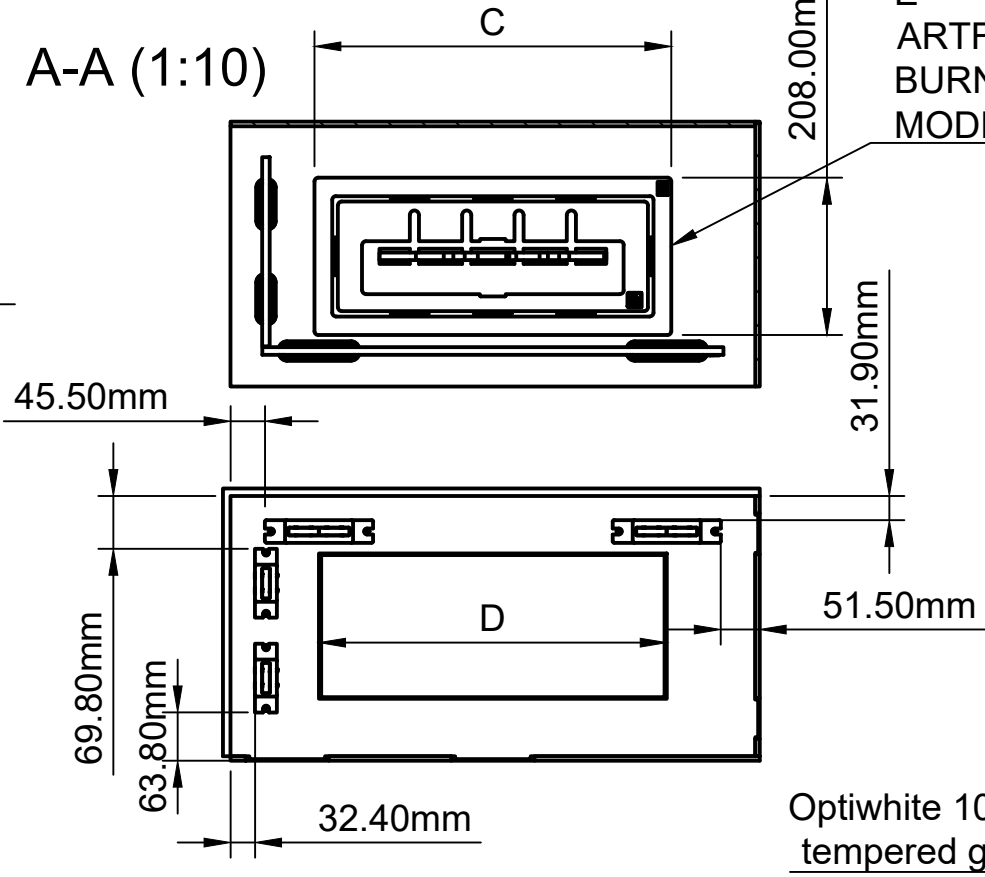

**100% ORIGINAL**  
by **BIOPASJA**

DIMENSIONS IN MM				
A	B	C	D	E
700	454	472	460	400
800	554	572	560	500
900	654	672	660	600
1000	754	772	760	700
1100	854	872	860	800
1200	954	972	960	900
1300	1054	1072	1060	1000
1400	1154	1172	1160	1100
1500	1254	1272	1260	1200

bioaluOX CL 700 - 1500 U01 A400-1200mm				Project No BAB CL 700-1500
				Drawing No Drw.01
Scale 1:10	Format A3	Drawn by Adam	Drawn date 17/06/2022	<b>BIOPASJA</b>
Rev.	Approved by	Rev. by	Rev. Date	

This drawing is our exclusive property and may not without our consent be utilized, reproduced, transmitted or communicated to a third party.