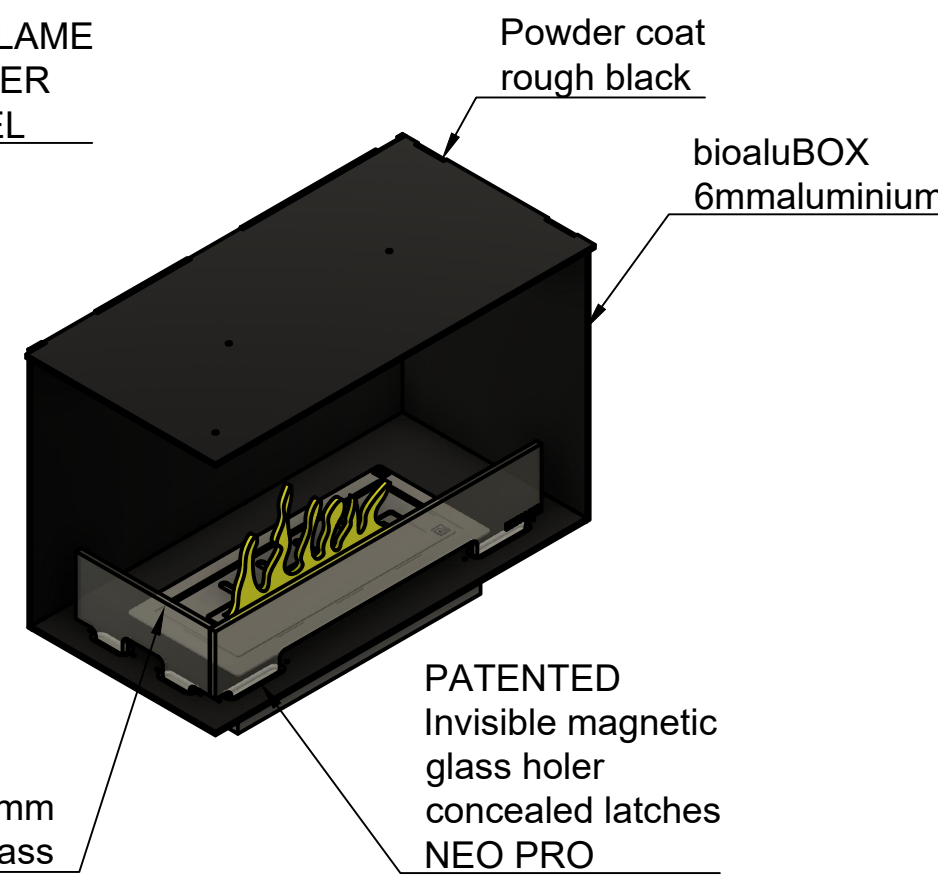

**100% ORIGINAL**  
by **BIOPASJA**

DIMENSIONS IN MM				
A	B	C	D	E
700	454	472	460	400
800	554	572	560	500
900	654	672	660	600
1000	754	772	760	700
1100	854	872	860	800
1200	954	972	960	900
1300	1054	1072	1060	1000
1400	1154	1172	1160	1100
1500	1254	1272	1260	1200

bioaluOX CL 700 - 1500 U01 A400-1200mm				Project No BAB CL 700-1500
				Drawing No Drw.01
Scale 1:10	Format A3	Drawn by Adam	Drawn date 17/06/2022	<b>BIOPASJA</b>
Rev.	Approved by	Rev. by	Rev. Date	

This drawing is our exclusive property and may not without our consent be utilized, reproduced, transmitted or communicated to a third party.