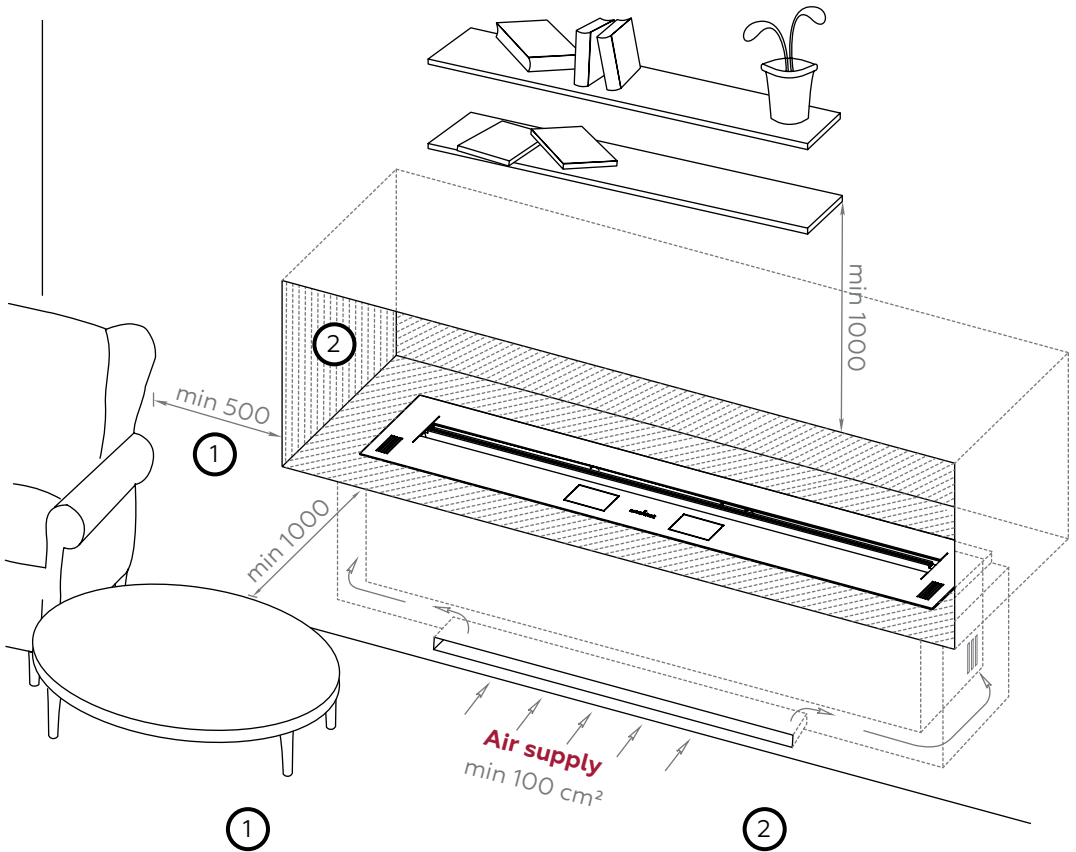

Niche requirements

WARNING!

Min 1000 mm to flammable objects from any exposed side of the niche.

Min 500 mm to flammable objects from any closed side of the niche.

WARNING!

Heat-resistant material which withstands 150°C at least.

Alternatively, a non heat-resistant material + Neverdark Thermobox

WARNING! For safe and correct operation of the fireplace it is mandatory to provide an air supply opening (100 cm² at least) in the lower part of the niche.