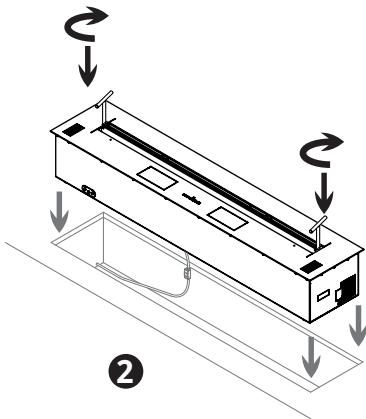

INSTALLATION

WARNING! 220V cable connection must be carried out by a qualified electrician.