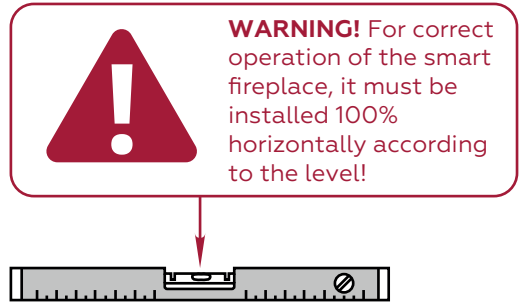

NICHE PREPARATION

Niche dimensions

Niche requirements

WARNING!

Min 1000 mm to flammable objects from any exposed side of the niche.

Min 500 mm to flammable objects from any closed side of the niche.

WARNING!