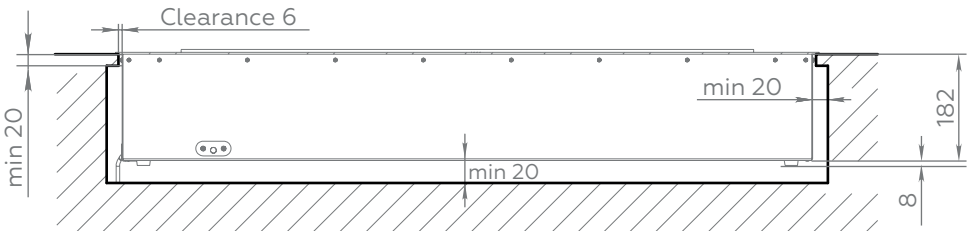

FIREPLACE INTERFACES

DIMENSIONS

Standard range

		X	Y	Z	
Model	Code	Length, mm	Depth, mm	Height, mm	Weight, kg
Automatic 700	A7	700	250	190	18
Automatic 1000	A10	1000			27
Automatic 1200	A12	1200			32
Automatic 1500	A15	1500			39
Automatic 2000	A20	2000			52

NICHE PREPARATION

Niche dimensions

Niche requirements

WARNING!

Min 1000 mm to flammable objects from any exposed side of the niche.

Min 500 mm to flammable objects from any closed side of the niche.

WARNING!