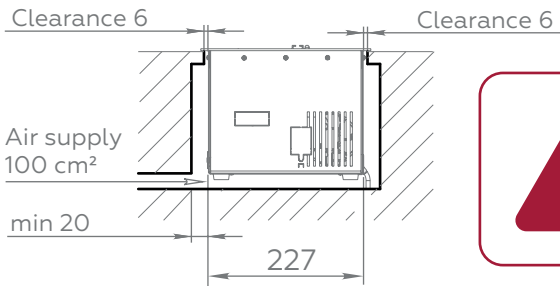

FIREPLACE INTERFACES

DIMENSIONS

Standard range

		X	Y	Z	
Model	Code	Length, mm	Depth, mm	Height, mm	Weight, kg
Automatic 700	A7	700	250	190	18
Automatic 1000	A10	1000			27
Automatic 1200	A12	1200			32
Automatic 1500	A15	1500			39
Automatic 2000	A20	2000			52

NICHE PREPARATION

Niche dimensions

Niche requirements

WARNING!

Min 1000 mm to flammable objects from any exposed side of the niche.

Min 500 mm to flammable objects from any closed side of the niche.

WARNING!