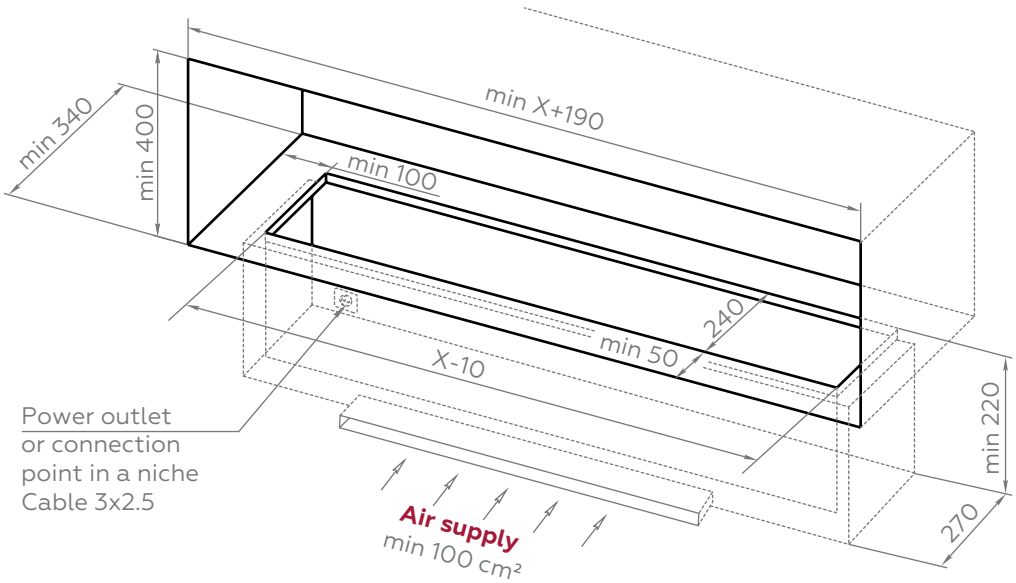

FIREPLACE INTERFACES

DIMENSIONS

Standard range

		X	Y	Z	
Model	Code	Length, mm	Depth, mm	Height, mm	Weight, kg
Automatic 700	A7	700	250	190	18
Automatic 1000	A10	1000			27
Automatic 1200	A12	1200			32
Automatic 1500	A15	1500			39
Automatic 2000	A20	2000			52

NICHE PREPARATION

Niche dimensions

Niche requirements

WARNING!

Min 1000 mm to flammable objects from any exposed side of the niche.

Min 500 mm to flammable objects from any closed side of the niche.

WARNING!