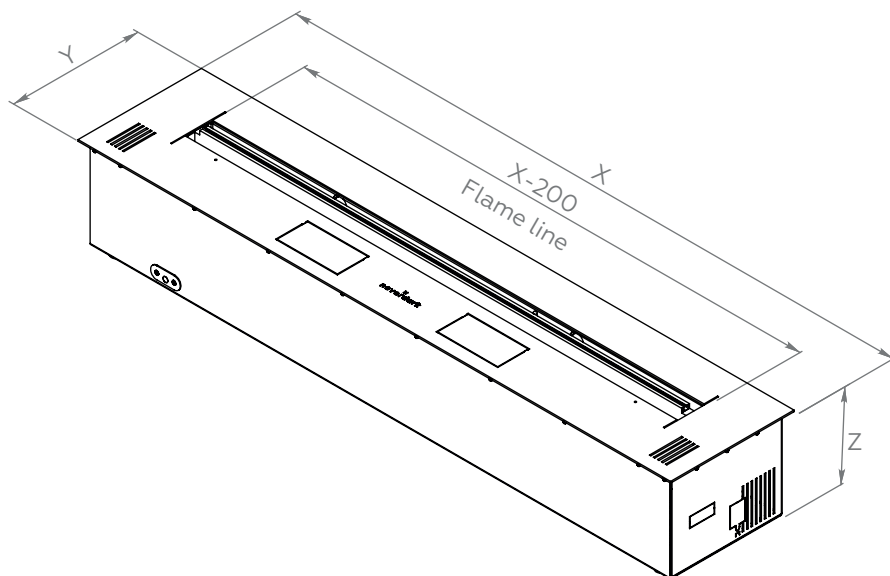

FIREPLACE INTERFACES

DIMENSIONS

Standard range

		X	Y	Z	
Model	Code	Length, mm	Depth, mm	Height, mm	Weight, kg
Automatic 700	A7	700	250	190	18
Automatic 1000	A10	1000			27
Automatic 1200	A12	1200			32
Automatic 1500	A15	1500			39
Automatic 2000	A20	2000			52