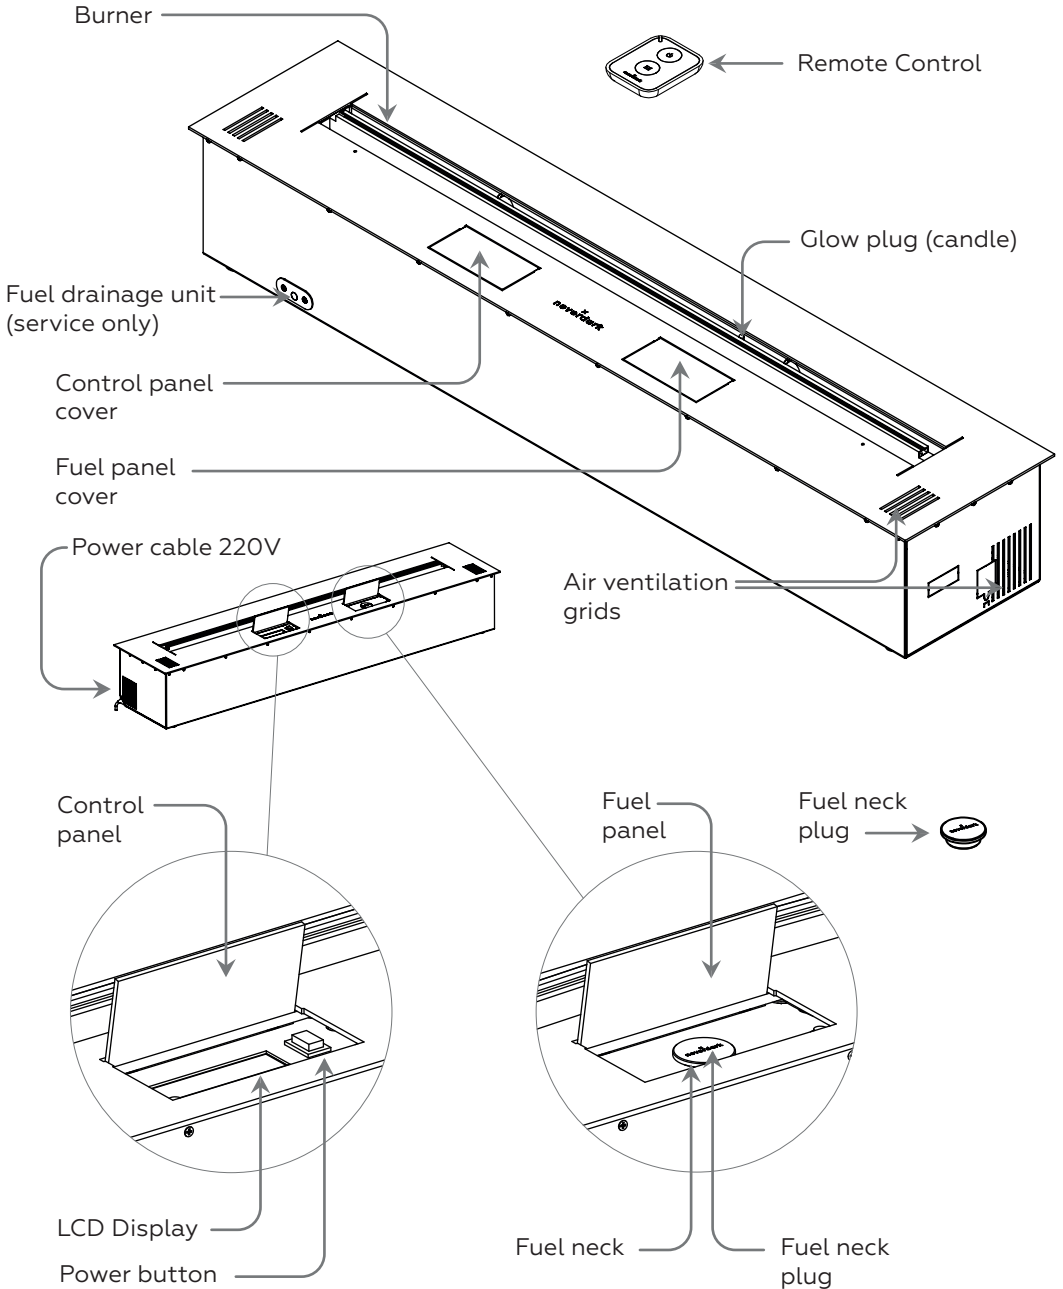

FIREPLACE INTERFACES