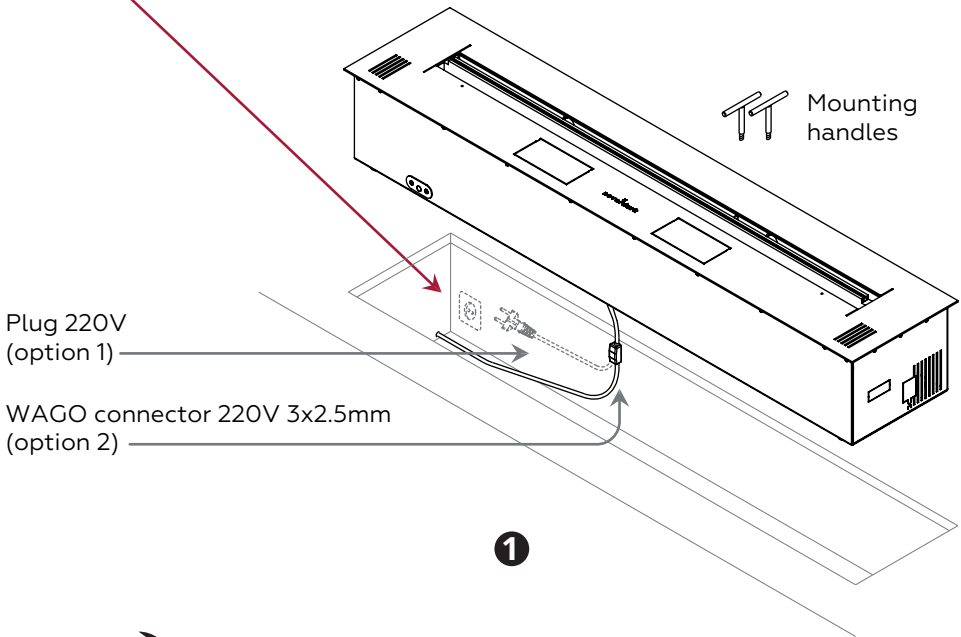

INSTALLATION

WARNING! 220V cable connection must be carried out by a qualified electrician.