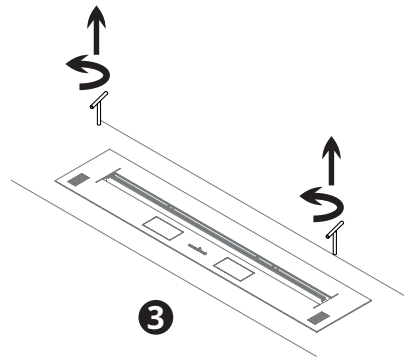

INSTALLATION

WARNING! 220V cable connection must be carried out by a qualified electrician.