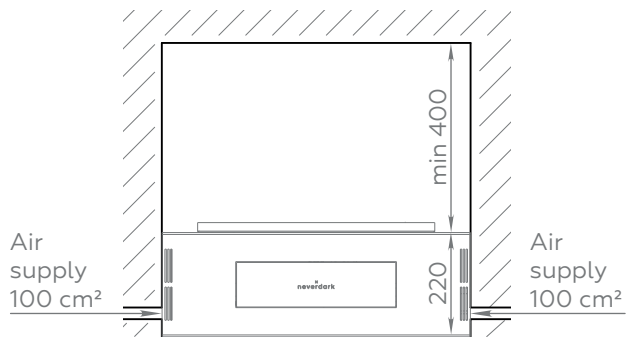

# DIMENSIONS

## Standard range

		X	Y	Z		
Model	Code	Length, mm	Depth, mm	Height, mm	Weight, kg	
Chalet-I 650 (in)	C1-650-in	650	320	220	20	

## Niche dimensions

**WARNING!** For correct operation of the smart fireplace, it must be installed 100% horizontally according to the level!