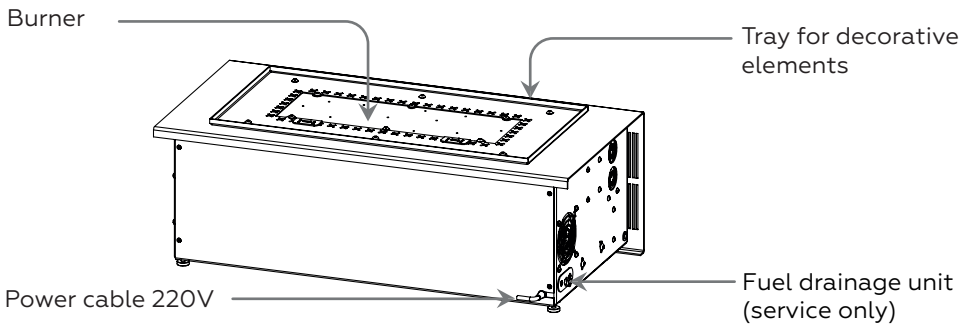

FIREPLACE INTERFACES