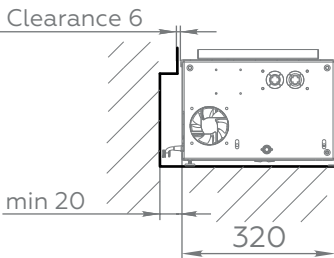

NICHE PREPARATION

Niche dimensions

WARNING! For correct operation of the smart fireplace, it must be installed 100% horizontally according to the level!