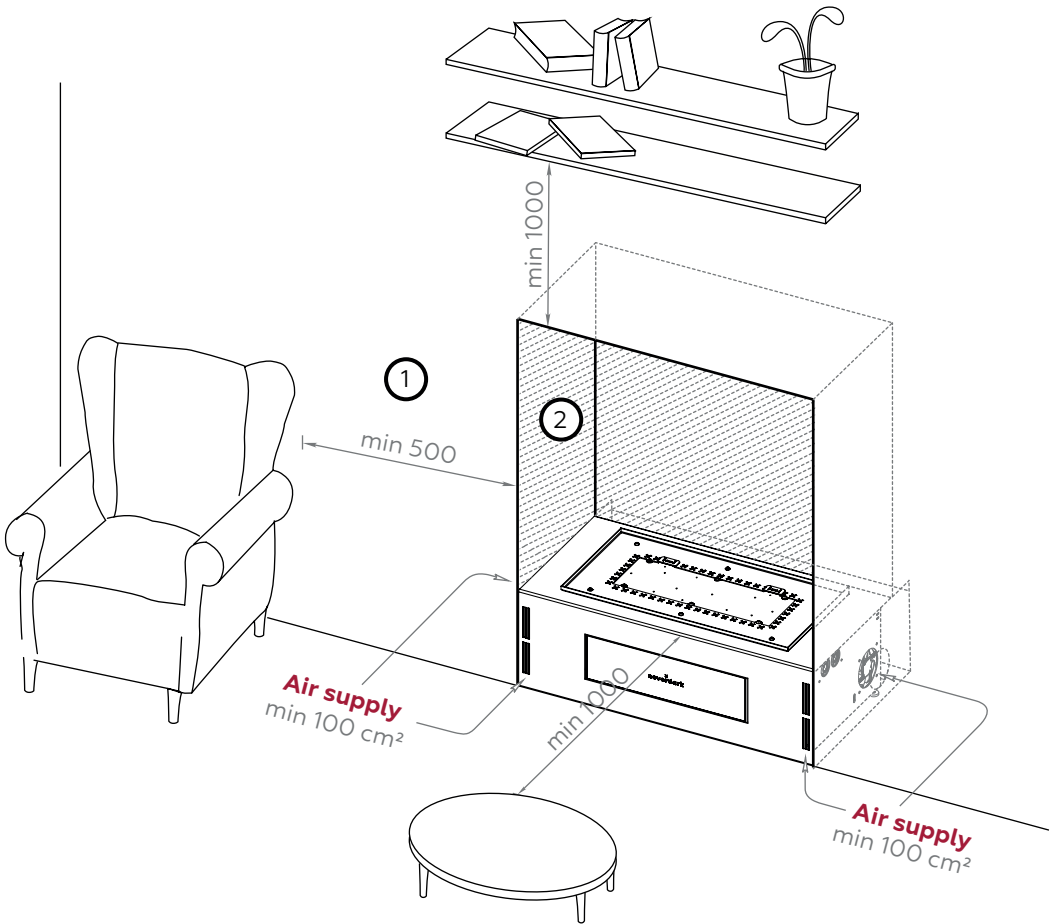

Niche requirements

①

WARNING!

Min 1000 mm to flammable objects from any exposed side of the niche.

Min 500 mm to flammable objects from any closed side of the niche.

②

WARNING!

Heat-resistant material which withstands 150°C at least.

Alternatively, a non heat-resistant material + Neverdark Thermobox