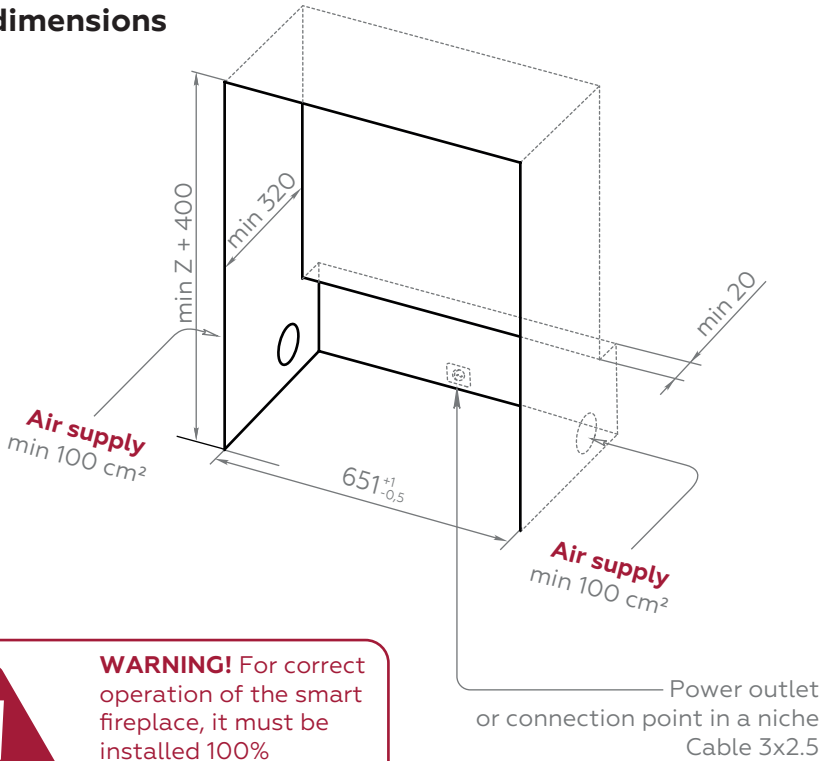

NICHE PREPARATION

Niche dimensions

WARNING! For correct operation of the smart fireplace, it must be installed 100% horizontally according to the level!