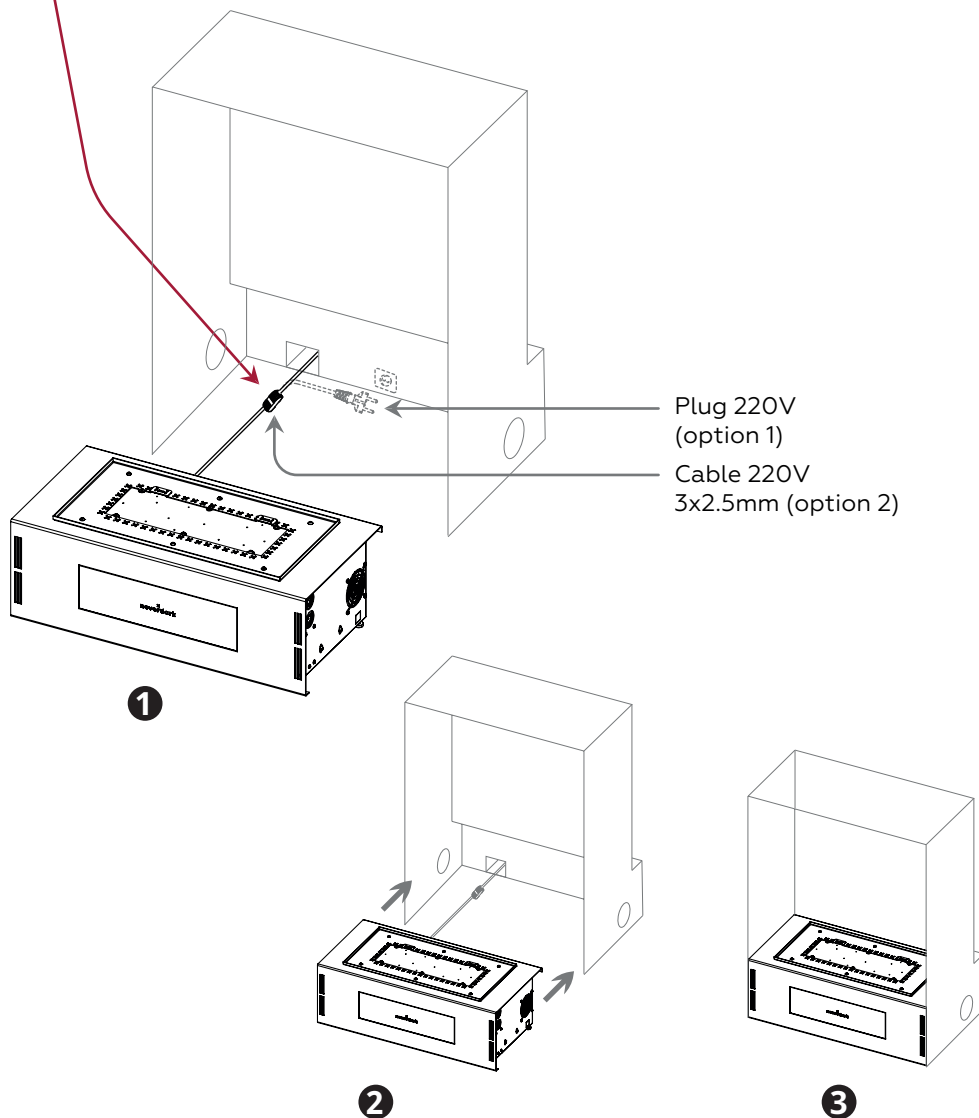

INSTALLATION

WARNING! 220V cable connection must be carried out by a qualified electrician.