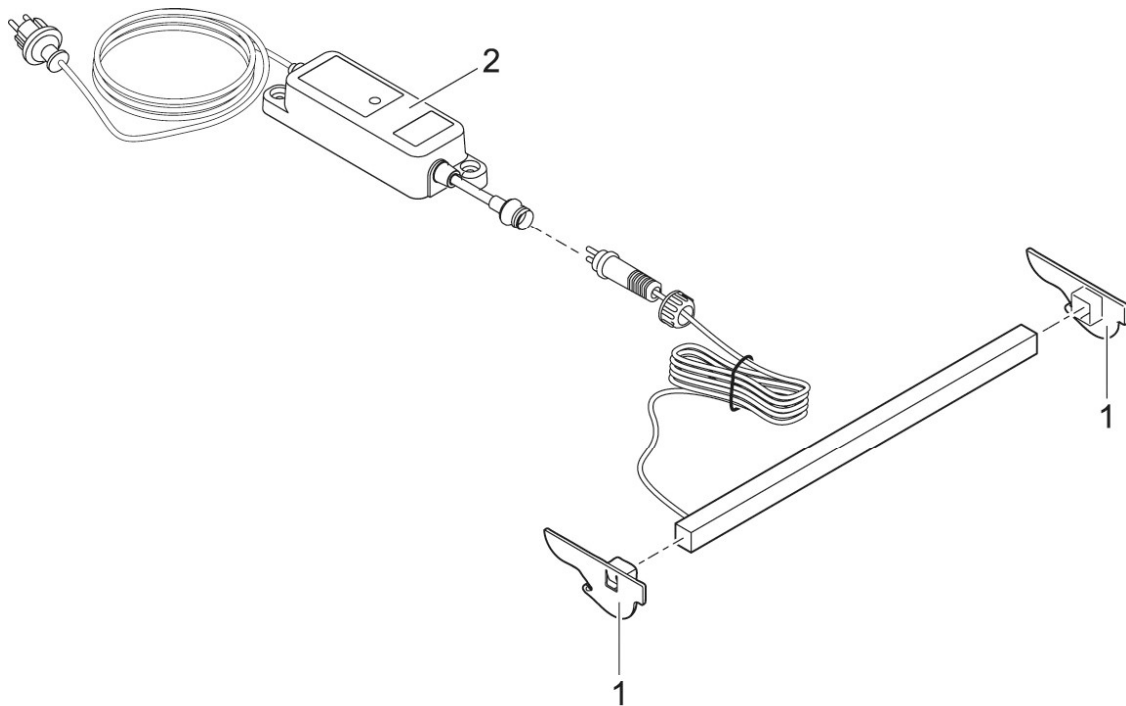

Item no.	Product
51205	Waterfall Illumination 30
51209	Waterfall Illumination 60
51980	Waterfall Illumination 90

Pos.	Item no. Product	Product	Item no. Spare part	Spare part	Number
1	51205	Waterfall Illumination 30 [INT]	30210	Holder Waterfall Illumination spare part	1
	51209	Waterfall Illumination 60 [INT]			
	51980	Waterfall Illumination 90 [INT]			
2	51205	Waterfall Illumination 30 [INT]	22998	Spare ASM LunAqua LED driver 700 mA	1
	51209	Waterfall Illumination 60 [INT]			
	51980	Waterfall Illumination 90 [INT]	73115	Spare part LunAqua LED dri. 12 V 1250 mA	1