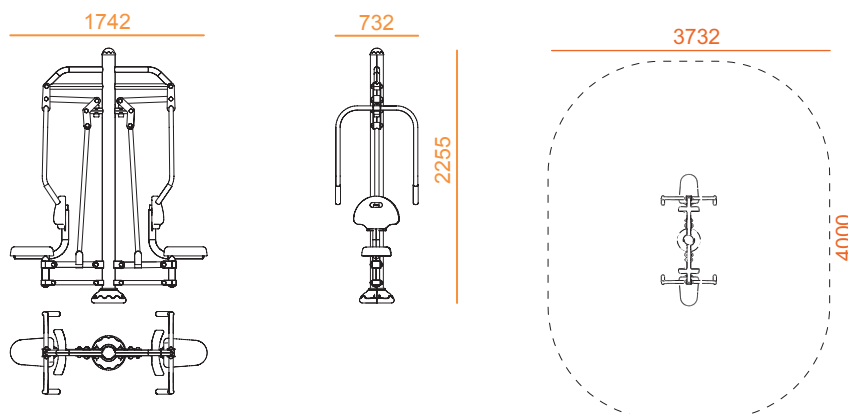

Ref. PF3

TORAX

USERS

+12 years

14,8m²

Measurements expressed in millimeters

FEATURES

- BENEFITS:** Exercises the side and middle regions of the pectoral muscles, the biceps, trapezius and deltoids.
- MANUFACTURING:** Tube structure made of galvanized steel with reinforced tread system and polypropylene handles.
- FINISHING:** Baked polyester paint, black and grey RAL9006 colour.
- INSTALLATION:** Available for installation on hard ground and soft ground.
- TECHNIQUE:** Sitting up with your back straight, grasp the handles and position your arms and forearms firmly.
Push the levers forward and then, with a controlled movement, return it to the starting position.