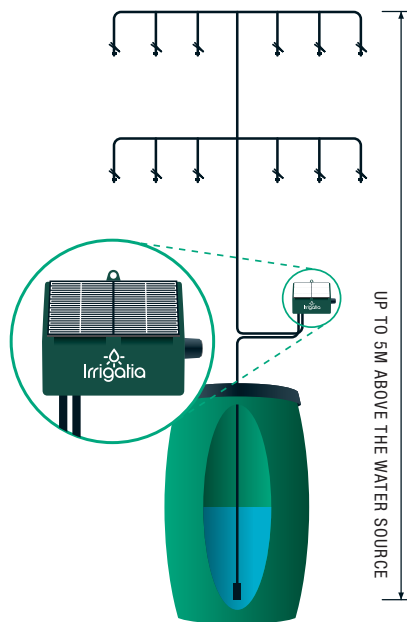

They are easy to install and set up, and once in, they will water automatically with minimal supervision – ideal for small to medium gardens or allotments – and can be used for pots, raised beds, hanging baskets, vegetables and greenhouses.

Unlike conventional timer systems, by watering little and often, the soil stays moist and water does not run off, saving you water. A 200 litre water barrel typically lasts 3 weeks.

No mains, wires, or hosepipes needed nor heavy watering cans to lug water around the garden.

The SOL-C12 connects to the following Irrigatia Kits:

Drippers: Use for pots, baskets and individual plants.

Seepnose: Ideal for short runs in a mixed dripper / seepnose environment, germinating seedlings, watering plant troughs and small beds.

Microporous Hose: Ideal for flower beds, raised beds, vegetable plots, fruit trees and fruit cages.

- **The more sun, the more it waters – waters every 3 hrs**
- **Saves plants from drought and waters when on holiday**
- **Automatic watering for up to 5 large hanging baskets or 12 x 20 litre pots**
- **Drip waters up to 5m above the water source**
- **Uses up to 90% less water than a hose**
- **Easy, Eco, Efficient**
- **Water source to solar pump – maximum 20m**
- **Water source to last dripper – maximum 60m**