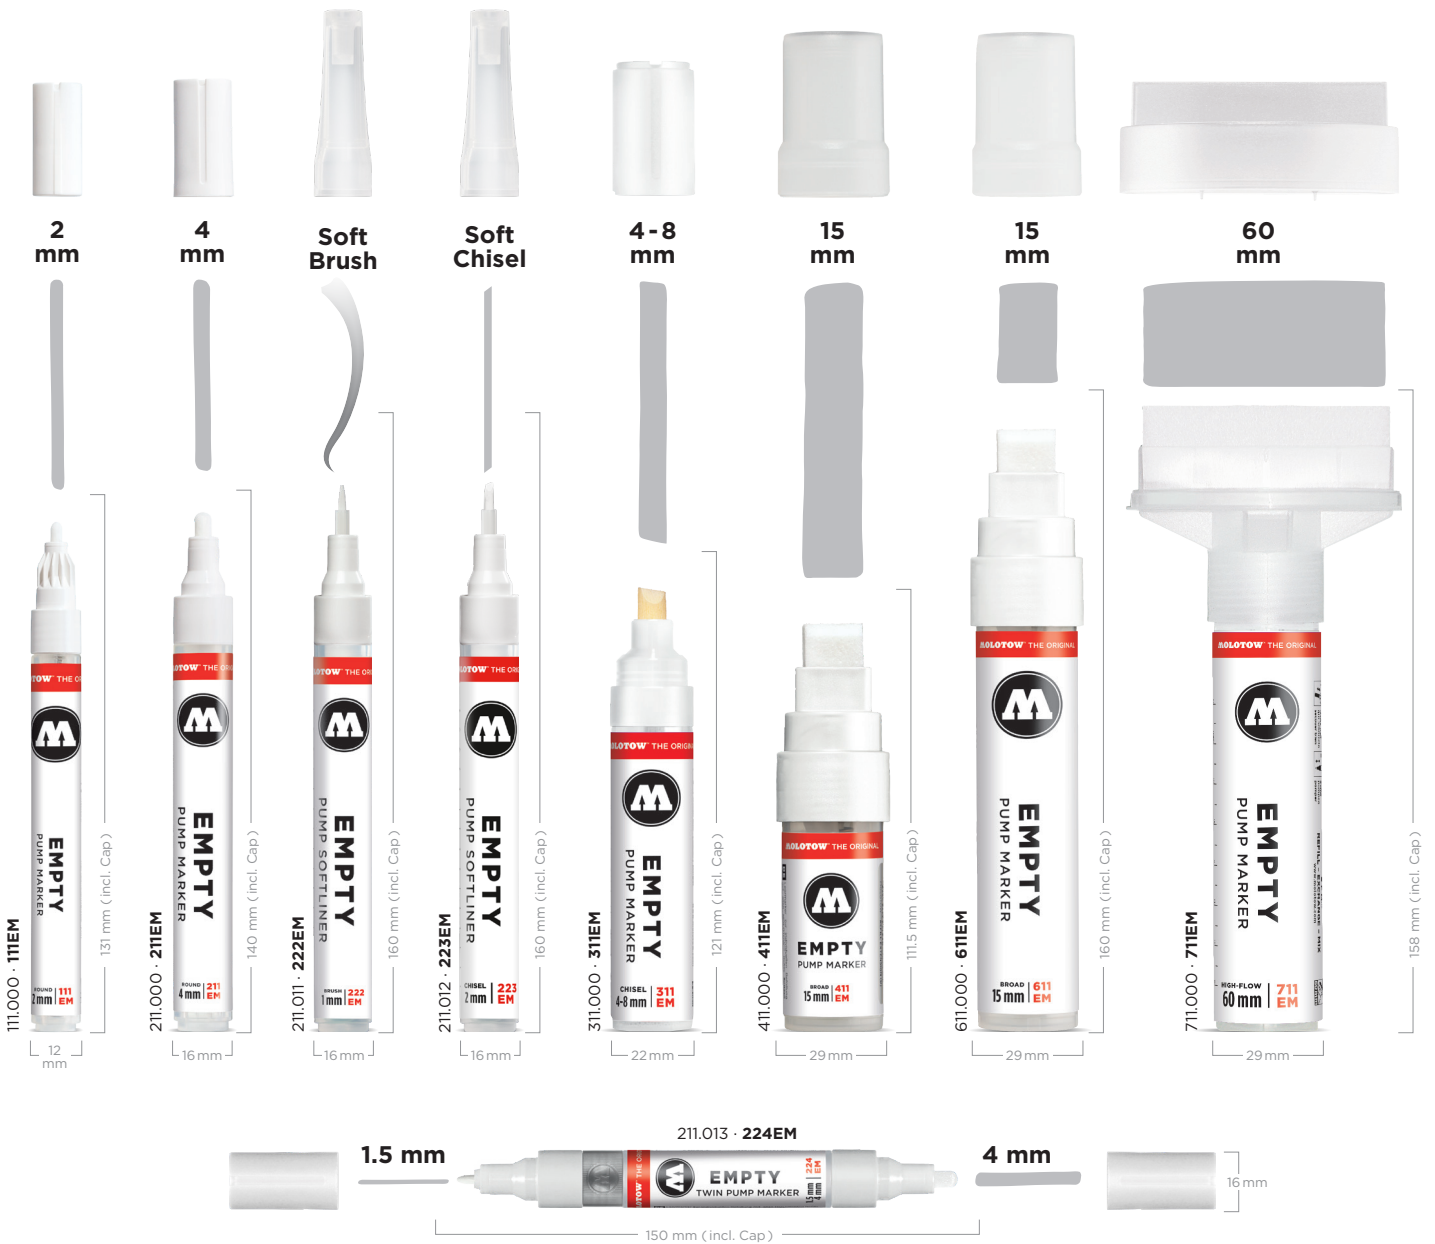

MARKER SYSTEMS > EMPTY MARKER SYSTEM EMPTY PUMP MARKER

MADE IN GERMANY

HAUPTMERKMALE / MAIN FEATURES

- Leermarkersystem
- kompatibel mit fast allen Tinten
- zum Mischen und Lagern eigener Farbtöne
- patentiertes Kapillarsystem, Patent Nr. DE 197 30 454 IPC B43K 8/04 (Ausnahme: 611EM, 411EM)

- gleichmäßige Farbverteilung durch FLOWMASTER™ Ventil
- wiederbefüllbar
- austauschbare Spitzen
- Made in Germany
- Füllmenge: 5 - 35 ml

- empty marker system
- compatible with nearly all inks
- for mixing and storing own color shades
- patented capillary system*, patent no. DE 197 30 454 IPC B43K 8/04 (exception: 611EM, 411EM)

- consistent paint flow due to FLOWMASTER™ valve
- refillable
- exchangeable tips
- Made in Germany
- filling quantity: 5 - 35 ml

MARKER SYSTEMS > EMPTY MARKER SYSTEM
EMPTY PUMP MARKER

SETS

200.501
111EM
 Starter Set
 2 mm

200.502
211EM
 Starter Set
 4 mm

200.505
Softliner
 Starter Set
 Soft Brush / Soft Chisel

200.506
411EM
 Starter Set
 15 mm

200.507
611EM
 Starter Set
 15 mm

MARKER SYSTEMS > EMPTY MARKER SYSTEM
EMPTY PUMP MARKER