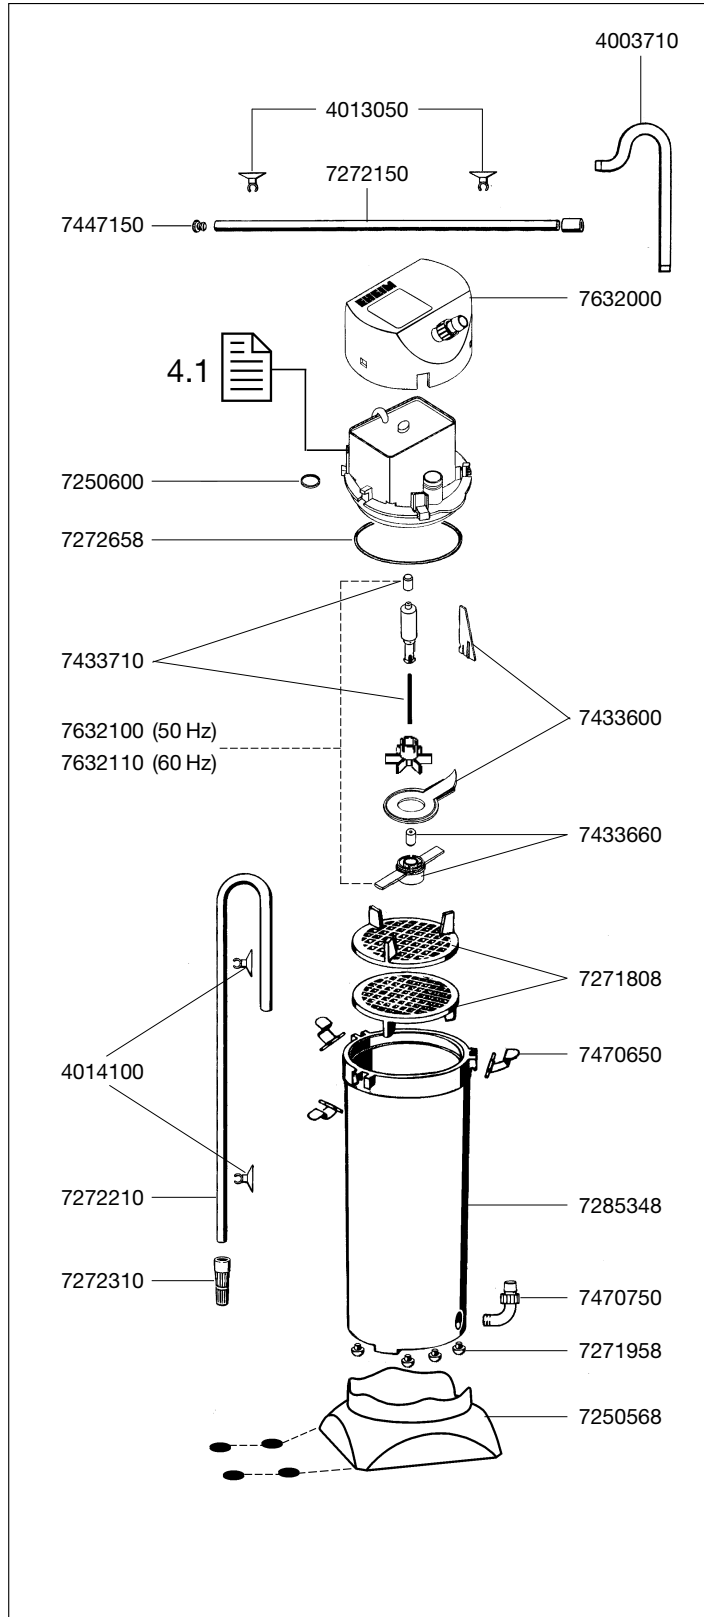

# 1211 Pump head

## 2211 External filter – classic 150

Spare parts. Subject to change without prior notice.

Order no.	Spare part
4003710	Outlet pipe
4003940	Hose, pressure side ø 9/12 mm
4004940	Hose, suction side ø 12/16 mm
4009560	Set of cleaning brushes (not shown)
4013050	Suction cup with clip ø 10 mm (2 pieces)
4014100	Suction cup with clip ø 13 mm (2 pieces)
7250568	Support
7250600	O-ring (2 pieces)
7271808	Lattice screen
7271958	Rubber feet set (5 pieces)
7272150	Outlet jet pipe
7272210	Intake pipe
7272310	Inlet strainer
7272658	Sealing ring
7285348	Canister
7400008	Filter bag (not shown)
7433600	Pump cover with insert
7433660	Securing piece with bushing
7433710	Set: Shaft with bushing (for 1211, 1213 and 1713)
7447150	Set of pipe plugs
7470650	Spring clip (4 pieces)
7470750	Threaded connector
7632000	Cover
7632100	Set: Impeller complete (50 Hz)
7632110	Set: Impeller complete (60 Hz)