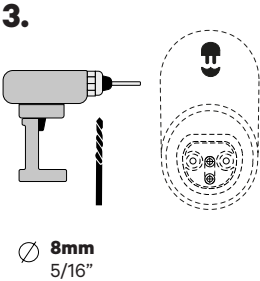

QUICK INSTALLATION GUIDE

Cable Dock Type 2

wallbox 

QUICK INSTALLATION GUIDE

Cable Dock Type 2

support.wallbox.com