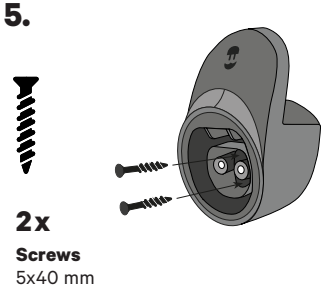

QUICK INSTALLATION GUIDE

Cable Dock Type 2

wallbox 

QUICK INSTALLATION GUIDE

Cable Dock Type 2

support.wallbox.com