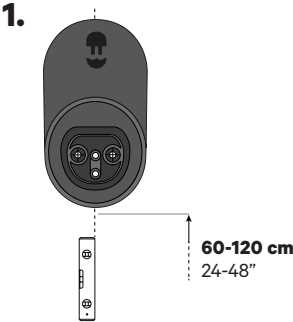

QUICK INSTALLATION GUIDE

Cable Dock Type 2

wallbox 

QUICK INSTALLATION GUIDE

Cable Dock Type 2

support.wallbox.com