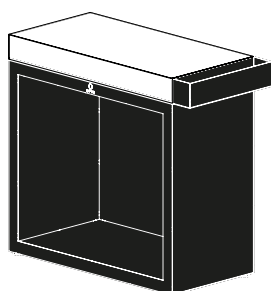

# OFYR BUTCHER BLOCK STORAGE BLACK 90

The OFYR Butcher Block Storage Black is an addition to the OFYR Classic Black models. The Butcher Block Storage has a cutting board, accessory holder and storage space for wood. The cutting board is available in teak wood and dark gray ceramic.

## BBSB-90-TW

BUTCHER BLOCK STORAGE BLACK 90 TEAK WOOD

<b>Material</b>	Base and Tool tray Tabletop	Black-coated steel Teak wood
<b>Dimensions</b>	Base Tool tray Tabletop	45x90x78 cm 15x45x10 cm 45x90x10 cm
<b>Weight</b>		74,6 kg
<b>EAN code</b>		6011426621612

## BBSB-90-CD

BUTCHER BLOCK STORAGE BLACK 90 CERAMIC DARK GREY

<b>Material</b>	Base and Tool tray Tabletop	Black-coated steel Ceramic dark grey
<b>Dimensions</b>	Base Tool tray Tabletop	45x90x78 cm 15x45x10 cm 45x90x10 cm
<b>Weight</b>		+/- 80 kg
<b>EAN code</b>		7112134003864