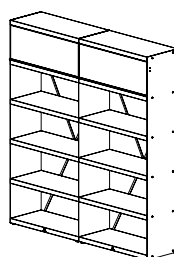

OFYR WOOD STORAGE CORTEN

The Wood Storage transforms a stack of wood into an attractive feature wall. A hinged top shelf keeps tools and other items neatly hidden away and with three sizes available it's easy to find a solution for your space.

Available in 216 cm by 100 cm, 200 cm and 300 cm size.

WS-100

OFYR WOOD STORAGE CORTEN 100

Material Corten steel

Dimensions 215,6x100,3x45 cm

2 sidewalls 215,6x45x0,3cm
6 shelves 99,5x45x5 cm
2 stabilizers 193x2x0,3 cm
1 door 99,5x45x5 cm

Weight 91,5 kg

Storage ± 1 m³ wood

EAN code 3291201943945

WS-200

OFYR WOOD STORAGE CORTEN 200

Material Corten steel

Dimensions 215,6x200,6x45 cm

3 sidewalls 215,6x45x0,3cm
12 shelves 99,5x45x5 cm
4 stabilizers 193x2x0,3 cm
2 doors 99,5x45x5 cm

Weight 164 kg

Storage ± 2 m³ wood

EAN code 3291204101052

WS-300

OFYR WOOD STORAGE CORTEN 300

Material Corten steel

Dimensions 215,6x300,9x45 cm

4 sidewalls 215,6x45x0,3cm
18 shelves 99,5x45x5 cm
6 stabilizers 193x2x0,3 cm
3 doors 99,5x45x5 cm