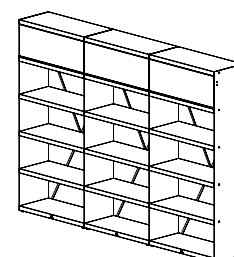

OFYR WOOD STORAGE CORTEN

The Wood Storage transforms a stack of wood into an attractive feature wall. A hinged top shelf keeps tools and other items neatly hidden away and with three sizes available it's easy to find a solution for your space.

Available in 216 cm by 100 cm, 200 cm and 300 cm size.

WS-100

OFYR WOOD STORAGE CORTEN 100

Material Corten steel

Dimensions 215,6x100,3x45 cm

2 sidewalls 215,6x45x0,3cm
6 shelves 99,5x45x5 cm
2 stabilizers 193x2x0,3 cm
1 door 99,5x45x5 cm

Weight 91,5 kg

Storage ± 1 m³ wood

EAN code 3291201943945

WS-200

OFYR WOOD STORAGE CORTEN 200

Material Corten steel

Dimensions 215,6x200,6x45 cm

3 sidewalls 215,6x45x0,3cm
12 shelves 99,5x45x5 cm
4 stabilizers 193x2x0,3 cm
2 doors 99,5x45x5 cm

Weight 164 kg

Storage ± 2 m³ wood

EAN code 3291204101052

WS-300

OFYR WOOD STORAGE CORTEN 300

Material Corten steel

Dimensions 215,6x300,9x45 cm

4 sidewalls 215,6x45x0,3cm
18 shelves 99,5x45x5 cm
6 stabilizers 193x2x0,3 cm
3 doors 99,5x45x5 cm