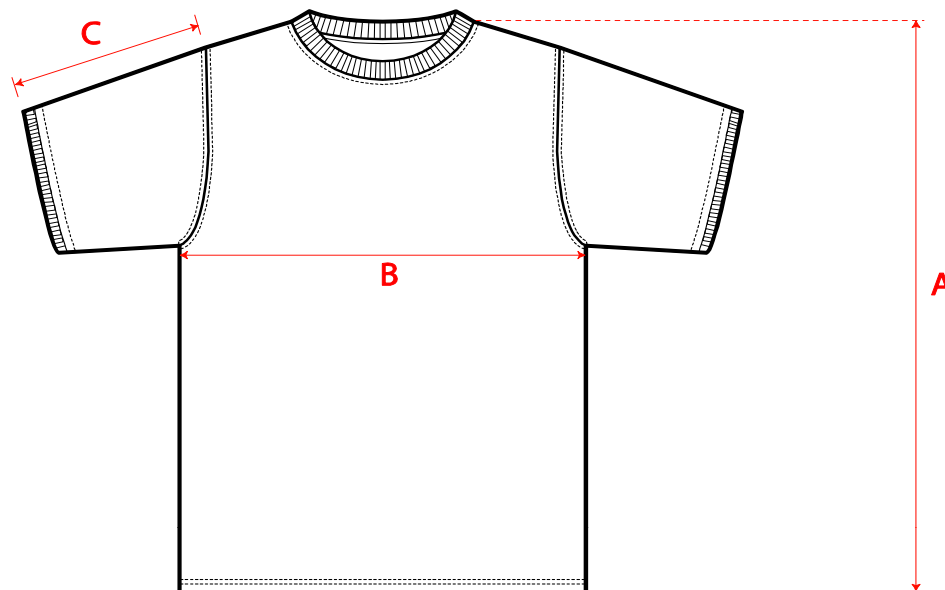

LEM1112

L&S T-shirt iTee SS for her

Sizes (cm)		XS	S	M	L	XL	XXL	3XL	4XL	6XL
A	Body length from HSP	-	63,5	65	66,5	68	-	-	-	-
B	1/2 Body width	-	43	46	49	52	-	-	-	-
C	Sleeve length	-	16	17	18	19	-	-	-	-
	Tolerance +/-	-	5%	5%	5%	5%	-	-	-	-