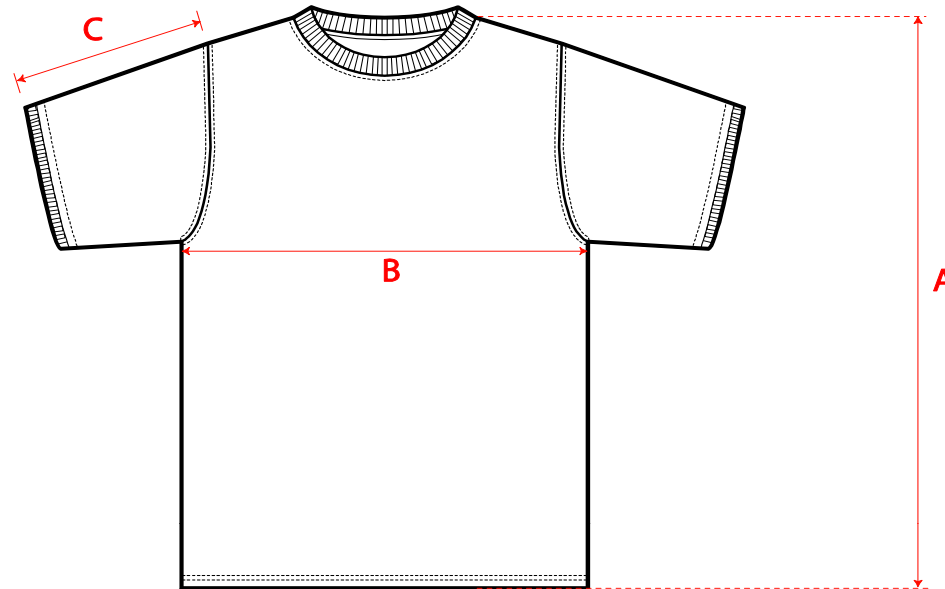

LEM1268

L&S T-shirt Crewneck cot/elast SS for her

Sizes (cm)	XS	S	M	L	XL	XXL	3XL	4XL	6XL
A Body length from HSP	-	66	68	70	72	74	-	-	-
B 1/2 Body width	-	39	41	43	45	47	-	-	-
C Sleeve length	-	11	12	13	14	15	-	-	-
Tolerance +/-	-	5%	5%	5%	5%	5%	-	-	-