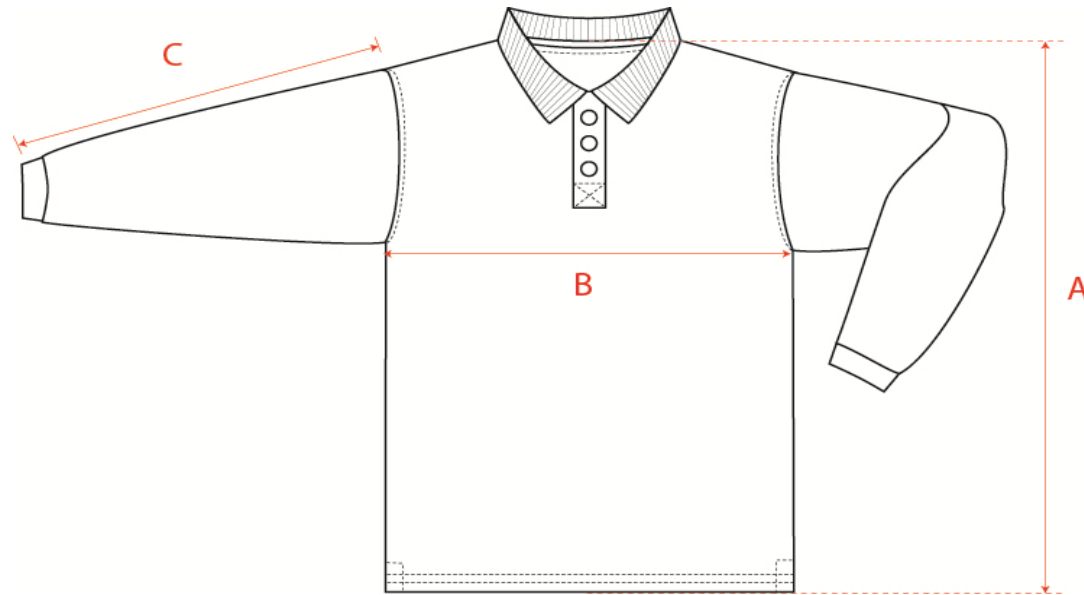

LEM3574

L&S Polo cot/elast LS for her

Sizes (cm)	XS	S	M	L	XL	XXL	3XL	4XL	6XL
A Body length from HSP	-	66	68	70	72	74	-	-	-
B 1/2 Body width	-	48	51	54	57	60	-	-	-
C Sleeve length	-	58	59	60	61	62	-	-	-
Tolerance +/-	-	5%	5%	5%	5%	5%	-	-	-