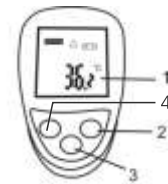

# Product Data Sheet

I.R. Laser Pointer Thermometer  
Reference 92000-009-ca

## Specifications

- -50+380°C/-58+716°F
- Double scale : °C / °F
- Resolution : 0.1°
- Accuracy: ±2% or ±2°C
- Fixed Emissivity: 0.95
- Distance ratio: 12/1
- Data Hold
- Backlight
- Calibration certificates
- With pouch
- 2 AAA batteries
- In hanging box

1. LCD display
2. Backlight
3. Laser
4. °C/°F
5. Battery compartment
6. Trigger
7. Laser pointer
8. IR sensor

- ① Battery power
- ② DATA HOLD
- ③ Laser
- ④ °C / °F
- ⑤ Temperature

## Instructions

Pull battery door clip (5), install battery correctly. Press the trigger (6) and point towards the object to be measured. The temperature icon will display for 15 seconds after releasing the trigger.