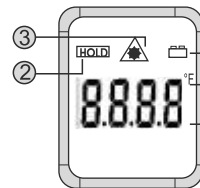

- ① Battery power
- ② DATA HOLD
- ③ Laser
- ④ °C / °F
- ⑤ Temperature

Instructions

Pull battery door clip (5), install battery correctly. Press the trigger (6) and point towards the object to be measured. The temperature icon will display for 15 seconds after releasing the trigger.

To use the laser. Press (3). Repeat the procedure to turn OFF the laser.

Backlight. Press (2). Repeat the procedure to turn OFF.

°C/°F. Press (4) to select the desired temperature unit.

Power off automatically.

Precautions. Make sure that the laser is pointing correctly towards the object or surface to be tested. Not to be used on shiny surfaces.

The closer you are to the target, the more precise the measurement is. Avoid thermal shocks and do not store the thermometer in a subzero environment. Do not point the laser towards the eyes or face of a person or animal. Do not point towards a reflective surface. Do not point towards gas or other explosive substances.

Battery. When the icon “” appears, replace the batteries.

Possible problems :

- No power on : verify the battery.
- No data appears : verify the battery.
- Dashes appear on the screen: the maximum temperature has been passed.

Cleaning. The lens must not be cleaned immediately after use. If possible use compressed air or if not a very soft humid cotton cloth. Do not use a solvent. The lens must be clean to assure correct measurement.

Alla France

Z.I. du Bompas - 13, rue du Bompas - Chemillé - 49120 Chemillé-en-Anjou - FRANCE
Tél. + 33 (0)2 41 30 55 08 - Fax +33 (0)2 41 30 34 67

www.allafrance.com

France