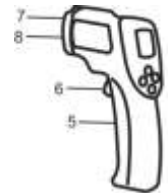

# Product Data Sheet

I.R. Laser Pointer Thermometer  
Reference 92000-009-ca

## Specifications

- -50+380°C/-58+716°F
- Double scale : °C / °F
- Resolution : 0.1°
- Accuracy: ±2% or ±2°C
- Fixed Emissivity: 0.95
- Distance ratio: 12/1
- Data Hold
- Backlight
- Calibration certificates
- With pouch
- 2 AAA batteries
- In hanging box

## Instructions

Pull battery door clip (5), install battery correctly. Press the trigger (6) and point towards the object to be measured. The temperature icon will display for 15 seconds after releasing the trigger.