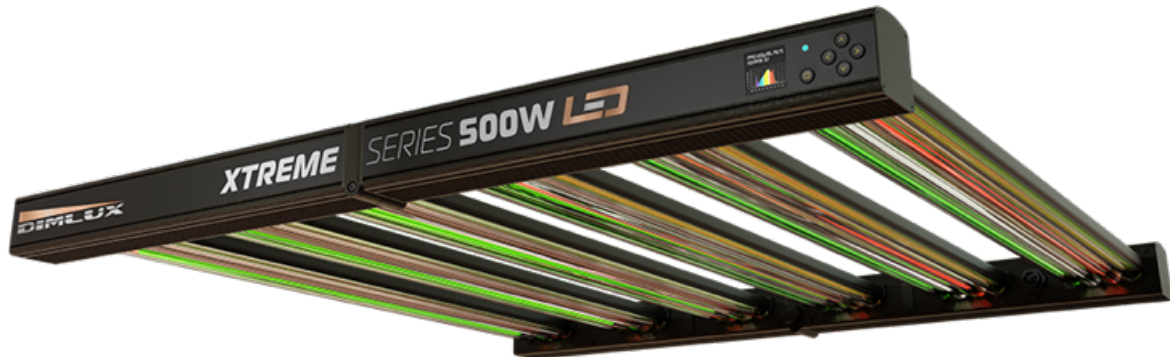

# Xtreme LED 500W (+NIR)

<b>XTRME SERIES</b>	<b>500W (+NIR)</b>
Light Source	LED <b>500W</b>
	Spectrum <b>Adjustable PhytoVegSpec® Indoor</b>
Light Output (PPF)	1500 $\mu\text{mol/s}$
<b>Light Output Total (PPF 350-800nm)</b>	<b>1571 <math>\mu\text{mol/s}</math></b>
PAR Photon Efficacy (400-700nm)	2.81 $\mu\text{mol/J}$ @ 230-240V AC
Total Photon Efficacy (350-800nm)	2.91 $\mu\text{mol/J}$ @ 230-240V AC
AC Input Power	540W @ 230-240V AC
	Spectrum <b>Adjustable PhytoVegSpec® Indoor +NIR</b>
Light Output (PPF)	1420 $\mu\text{mol/s}$
<b>Light Output Total (PPF 350-800nm)</b>	<b>1550 <math>\mu\text{mol/s}</math></b>
PAR Photon Efficacy (400-700nm)	2.67 $\mu\text{mol/J}$ @ 230-240V AC
Total Photon Efficacy (350-800nm)	2.87 $\mu\text{mol/J}$ @ 230-240V AC
AC Input Power	540W @ 230-240V AC
AC Input Voltage	120-277V AC, 50/60Hz

Beam Angle	90° × 120°
Optics	<b>Patented</b> Deep Penetration Ultra High Transmittance Lens
Auxiliary Light	<b>Patented</b> Light Pipe Multi Color 65k
Proximity sensor	Doppler Radar
Mounting Height Above Canopy	20–50cm / 7.8-19.7 in
Thermal Management	Passive
Max. Ambient Temperature	40°C / 105°F
Control	By Maxi Controller or Internal Controller
Smartports (3x)	Interlink, Plant Temperature Sensor, Light Sensor
Display For Spectrum and GUI	1.54" 65k Color IPS
Total Harmonic Distortion (THD)	< 10%
Lifetime L90	> 50,000h
IP Rating	IP65
Certifications	CE, UL 8800, UL 1598 Wet Location, DLC
Warranty	5 Year Standard
Measurements	833x810x57mm 32.8x31.9x2.2 inch
Weight	t.b.a.

## Xtreme LED 500W measurements