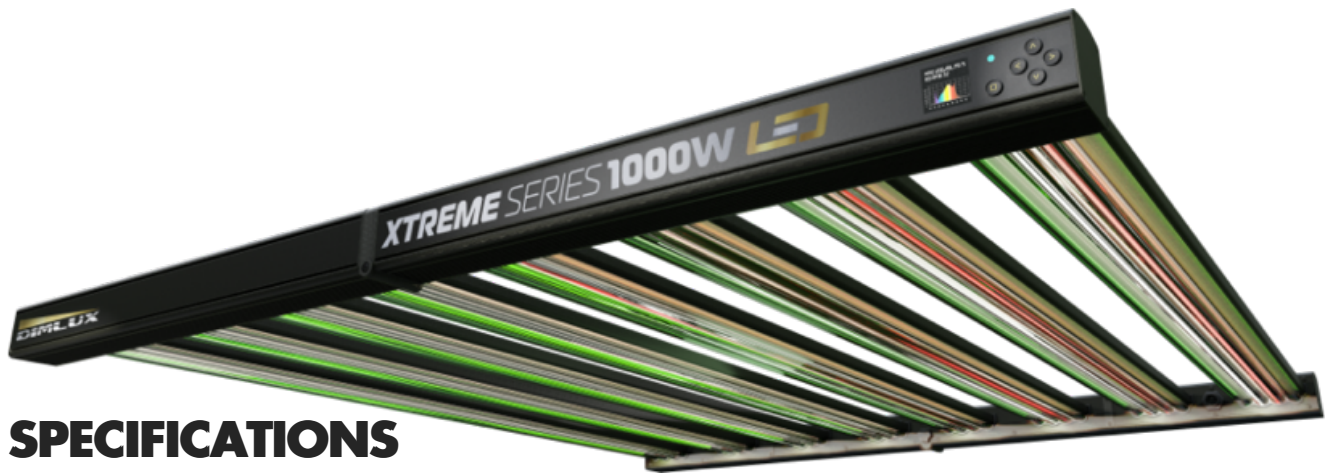

# Xtreme LED 1000W (+NIR)

## SPECIFICATIONS

|   |  |
|---|--|
| <b>XTRME SERIES</b>                       | <b>1000W (+NIR)</b>                                  |
| Light Source                              | LED 1000W  |
|   | Spectrum <b>Adjustable PhytoVegSpec®</b> Indoor      |
| Light Output (PPF)                        | 3035 $\mu\text{mol/s}$                               |
| <b>Light Output Total (PPF 350-800nm)</b> | <b>3142 <math>\mu\text{mol/s}</math></b>             |
| System Efficacy                           | 2.85 $\mu\text{mol/J}$ @ 230V AC                     |
| Total Photon Efficacy (350-800nm)         |  |
| AC Input Power                            | <b>1065W @ 230V AC</b>                               |
|   | Spectrum <b>Adjustable PhytoVegSpec® +NIR</b> Indoor |
| Light Output (PPF)                        | <b>2879 <math>\mu\text{mol/s}</math></b>             |
| <b>Light Output Total (PPF 350-800nm)</b> | <b>3089 <math>\mu\text{mol/s}</math></b>             |
| PAR Photon Efficacy (400-700nm)           | 2.7 $\mu\text{mol/J}$ @ 230-240V AC                  |
| Total Photon Efficacy (350-800nm)         | 2.9 $\mu\text{mol/J}$ @ 230-240V AC                  |
| AC Input Voltage                          | 120-277V AC, 50/60Hz                                 |
| Beam Angle                                | 90° x 120°   |