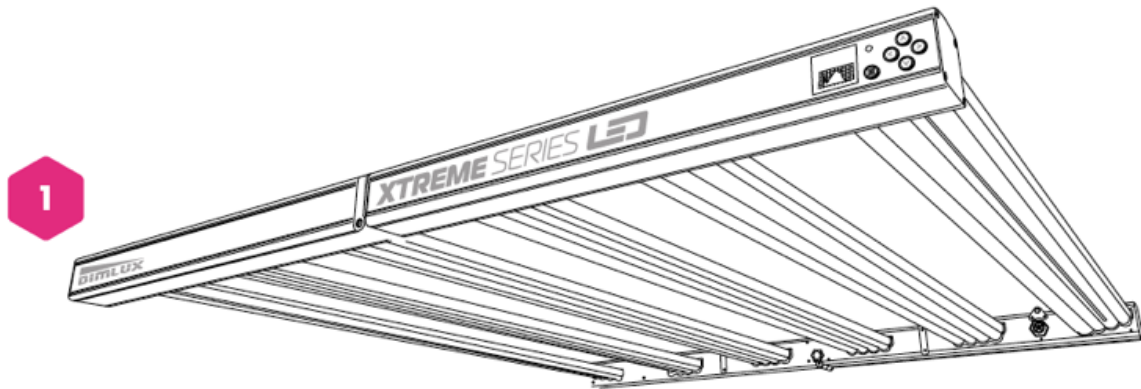

System Hardware & Accessories

System Hardware

(Depending on your product selection at the time of purchase)

Dimlux Xtreme LED Fixture

500W LED (+), Xtreme 750W LED (+) or Xtreme 1000W LED (+) fixture pre-configured with:

Standard DC Cable (EU/UK/USA)

(based on the continent of purchase)

3

Digital Interlink Cable

(based on the LED fixture of purchase)

- Dimlux Xtreme Series 500W LED (+) > 2 m / 80 in – Digital Interlink Cable
- Dimlux Xtreme Series 750W LED (+) > 2.5 m / 100 in – Digital Interlink Cable
- Dimlux Xtreme Series 1000W LED (+) > 3 m / 120 in – Digital Interlink Cable