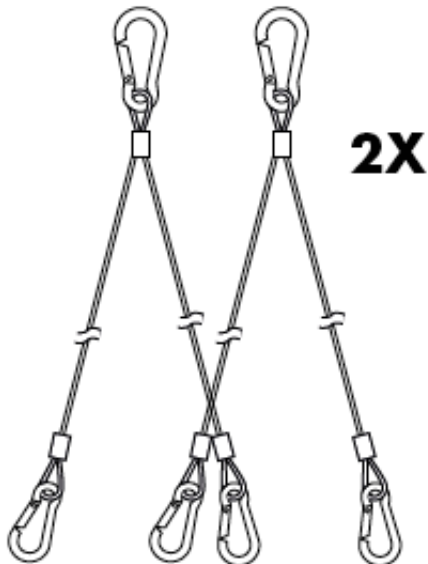

Mounting Hardware options

4

2x bayonet mounting cables