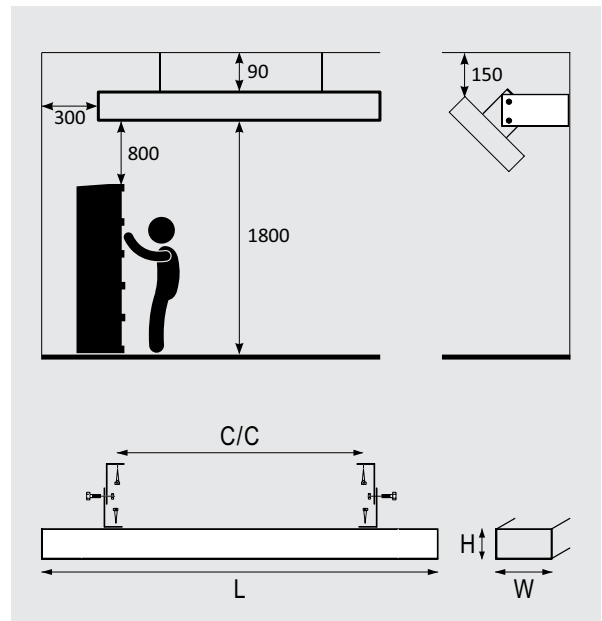

Technical Information

Output: 500W, 1000W or 1500W, 230V.

Appliance and protection class: Class I - IP44.

Mounting height: Approximately from 1.8 m.

Connection: Fixed installation to a 4 mm² terminal block in the connection box at one end of the heater. Several heaters can be linked together.

Suspension: EIR can be mounted onto the ceiling or to the wall with the supplied fixing brackets. The brackets are adjustable and can be angled in different fixed positions. The heater can also be suspended on wires, chains, etc. (optional extra).