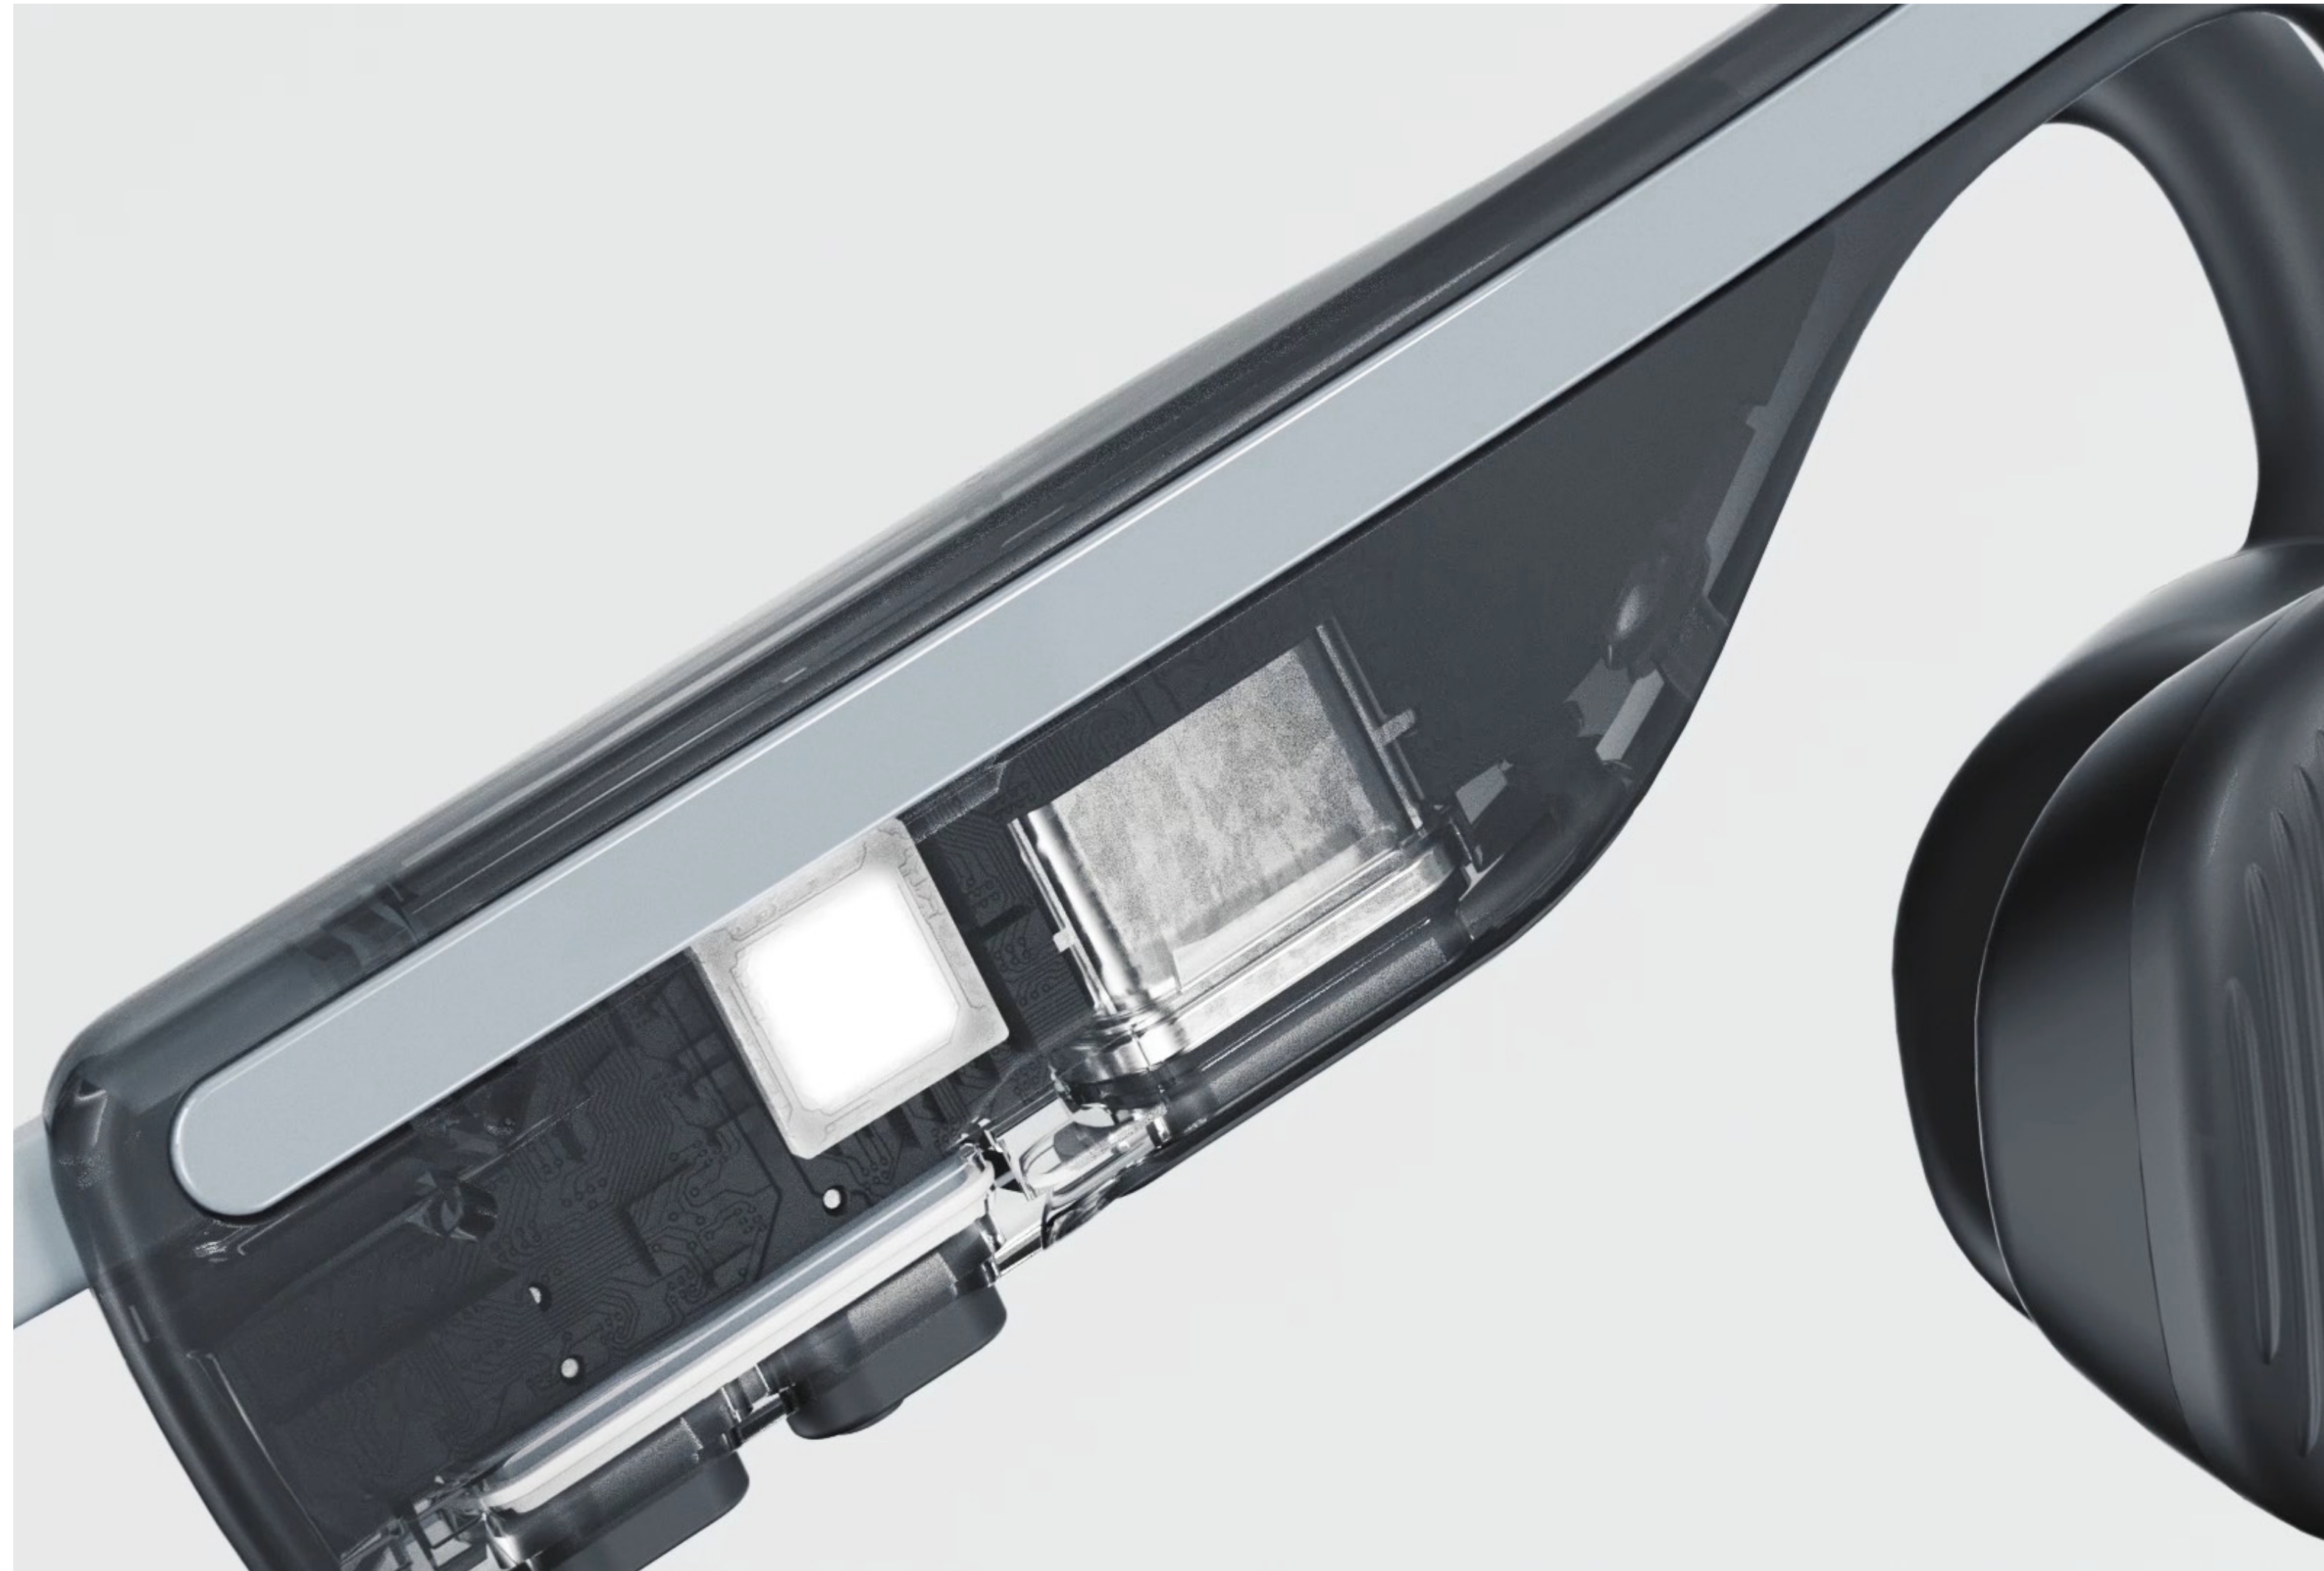

Our patented bone conduction technology delivers audio through the cheekbone.

Open-ear leaves you free to experience the sounds of the natural world around you.

STAYING AWARE STAYING SAFE

OpenMove headphones allow the sound of traffic and music to be heard at the same time, keeping you connected and aware of your surroundings

STAY PUT

OpenMove ensures secure fit through all ranges of movement.

PAIN FREE LISTENING

With nothing in, on or over ears, OpenMove allows bud-free, comfortable listening.

OUR MOST POWERFUL CHIP

Bluetooth® v5.1 brings a quick and stable connection.
Range up to 33ft (10 meters)

ENHANCED AUDIO

Patented PremiumPitch™ 2.0 bone conduction technology and duo-noise-cancelling eliminates ambient noise and delivers superior dynamic stereo sound, with more powerful bass loud volume, and less vibration.

SWEAT RESISTANCE

IP55 waterproof rating to withstand even the heaviest rain and sweat.

6-HOUR BATTERY LIFE

10-day standby time.

WEIGHTLESS

Lightweight at only 29g, OpenMove are made for uncompromised comfort.