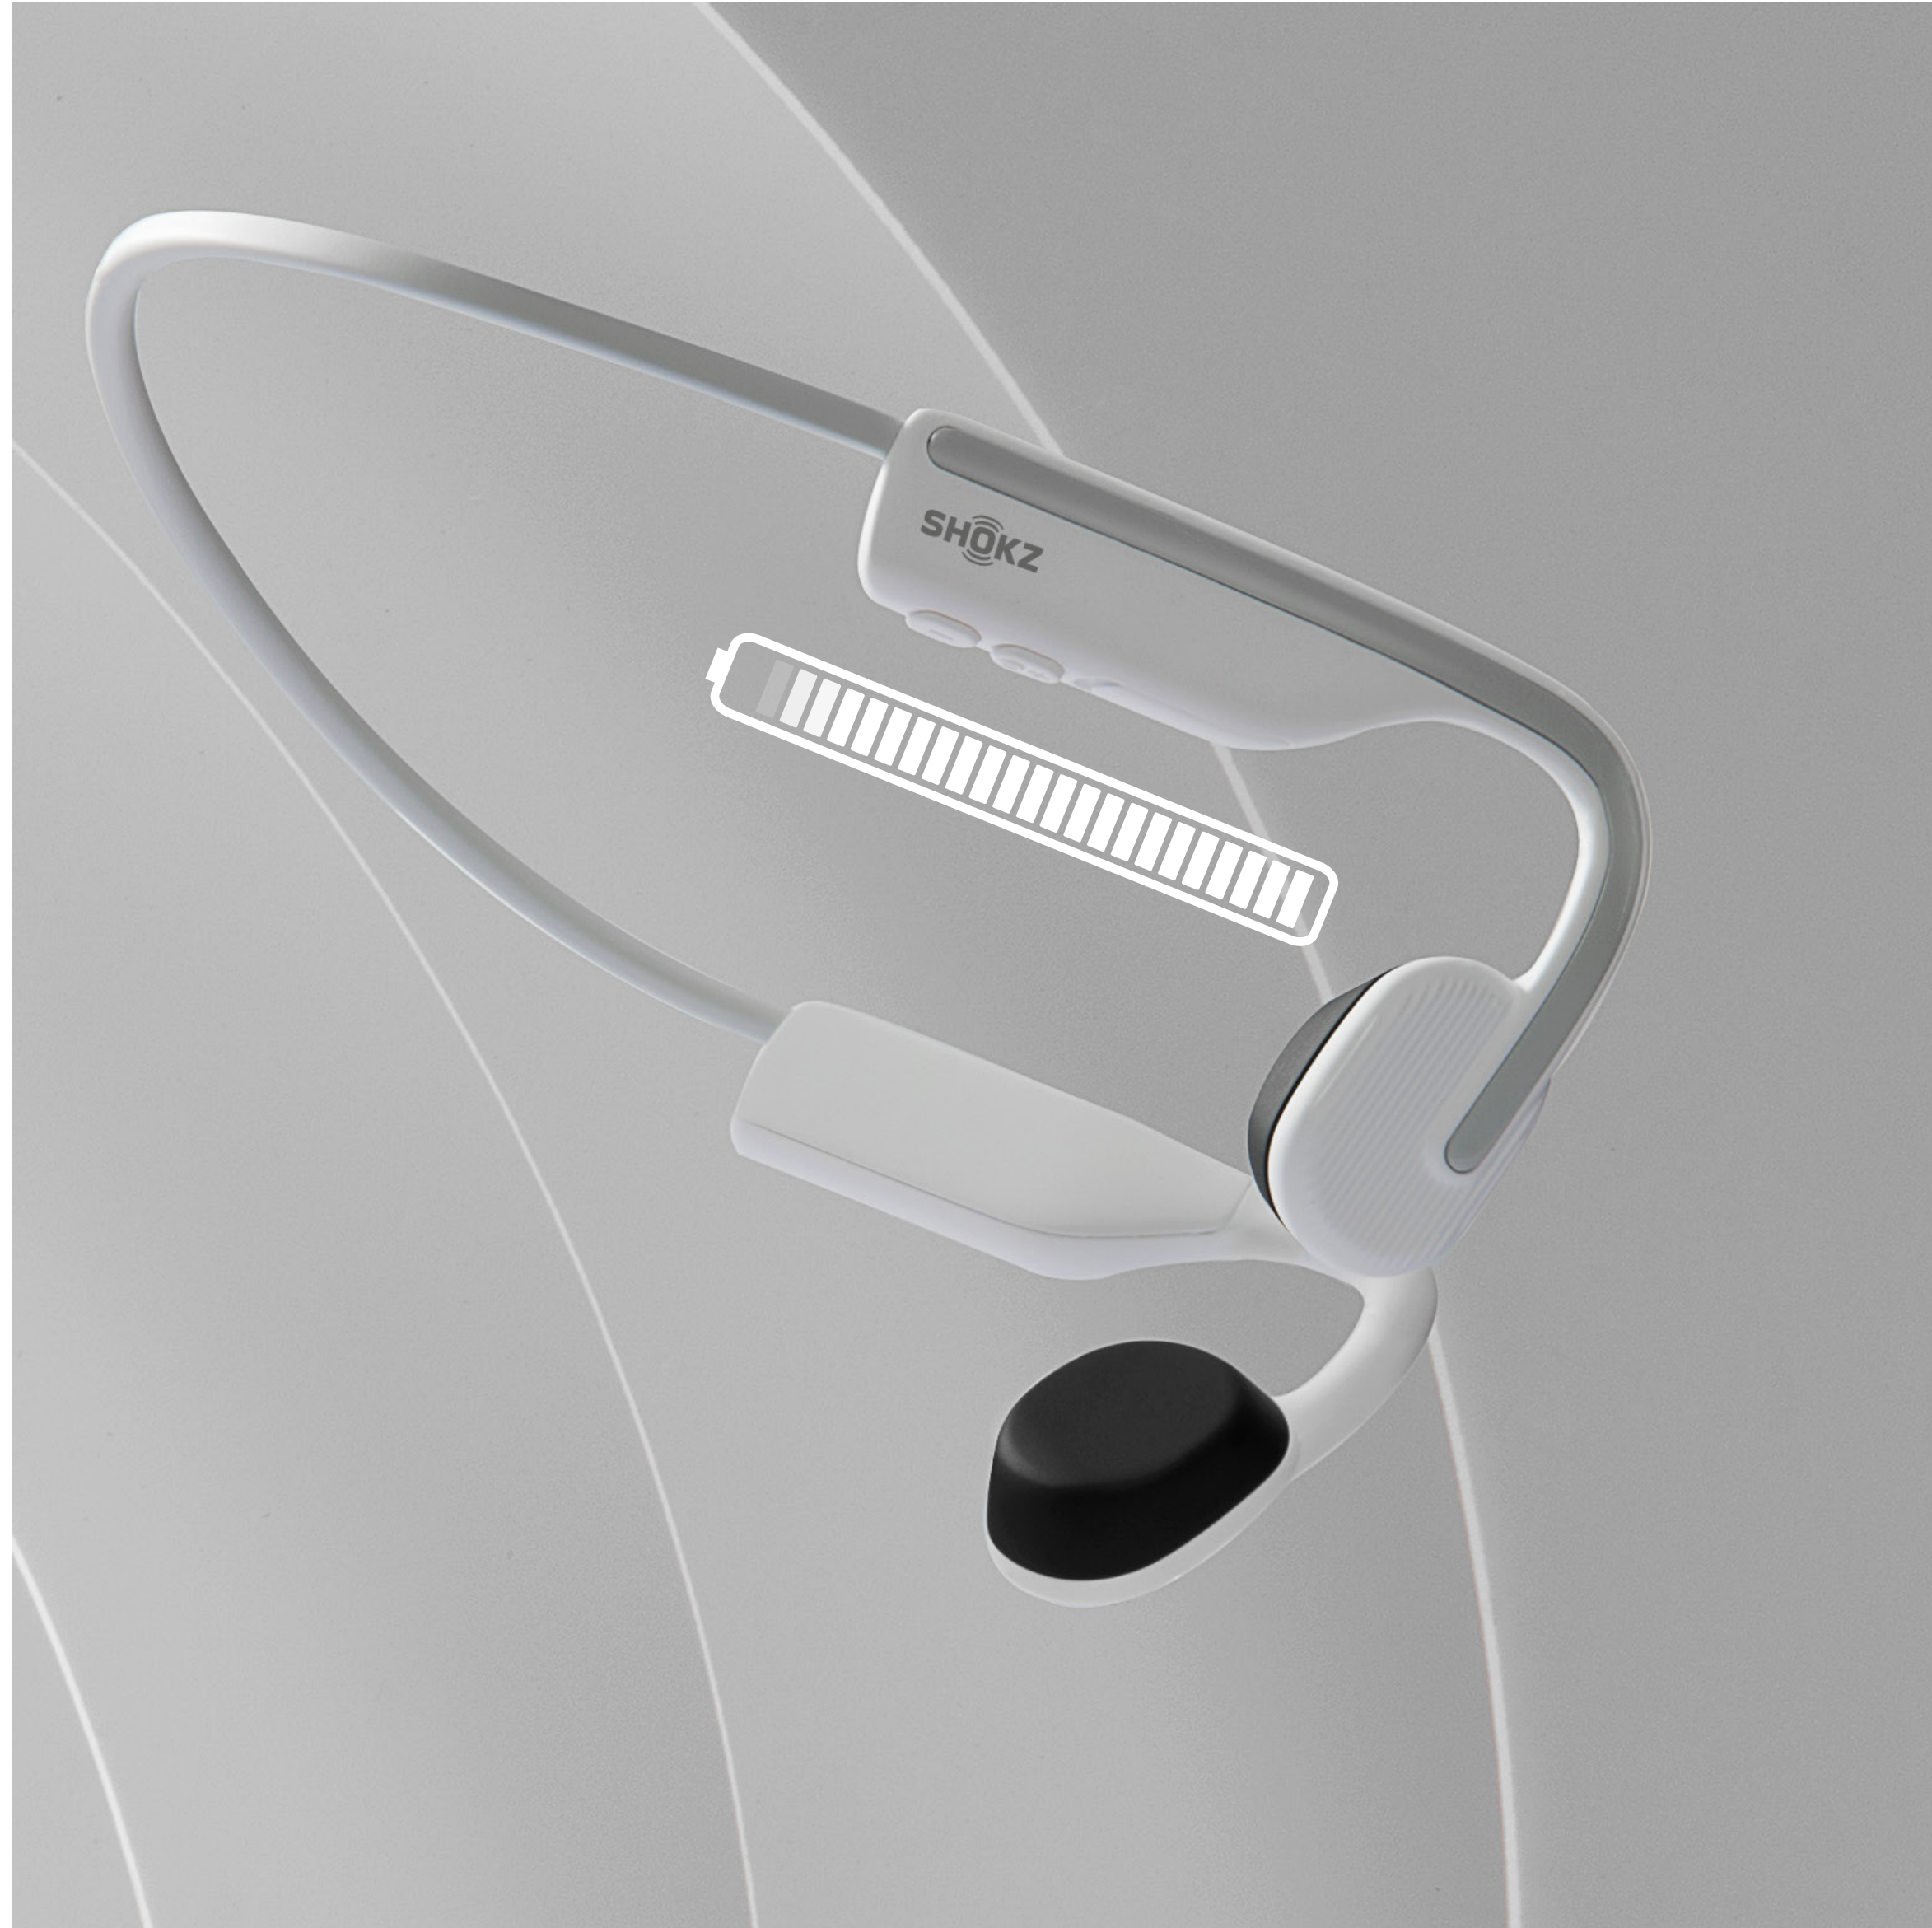

STAY PUT

OpenMove ensures secure fit through all ranges of movement.

PAIN FREE LISTENING

With nothing in, on or over ears, OpenMove allows bud-free, comfortable listening.

OUR MOST POWERFUL CHIP

Bluetooth® v5.1 brings a quick and stable connection.
Range up to 33ft (10 meters)

ENHANCED AUDIO

Patented PremiumPitch™ 2.0 bone conduction technology and duo-noise-cancelling eliminates ambient noise and delivers superior dynamic stereo sound, with more powerful bass loud volume, and less vibration.

SWEAT RESISTANCE

IP55 waterproof rating to withstand even the heaviest rain and sweat.

6-HOUR BATTERY LIFE

10-day standby time.

WEIGHTLESS

Lightweight at only 29g, OpenMove are made for uncompromised comfort.

2 EQ MODES

Tailored to your needs.

Standard mode
for outdoor use.

Human voice mode
for crystal clear sound,
best for audiobooks
& podcasts

MULTIPOINT-PAIRING EASY SWITCHING

1 pair of headphones for 2 devices, easily switch between a PC and your smartphone.