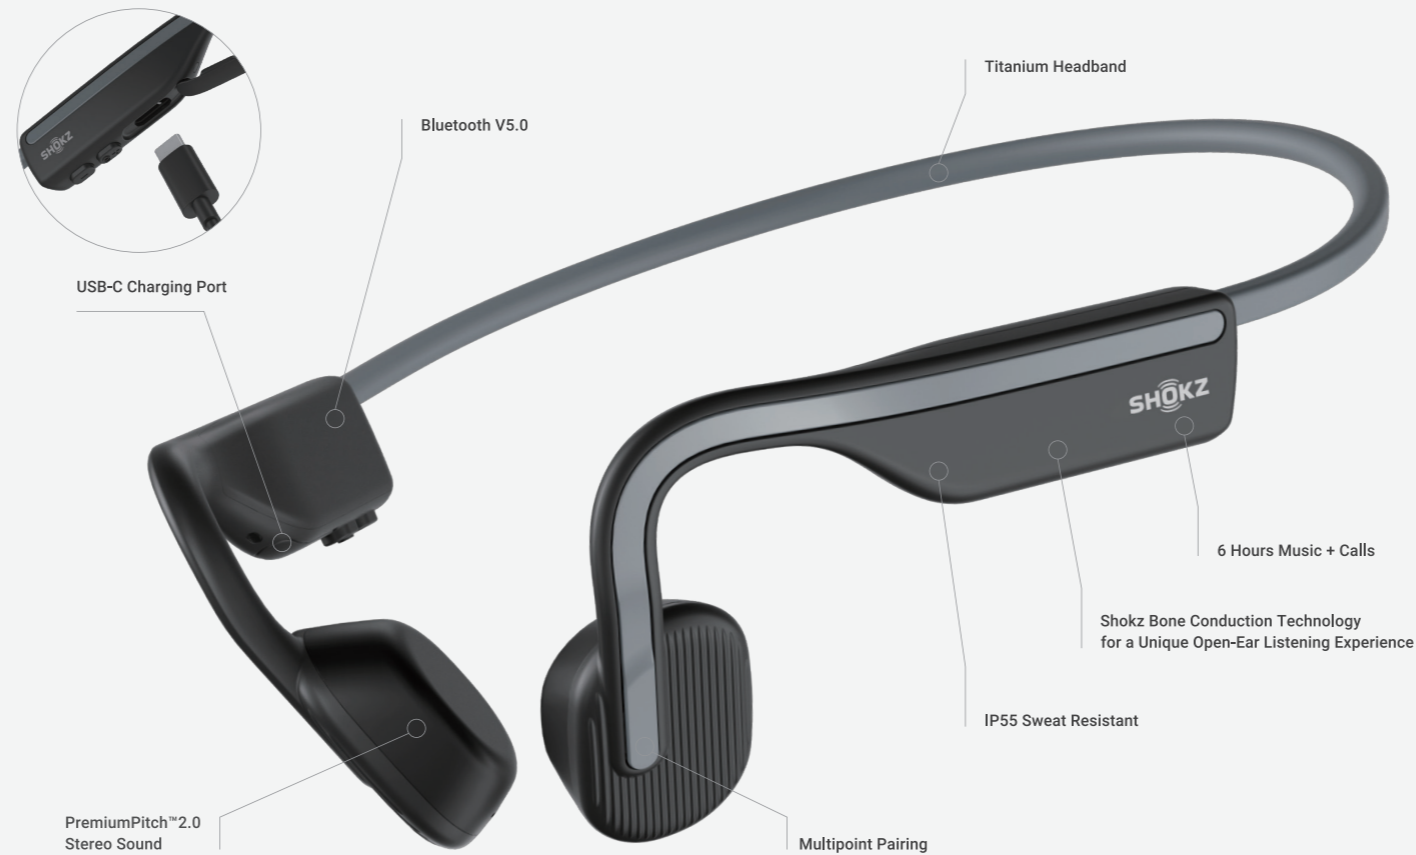

STAYING AWARE STAYING SAFE

Wearing headphones and reduced awareness while running, biking, and walking through traffic is a growing safety concern worldwide. Regulations governing headphone use while biking and driving are taking off. Join Shokz in our efforts towards safe movement.

www.shokz.com

8020800016

■ Grey ■ White ■ Blue ■ Pink

SHOKZ

2 YEARS WARRANTY

OPENMOVE

WIRELESS BONE CONDUCTION HEADPHONES