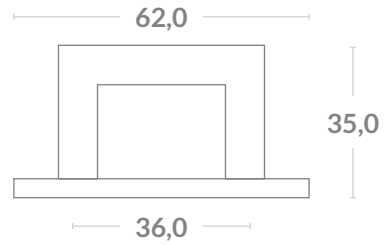

BRW/FLUSH/110

BRW/45

BRW/128

BRW/203

BRW/305

BRW/APP