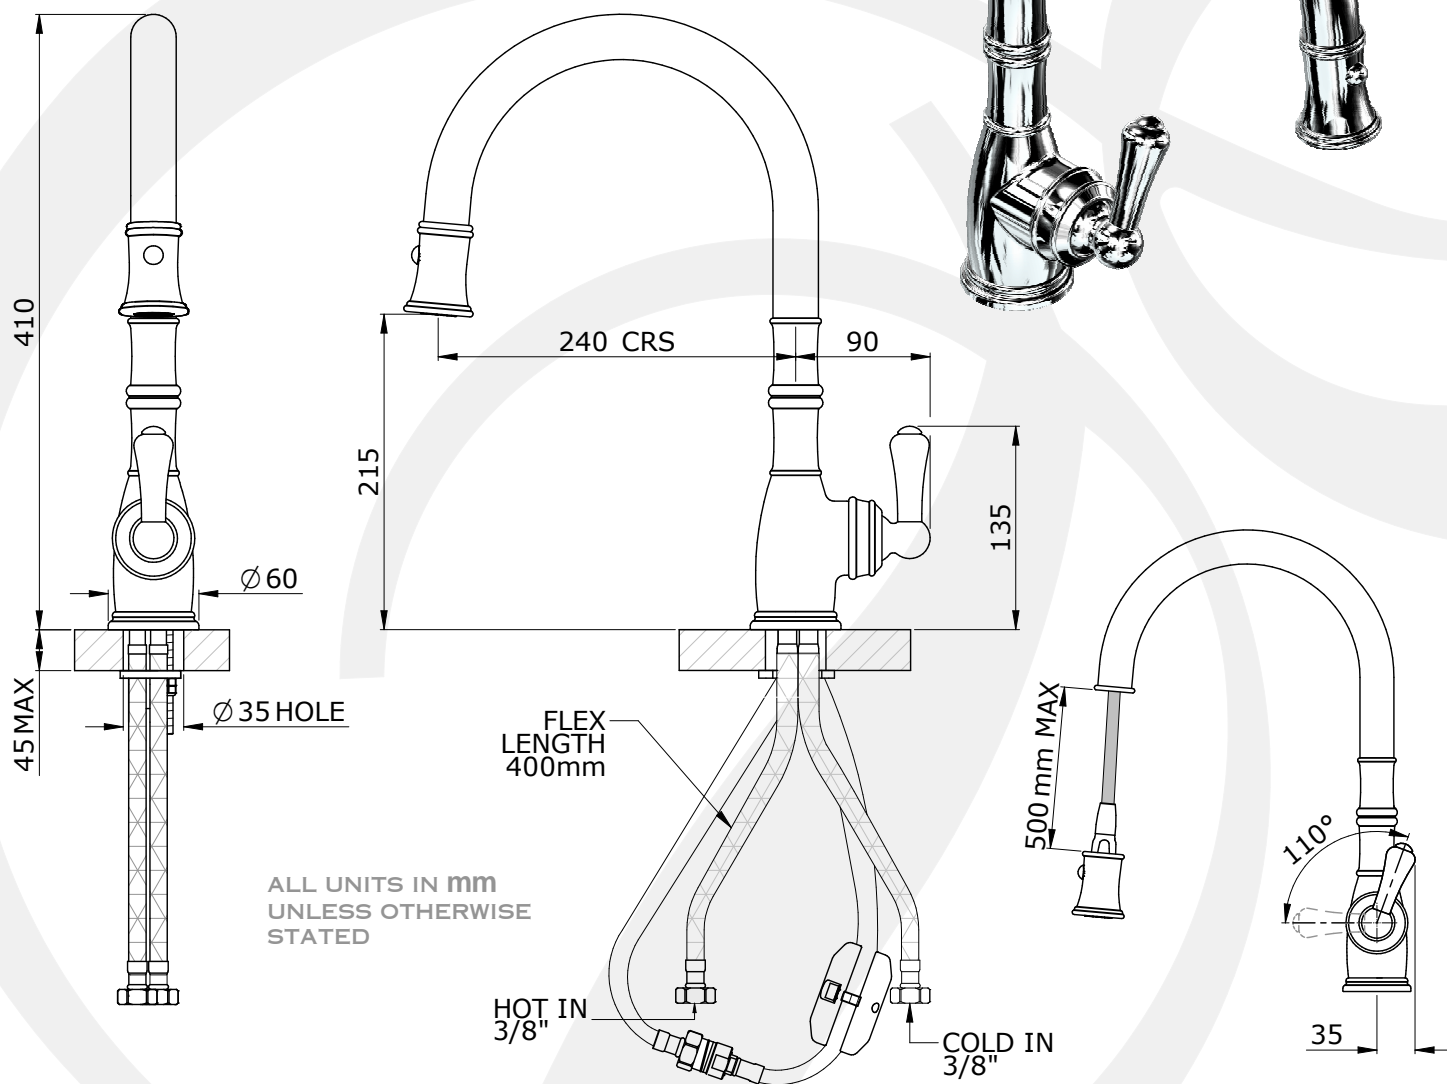

• SPECIFICATION •

• E.4744 - AQUITAINE SINGLE LEVER MIXER WITH PULL DOWN

- RETRACTABLE PULL DOWN METAL HANDSPRAY
- DUAL SPRAY WITH AUTOMATIC LOCK
- EASY CLEAN SPRAY NOZZLES
- AUTOMATIC RESET DIVERTER FUNCTION
- FLEXIBLE CONNECTORS FOR EASIER INSTALLATION

ALL UNITS IN mm
UNLESS OTHERWISE
STATED

AVAILABLE FINISHES:

- CHROME
- NICKEL
- PEWTER
- POLISHED BRASS
- SATIN BRASS
- GOLD
- ENGLISH BRONZE

• TEMP RANGE:
MIN 1°C / 34°F
MAX 70°C / 158°F

• RECOMMENDED
SUPPLY PRESSURE:
MIN 1BAR / 15PSI
MAX 5BAR / 75PSI

• PACKED WEIGHT:
4KG