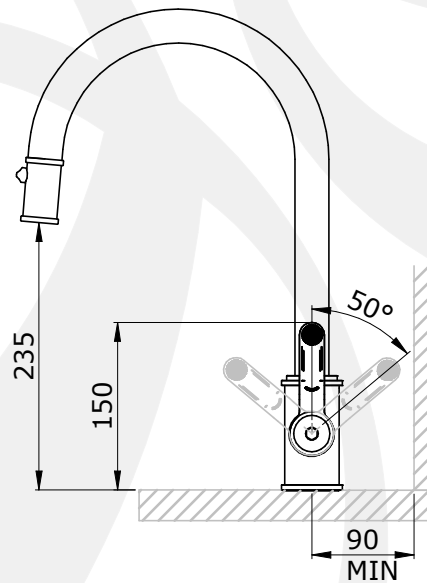

## • 4544/HT - INDUSTRIAL SINGLE LEVER PULLDOWN WITH HANDLE TEXTURED

- HANDCRAFTED IN THE UK
- CERAMIC DISC FLOW CONTROL
- RETRACTABLE PULL DOWN BRASS HANDSPRAY
- DUAL SPRAY WITH AUTOMATIC LOCK
- EASY CLEAN SPRAY NOZZLES
- AUTOMATIC RESET DIVERTER FUNCTION
- FLEXIBLE CONNECTORS FOR EASIER INSTALLATION
- SUPPLIED WITH 15MM DOUBLE CHECK VALVES
- IDEALLY INSTALLED IN EQUAL PRESSURE SYSTEMS

### AVAILABLE FINISHES:

- CHROME
- NICKEL
- PEWTER
- POLISHED BRASS
- SATIN BRASS
- AGED BRASS
- GOLD
- ENGLISH BRONZE

- TEMP RANGE:  
MIN 1°C / 34°F  
MAX 70°C / 158°F
- RECOMMENDED  
SUPPLY PRESSURE:  
MIN 1 BAR / 15PSI  
MAX 5BAR / 75PSI
- PACKED WEIGHT:  
3.8KG

### FLOW RATES:

- 1 BAR: 3.3 L/MIN
- 2 BAR: 5.0 L/MIN
- 3 BAR: 6.5 L/MIN