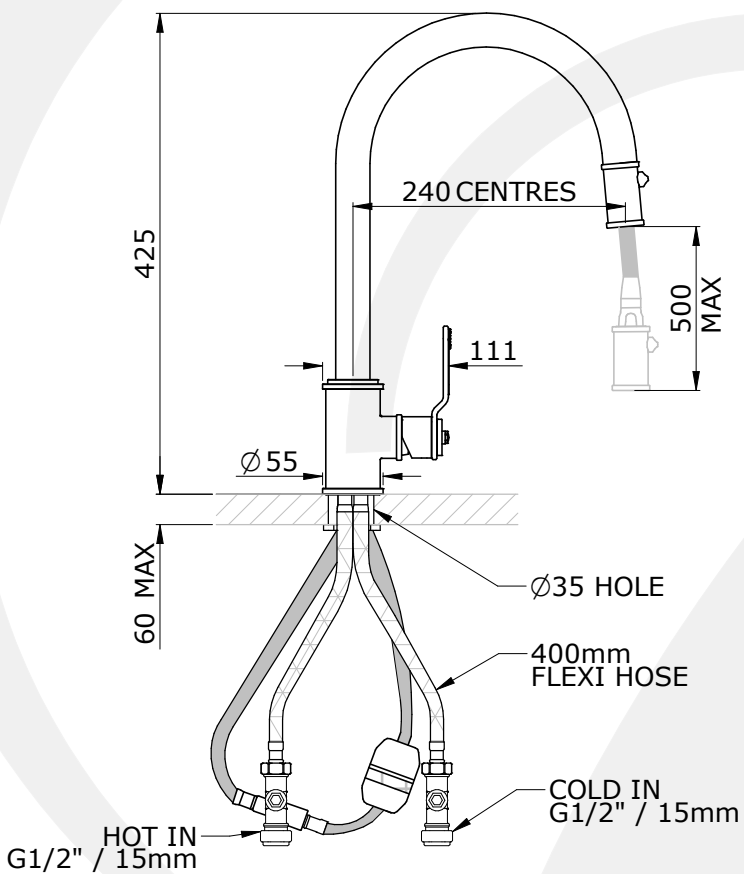

## • 4544/HT - INDUSTRIAL SINGLE LEVER PULLDOWN WITH HANDLE TEXTURED

- HANDCRAFTED IN THE UK
- CERAMIC DISC FLOW CONTROL
- RETRACTABLE PULL DOWN BRASS HANDSPRAY
- DUAL SPRAY WITH AUTOMATIC LOCK
- EASY CLEAN SPRAY NOZZLES
- AUTOMATIC RESET DIVERTER FUNCTION
- FLEXIBLE CONNECTORS FOR EASIER INSTALLATION
- SUPPLIED WITH 15MM DOUBLE CHECK VALVES
- IDEALLY INSTALLED IN EQUAL PRESSURE SYSTEMS

### AVAILABLE FINISHES:

- CHROME
- NICKEL
- PEWTER
- POLISHED BRASS
- SATIN BRASS
- AGED BRASS
- GOLD
- ENGLISH BRONZE

- TEMP RANGE:  
MIN 1°C / 34°F  
MAX 70°C / 158°F
- RECOMMENDED  
SUPPLY PRESSURE:  
MIN 1 BAR / 15PSI  
MAX 5BAR / 75PSI
- PACKED WEIGHT:  
3.8KG

### AVAILABLE OPTIONS:

- SMOOTH LEVER VARIANT
- NON PULL-DOWN VERSIONS
- 6.6L/MIN REGULATED SPOUT (PREFIX AR.)

### FLOW RATES:

- 1 BAR: 3.3 L/MIN
- 2 BAR: 5.0 L/MIN
- 3 BAR: 6.5 L/MIN