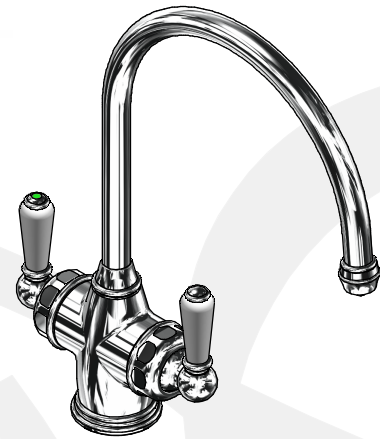

• SPECIFICATION •

• 1437 - PARTHIAN C-SPOUT SINK MIXER WITH FILTRATION

- Handcrafted in the UK
- Ceramic disc flow control
- Vernier insert for accurate handle alignment
- Supplied with white ceramic levers
- Single flow spout
- Supplied with 15mm check valves
- Ideally installed in equal pressure systems
- Stainless steel filter housing
- Swiss made Katadyn filter
- Flow regulated filtration for optimum performance
- Filters down to 0.2 microns
- Activated carbon core Reduces Chlorine, odour and bad taste
- Heavy metal removal
- Filter replacement every 6 months recommended

ALL UNITS IN mm
UNLESS OTHERWISE
STATED

Available Options:

- 6.6L/min regulated spout (Prefix AR.)
- Rinse version
- Black ceramic or Plated Levers
- Corian and Avonite Lever Finishes
- Matching soap dispensers

Flow Rates:

- 1 Bar: 7.2 L/Min
- 2 Bar: 10.8 L/Min
- 3 Bar: 13.4 L/Min

Available Finishes:

- Chrome
- Nickel
- Pewter
- Polished Brass
- Satin Brass
- Aged Brass
- Gold
- English Bronze

• Temp Range:
Min 1°C / 34°F
Max 70°C / 158°F