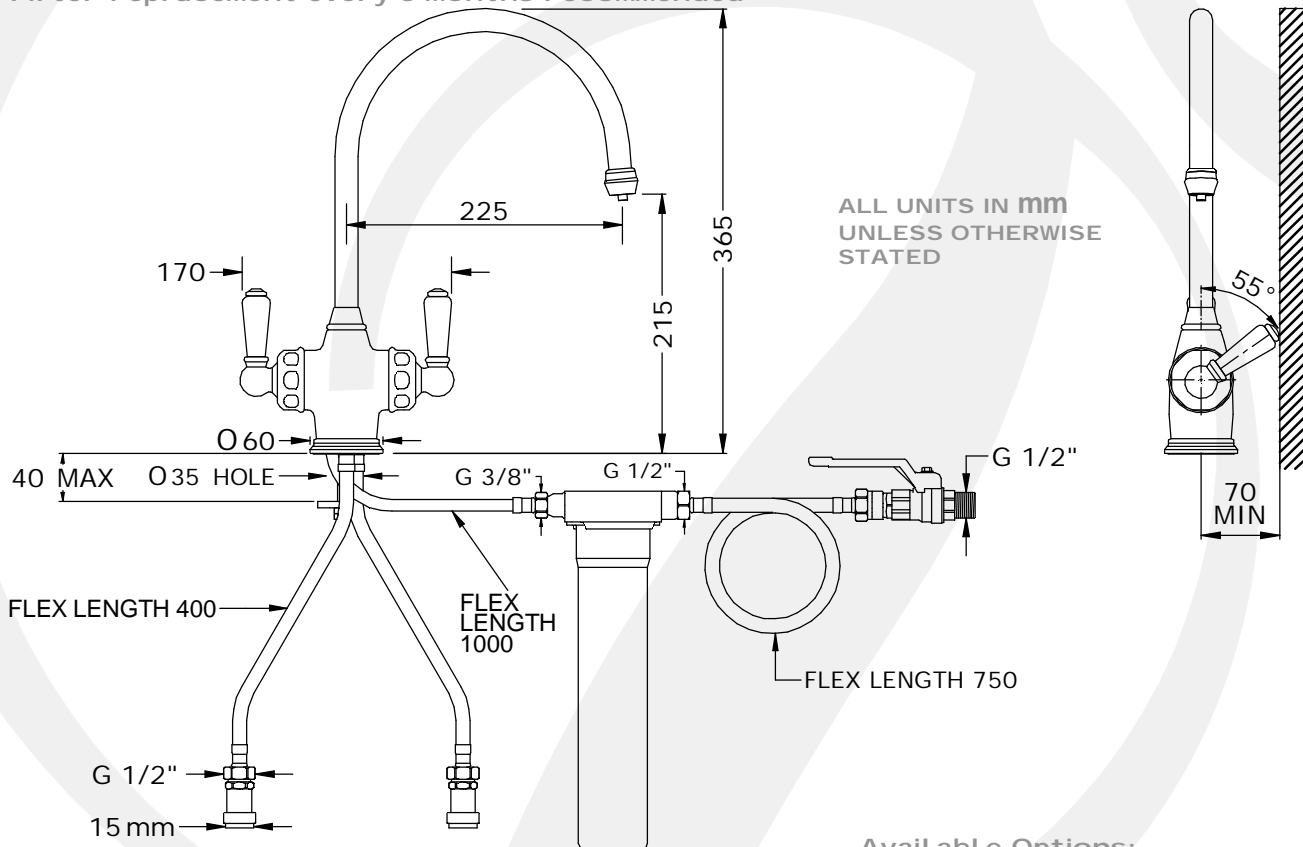

• SPECIFICATION •

• 1437 - PARTHIAN C-SPOUT SINK MIXER WITH FILTRATION

- Handcrafted in the UK
- Ceramic disc flow control
- Vernier insert for accurate handle alignment
- Supplied with white ceramic levers
- Single flow spout
- Supplied with 15mm check valves
- Ideally installed in equal pressure systems
- Stainless steel filter housing
- Swiss made Katadyn filter
- Flow regulated filtration for optimum performance
- Filters down to 0.2 microns
- Activated carbon core Reduces Chlorine, odour and bad taste
- Heavy metal removal
- Filter replacement every 6 months recommended

ALL UNITS IN mm
UNLESS OTHERWISE
STATED

Available Options:

- 6.6L/min regulated spout (Prefix AR.)
- Rinse version
- Black ceramic or Plated Levers
- Corian and Avonite Lever Finishes
- Matching soap dispensers

Flow Rates:

- 1 Bar: 7.2 L/Min
- 2 Bar: 10.8 L/Min
- 3 Bar: 13.4 L/Min

Available Finishes:

- Chrome
- Nickel
- Pewter
- Polished Brass
- Satin Brass
- Aged Brass
- Gold
- English Bronze

• Temp Range:
Min 1°C / 34°F
Max 70°C / 158°F