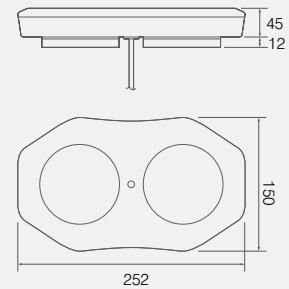

EQBT251R65A-MM

Enkelboutsmontage