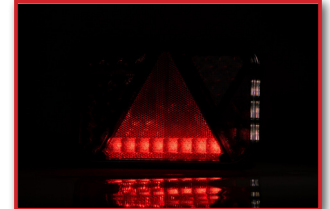

Specifications

- Universal rear lights with **canbus solution with 99,9% compatibility**
- This rear light is one of a kind with lightcontrol system. This new variant of the VC-2700 lamp has been tested **successful over 200 different types of cars.**
- 12v
- Dimensions: 200 x 130 x 50mm
- Bolt distance: 152mm
- European homologation
- Lamp is fully waterproof
- 5PIN Bayonet connection
- Optional polarity connection
- ElectroMagnetic Compatibility – EMC certificate
- 2 Years warranty