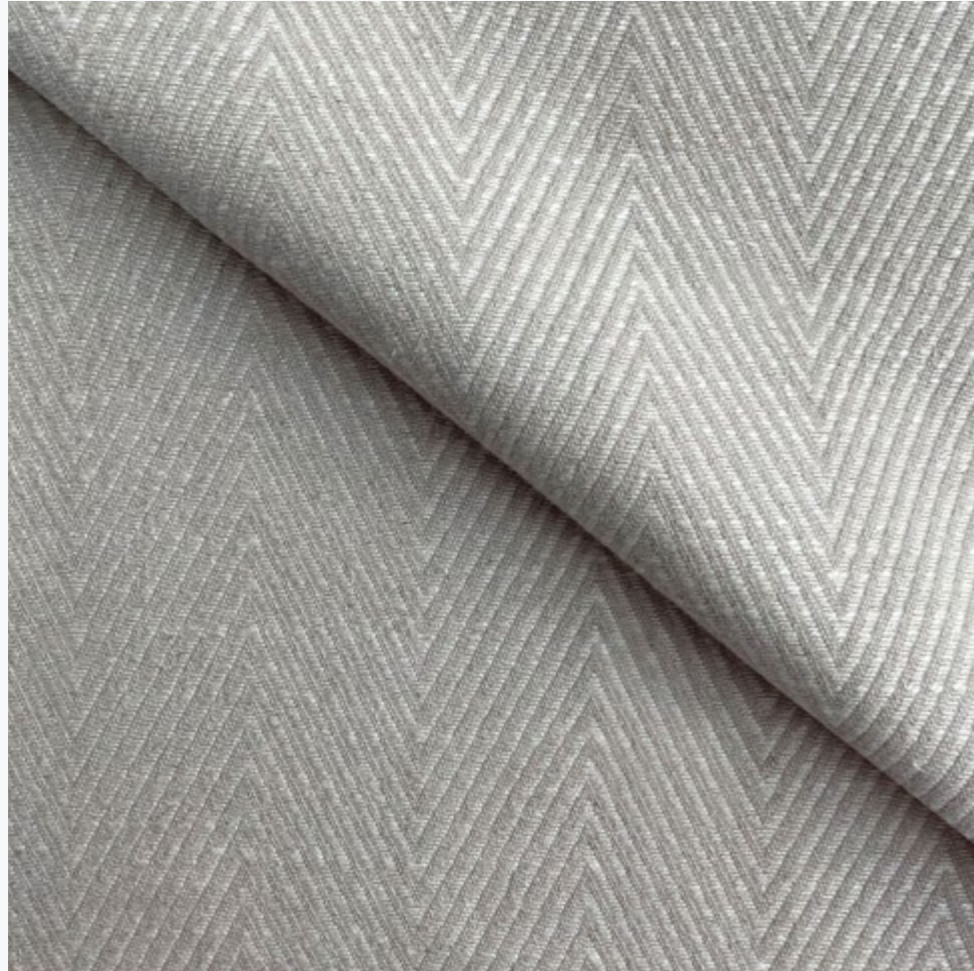

RE CHARGE

Available as Upholstery
Width 140 cm
Weight 440 gr/m²
Composition 51% LI, 34% CV, 10% CO, 5% PES
Colors 3 standard colors

Care instructions
Martindale 30.000
Pilling 2/3
Note + dry cleaning is advised
+ due to the inherent imperfections in natural fibers, there may be a subtle variation in color tone and minor irregularities that are typical to linen and recycled materials

RE CHARGE PRICE LIST

ARTICLE	ARTICLE CODE	COLOR	CUT LENGTH	FULL ROLL*
Upholstery	REC1201	1201	€ 109,- / m¹	€ 85,- / m¹
	REC1202	1202	€ 109,- / m¹	€ 85,- / m¹
	REC1203	1203	€ 109,- / m¹	€ 85,- / m¹

* Roll length is ± 30 m¹. Please contact us for up-to-date roll lengths.

Fabric prices are calculated per linear meter. When ordering 1 m¹ of a fabric with a width of 140cm, you will receive 100 x 140cm fabric.

For quantities over 200m¹, please contact our sales department for project prices.

PLEASE NOTE! Prices are public prices and include VAT. Please inform for your purchase conditions. The price per m¹ is including shipping costs. Costs for tailoring and installation are not included.