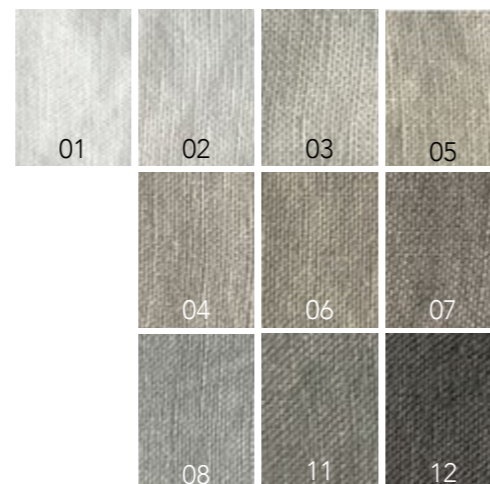

**STAY IN PRICE LIST**

| ARTICLE | ARTICLE CODE | COLOR | CUT LENGTH 0-10 M <sup>1</sup> | CUT LENGTH 10-25 M <sup>1</sup> | FULL ROLL 25M <sup>1</sup> |
|---------|--------------|-------|--------------------------------|---------------------------------|----------------------------|
| Curtain | STI01        | 01    | € 272,- / m <sup>1</sup>       | € 255,- / m <sup>1</sup>        | € 235,- / m <sup>1</sup>   |
|         | STI02        | 02    | € 272,- / m <sup>1</sup>       | € 255,- / m <sup>1</sup>        | € 235,- / m <sup>1</sup>   |
|         | STI03        | 03    | € 272,- / m <sup>1</sup>       | € 255,- / m <sup>1</sup>        | € 235,- / m <sup>1</sup>   |
|         | STI04        | 04    | € 272,- / m <sup>1</sup>       | € 255,- / m <sup>1</sup>        | € 235,- / m <sup>1</sup>   |
|         | STI05        | 05    | € 272,- / m <sup>1</sup>       | € 255,- / m <sup>1</sup>        | € 235,- / m <sup>1</sup>   |
|         | STI06        | 06    | € 272,- / m <sup>1</sup>       | € 255,- / m <sup>1</sup>        | € 235,- / m <sup>1</sup>   |
|         | STI07        | 07    | € 272,- / m <sup>1</sup>       | € 255,- / m <sup>1</sup>        | € 235,- / m <sup>1</sup>   |
|         | STI08        | 08    | € 272,- / m <sup>1</sup>       | € 255,- / m <sup>1</sup>        | € 235,- / m <sup>1</sup>   |
|         | STI09        | 09    | € 272,- / m <sup>1</sup>       | € 255,- / m <sup>1</sup>        | € 235,- / m <sup>1</sup>   |
|         | STI10        | 10    | € 272,- / m <sup>1</sup>       | € 255,- / m <sup>1</sup>        | € 235,- / m <sup>1</sup>   |