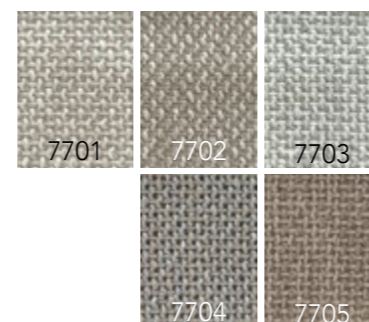

RE COVER PRICE LIST

ARTICLE	ARTICLE CODE	COLOR	CUT LENGTH	FULL ROLL*	>200M
Curtain	REC7701	7701	€ 146,- / m¹	€ 113,- / m¹	€ 103,- / m¹
	REC7702	7702	€ 146,- / m¹	€ 113,- / m¹	€ 103,- / m¹
	REC7703	7703	€ 146,- / m¹	€ 113,- / m¹	€ 103,- / m¹
	REC7704	7704	€ 146,- / m¹	€ 113,- / m¹	€ 103,- / m¹
	REC7705	7705	€ 146,- / m¹	€ 113,- / m¹	€ 103,- / m¹

* Roll length is ± 30 m¹. Please contact us for up-to-date roll lengths.

Fabric prices are calculated per linear meter. When ordering 1 m¹ of a fabric with a width of 280cm, you will receive 100 x 280cm fabric.

PLEASE NOTE! Prices are public prices and include VAT. Please inform for your purchase conditions. The price per m¹ is including shipping costs. Costs for tailoring and installation are not included.