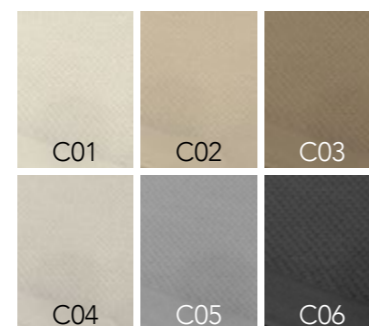

SETTLE IN

Available as Throw, baby blanket
Design Frankly Amsterdam
Size 140 x 180cm (throw), 140 x 260cm (bed end) or 70 x 90cm (baby blanket)
Technique Knitted
Colors 6 Standard
Color design Frankly Amsterdam
Material 100% Cashmere
Advantages + extremely soft
+ natural material of the highest quality
+ more colors available on request
+ handmade in Italy