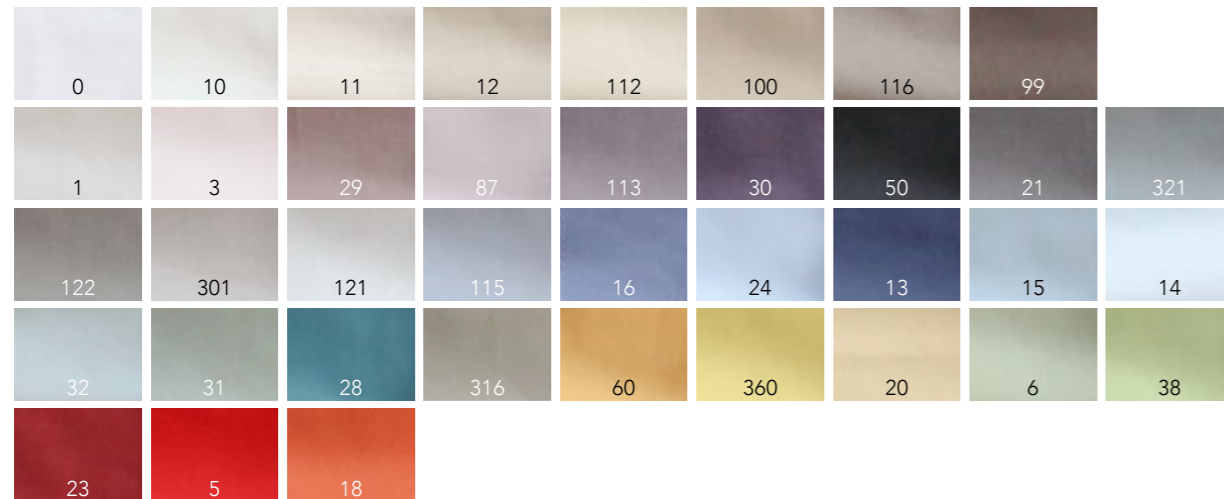

COLOR OPTIONS CALM DOWN