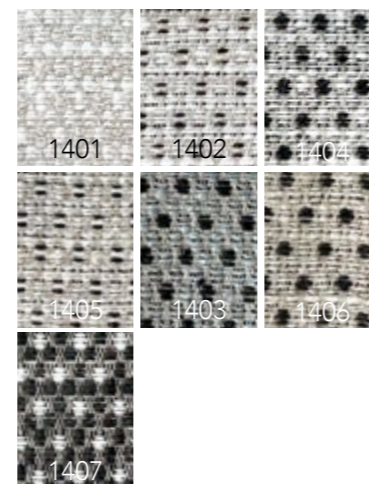

PILLOW TALK PRICE LIST

ARTICLE	ARTICLE CODE	COLOR	CUT LENGTH	FULL ROLL*
Upholstery	PIT1401	1401	€ 122,- / m¹	€ 95,- / m¹
	PIT1402	1402	€ 122,- / m¹	€ 95,- / m¹
	PIT1403	1403	€ 122,- / m¹	€ 95,- / m¹
	PIT1404	1404	€ 122,- / m¹	€ 95,- / m¹
	PIT1405	1405	€ 122,- / m¹	€ 95,- / m¹
	PIT1406	1406	€ 122,- / m¹	€ 95,- / m¹
	PIT1407	1407	€ 122,- / m¹	€ 95,- / m¹

* Roll length is ± 30 m¹. Please contact us for up-to-date roll lengths.

Fabric prices are calculated per linear meter. When ordering 1 m¹ of a fabric with a width of 140cm, you will receive 100 x 140cm fabric.

For quantities over 200m¹, please contact our sales department for project prices.

PLEASE NOTE! Prices are public prices and include VAT. Please inform for your purchase conditions. The price per m¹ is including shipping costs. Costs for tailoring and installation are not included.