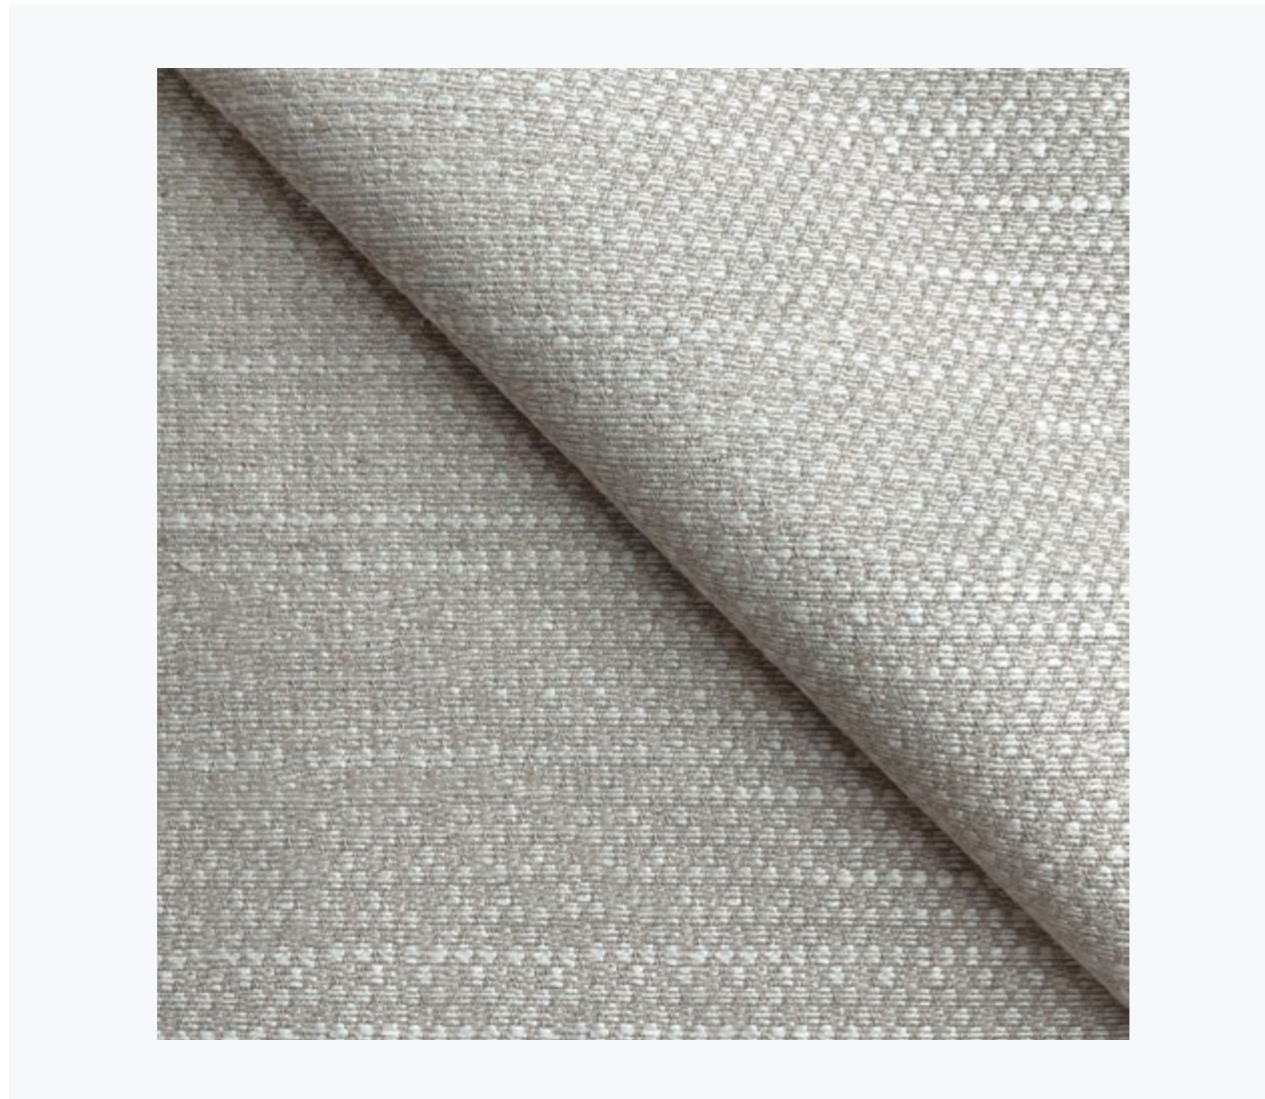

PILLOW TALK

Available as Upholstery
Width 140 cm
Weight 450 gr/m²
Composition 55% LI, 45% CV
Colors 7 standard colors

Care instructions
Martindale 16.000
Pilling 3
Note + dry cleaning is advised
+ due to the inherent imperfections in natural fibers, there may be a subtle variation in color tone and minor irregularities that are typical to linen and recycled materials