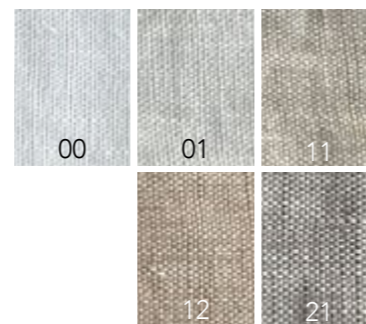

NEW DAY PRICE LIST

| ARTICLE | ARTICLE<br>CODE | COLOR | CUT LENGTH               | CUT LENGTH               | FULL ROLL                |
|---------|-----------------|-------|--------------------------|--------------------------|--------------------------|
|         |                 |       | 0-10 M <sup>1</sup>      | 10-25 M <sup>1</sup>     | 25M <sup>1</sup>         |
| Curtain | NED00           | 00    | € 189,- / m <sup>1</sup> | € 179,- / m <sup>1</sup> | € 163,- / m <sup>1</sup> |
|         | NED01           | 01    | € 189,- / m <sup>1</sup> | € 179,- / m <sup>1</sup> | € 163,- / m <sup>1</sup> |
|         | NED11           | 11    | € 189,- / m <sup>1</sup> | € 179,- / m <sup>1</sup> | € 163,- / m <sup>1</sup> |
|         | NED12           | 12    | € 189,- / m <sup>1</sup> | € 179,- / m <sup>1</sup> | € 163,- / m <sup>1</sup> |
|         | NED21           | 21    | € 189,- / m <sup>1</sup> | € 179,- / m <sup>1</sup> | € 163,- / m <sup>1</sup> |