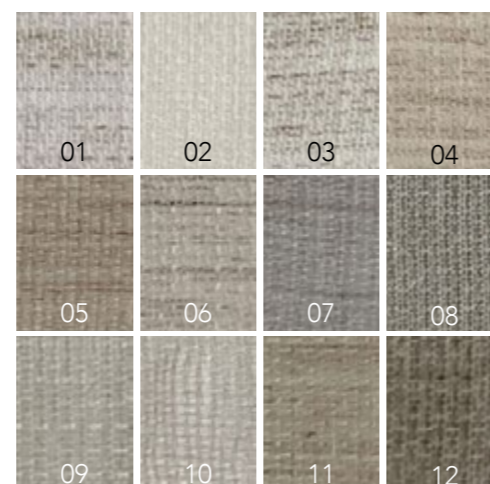

AFTER NOON

Available as
Roll width
Weave direction

Curtain
330 cm

Turnable
Type
Composition
Colors

Yes
In-between
85% PL, 15% LI
12 Standard:

Care instructions
Notes

+ dry cleaning is advised
+ due to different yarn dye lots a slight variation in color tone may occur