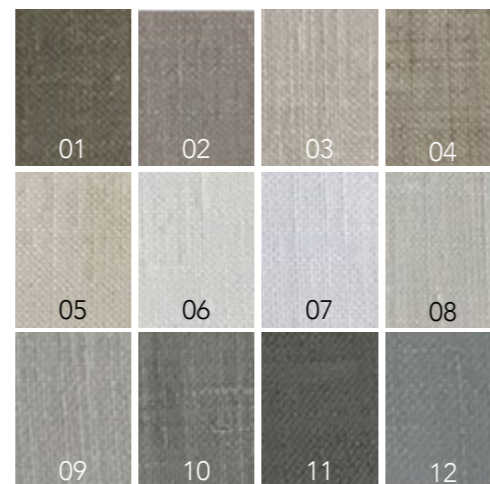

SUN SET

Available as
Roll width
Weave direction

Curtain
330 cm

Turnable
Type
Composition
Colors

Yes
Sheer
80% PL, 20% LI
12 Standard

Care instructions
Notes

+ dry cleaning is advised
+ due to different yarn dye lots a slight variation in color tone may occur