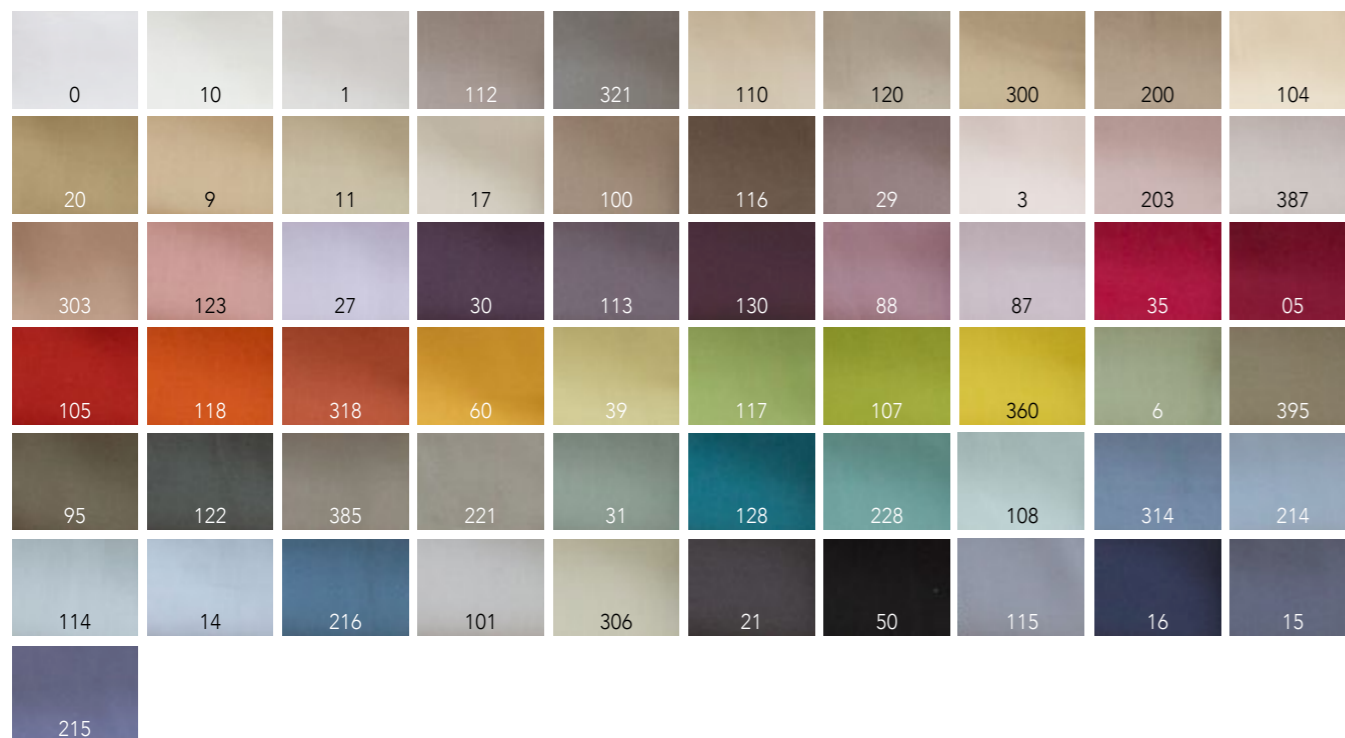

COLOR OPTIONS RISE UP