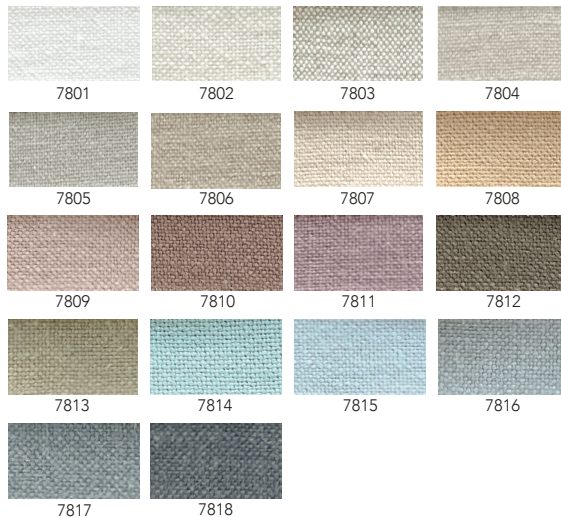

This timeless classic is represented in both our upholstery range and curtain collection. It's the first image you picture when linen is mentioned. Wake Up is beautifully made from 100% linen in a classic weave structure. Perfect for both furniture upholstery and window dressing, whatever you choose to use it for Wake Up easily adds warmth and elegance to any space.

Wake Up is made for you by skilled hands in Europe.