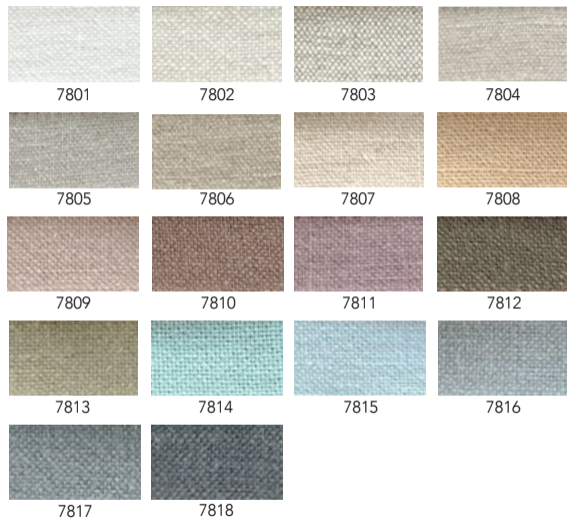

This timeless classic is represented in both our upholstery range and curtain collection. It's the first image you picture when linen is mentioned. Wake Up is beautifully made from 100% linen in a classic weave structure. Perfect for both furniture upholstery and window dressing, whatever you choose to use it for Wake Up easily adds warmth and elegance to any space.

Wake Up is made for you by skilled hands in Europe.