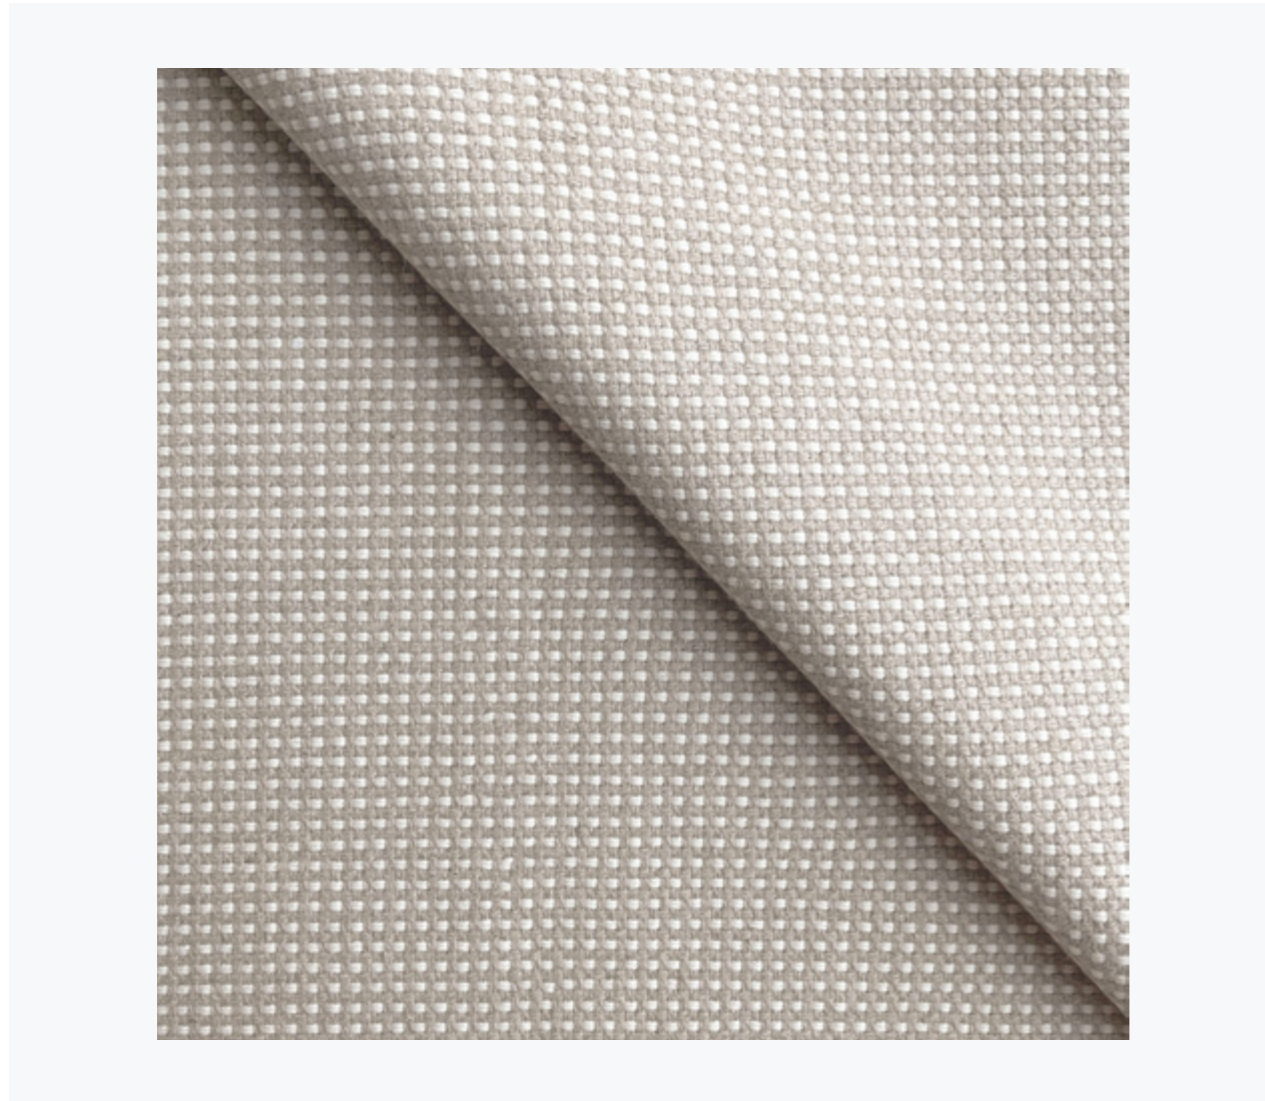

SOME DAY

Available as Upholstery
Width 140 cm
Weight 540 gr/m²
Composition 60% LI, 30% CO, 10% PES
Colors 2 standard colors

Care instructions
Martindale 20.000
Pilling 3/4
Delivery time 2 Weeks
Note + dry cleaning is advised
+ due to the inherent imperfections in natural fibers, there may be a subtle variation in color tone and minor irregularities that are typical to linen and recycled materials

SOME DAY PRICE LIST

ARTICLE	ARTICLE CODE	COLOR	CUT LENGTH	FULL ROLL*
Upholstery	SOD1501	1501	€ 119,- / m¹	€ 93,- / m¹
	SOD1502	1502	€ 119,- / m¹	€ 93,- / m¹

* Roll length is ± 30 m¹. Please contact us for up-to-date roll lengths.

Fabric prices are calculated per linear meter. When ordering 1 m¹ of a fabric with a width of 140cm, you will receive 100 x 140cm fabric.

For quantities over 200m¹, please contact our sales department for project prices.

PLEASE NOTE! Prices are public prices and include VAT. Please inform for your purchase conditions. The price per m¹ is including shipping costs. Costs for tailoring and installation are not included.