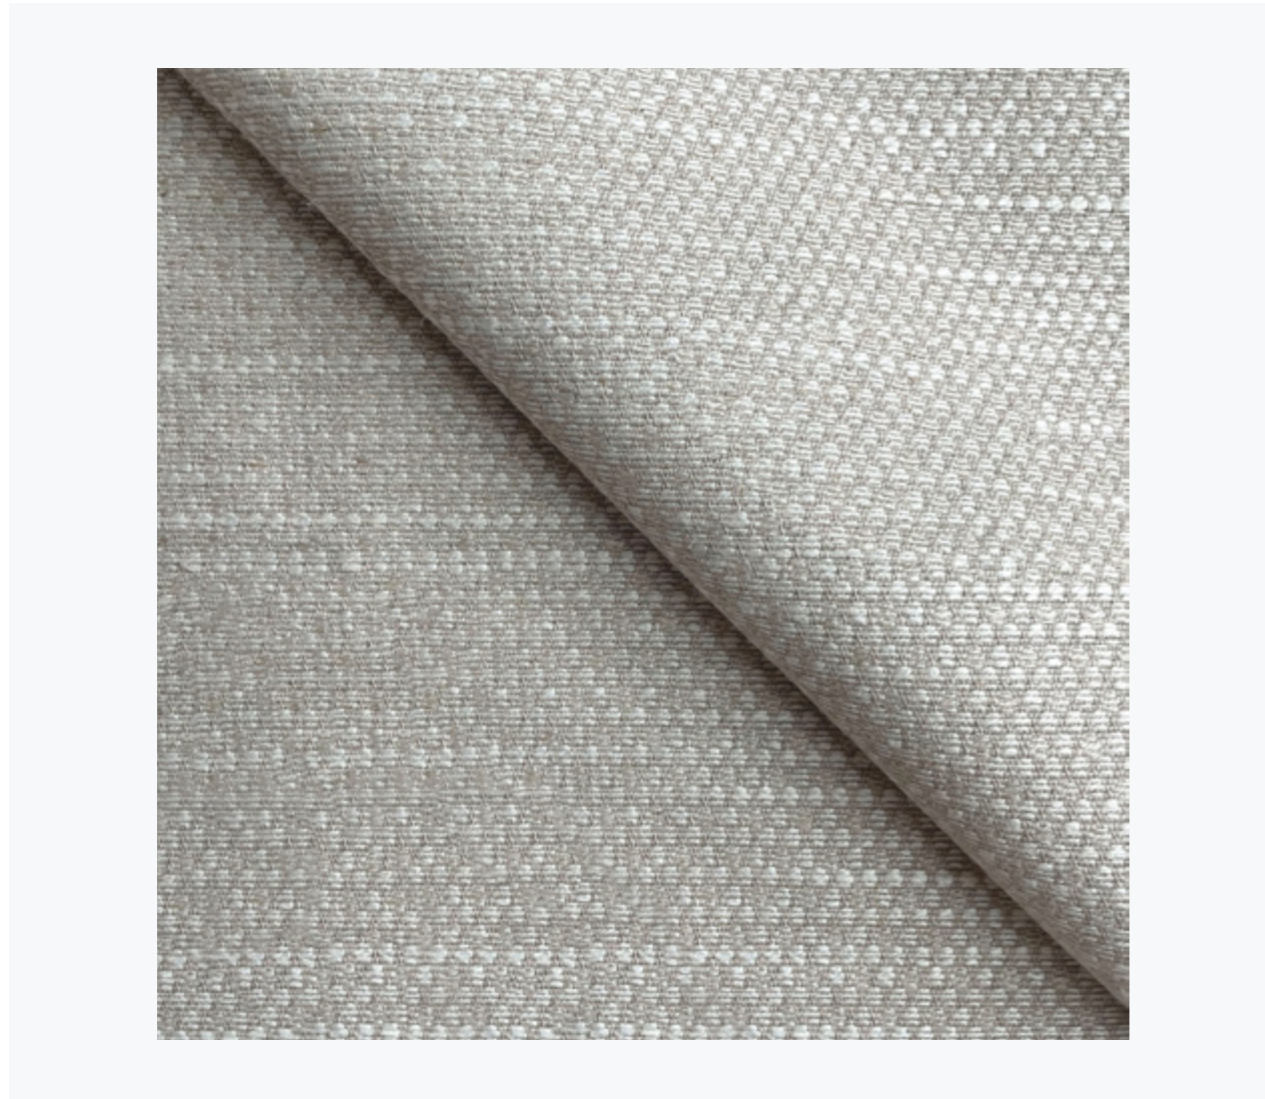

PILLOW TALK

Available as Upholstery
Width 140 cm
Weight 450 gr/m2
Composition 55% LI, 45% CV
Colors 7 standard colors

Care instructions
Martindale 16.000
Pilling 3
Delivery time 2 Weeks
Note + dry cleaning is advised
+ due to the inherent imperfections in natural fibers, there may be a subtle variation in color tone and minor irregularities that are typical to linen and recycled materials