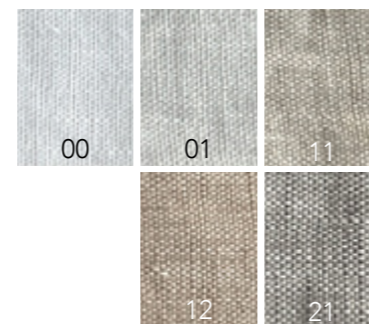

NEW DAY PRICE LIST

| ARTICLE | ARTICLE CODE | COLOR | CUT LENGTH 0-10 M ¹ | CUT LENGTH 10-25 M ¹ | FULL ROLL 25M ¹ |
|---------|--------------|-------|--------------------------------|---------------------------------|----------------------------|
| Curtain | NED00 | 00 | € 189,- / m ¹ | € 179,- / m ¹ | € 163,- / m ¹ |
| | NED01 | 01 | € 189,- / m ¹ | € 179,- / m ¹ | € 163,- / m ¹ |
| | NED11 | 11 | € 189,- / m ¹ | € 179,- / m ¹ | € 163,- / m ¹ |
| | NED12 | 12 | € 189,- / m ¹ | € 179,- / m ¹ | € 163,- / m ¹ |
| | NED21 | 21 | € 189,- / m ¹ | € 179,- / m ¹ | € 163,- / m ¹ |