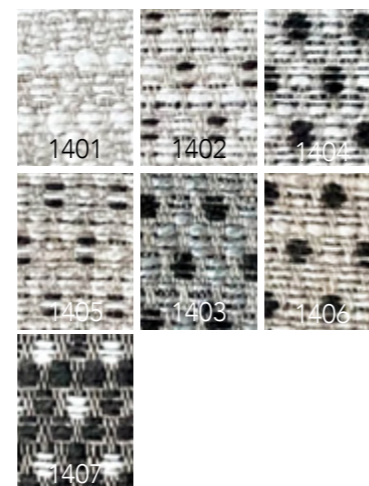

PILLOW TALK PRICE LIST

ARTICLE	ARTICLE CODE	COLOR	CUT LENGTH	FULL ROLL*
Upholstery	PIT1401	1401	€ 122,- / m¹	€ 95,- / m¹
	PIT1402	1402	€ 122,- / m¹	€ 95,- / m¹
	PIT1403	1403	€ 122,- / m¹	€ 95,- / m¹
	PIT1404	1404	€ 122,- / m¹	€ 95,- / m¹
	PIT1405	1405	€ 122,- / m¹	€ 95,- / m¹
	PIT1406	1406	€ 122,- / m¹	€ 95,- / m¹
	PIT1407	1407	€ 122,- / m¹	€ 95,- / m¹

* Roll length is ± 30 m¹. Please contact us for up-to-date roll lengths.

This fabric will be discontinued! Please contact us to check the remaining available stock.

Fabric prices are calculated per linear meter. When ordering 1 m¹ of a fabric with a width of 140cm, you will receive 100 x 140cm fabric.

For quantities over 200m¹, please contact our sales department for project prices.

PLEASE NOTE! Prices are public prices and include VAT. Please inform for your purchase conditions. The price per m¹ is including shipping costs. Costs for tailoring and installation are not included.