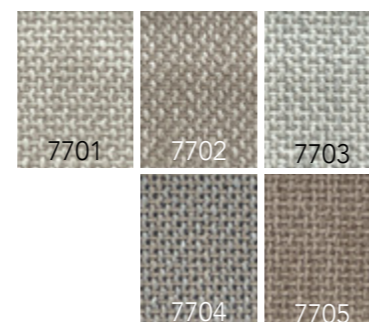

ROYAL COMFORT PRICE LIST

| ARTICLE | ARTICLE CODE | COLOR | CUT LENGTH | FULL ROLL ± 30 M ¹ |
|---------|--------------|-------|-------------------------|-------------------------------|
| Curtain | ROC4601 | 4601 | € 80,- / m ¹ | € 73,- / m ¹ |
| | ROC4602 | 4602 | € 80,- / m ¹ | € 73,- / m ¹ |
| | ROC4603 | 4603 | € 80,- / m ¹ | € 73,- / m ¹ |
| | ROC4604 | 4604 | € 80,- / m ¹ | € 73,- / m ¹ |
| | ROC4605 | 4605 | € 80,- / m ¹ | € 73,- / m ¹ |
| | up to | | | |
| | ROC4648 | 4648 | € 80,- / m ¹ | € 73,- / m ¹ |