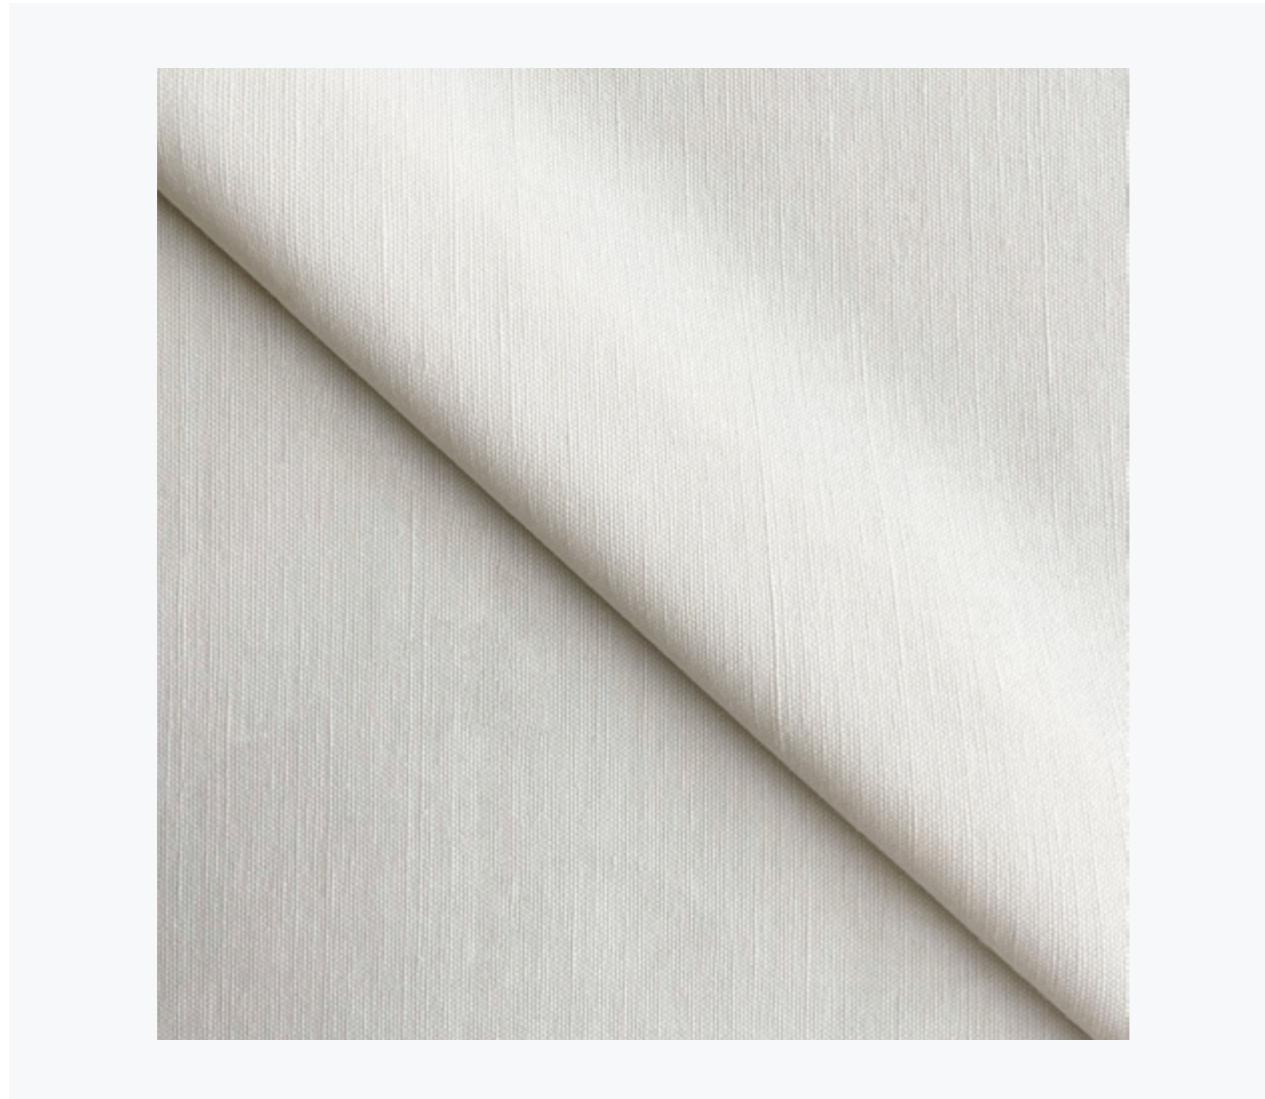

SO FINE

Available as Upholstery
Width 310 cm
Weight 310 gr/m²
Composition 50% LI, 50% CO
Colors 3 standard colors

Care instructions
Martindale 16.000
Pilling 4
Delivery time 2 Weeks
Note + dry cleaning is advised
+ due to the inherent imperfections in natural fibers, there may be a subtle variation in color tone and minor irregularities that are typical to linen and recycled materialsw

SO FINE PRICE LIST

ARTICLE	ARTICLE CODE	COLOR	CUT LENGTH	FULL ROLL*
Upholstery	SOF1001	1001	€ 149,- / m¹	€ 109,- / m¹
	SOF1002	1002	€ 149,- / m¹	€ 109,- / m¹
	SOF1003	1003	€ 129,- / m¹	€ 93,- / m¹

* Roll length is ± 30 m¹. Please contact us for up-to-date roll lengths.

Fabric prices are calculated per linear meter. When ordering 1 m¹ of a fabric with a width of 140cm, you will receive 100 x 140cm fabric.

For quantities over 200m¹, please contact our sales department for project prices.

PLEASE NOTE! Prices are public prices and include VAT. Please inform for your purchase conditions. The price per m¹ is including shipping costs. Costs for tailoring and installation are not included.