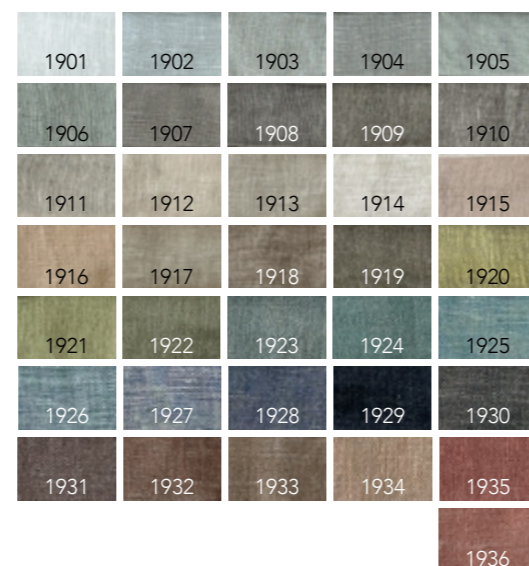

FRESH DAWN PRICE LIST

| ARTICLE | ARTICLE CODE | COLOR | CUT LENGTH 0-10 M ¹ | CUT LENGTH 10-25 M ¹ | FULL ROLL 25M ¹ |
|---------|--------------|-------|--------------------------------|---------------------------------|----------------------------|
| Curtain | FRD01 | 01 | € 120,- / m ¹ | € 115,- / m ¹ | € 103,- / m ¹ |
| | FRD02 | 02 | € 120,- / m ¹ | € 115,- / m ¹ | € 103,- / m ¹ |
| | FRD03 | 03 | € 120,- / m ¹ | € 115,- / m ¹ | € 103,- / m ¹ |
| | FRD05 | 05 | € 120,- / m ¹ | € 115,- / m ¹ | € 103,- / m ¹ |
| | FRD07 | 07 | € 120,- / m ¹ | € 115,- / m ¹ | € 103,- / m ¹ |
| | FRD09 | 09 | € 120,- / m ¹ | € 115,- / m ¹ | € 103,- / m ¹ |
| | FRD12 | 12 | € 120,- / m ¹ | € 115,- / m ¹ | € 103,- / m ¹ |
| | FRD14 | 14 | € 120,- / m ¹ | € 115,- / m ¹ | € 103,- / m ¹ |