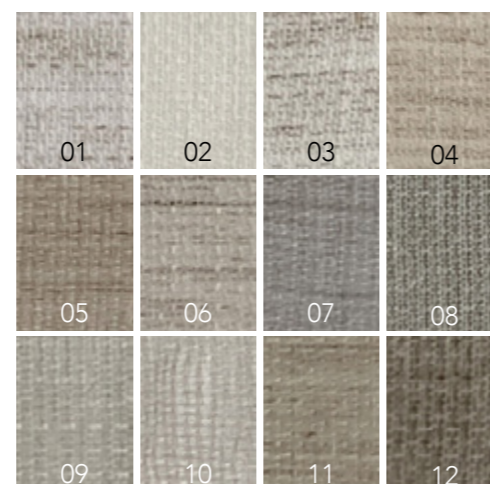

AFTER NOON

Available as
Roll width
Weave direction

Curtain
330 cm

Turnable
Type
Composition
Colors

Yes
In-between
85% PL, 15% LI
12 Standard

Care instructions
Delivery time
Notes

On request
+ dry cleaning is advised
+ due to different yarn dye lots a slight variation in color tone may occur