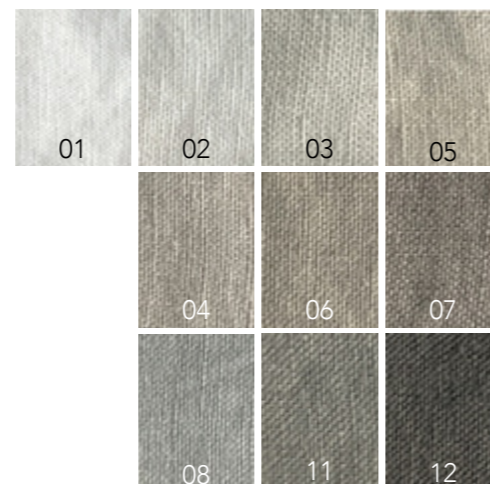

STAY IN PRICE LIST

| ARTICLE | ARTICLE CODE | COLOR | CUT LENGTH 0-10 M ¹ | CUT LENGTH 10-25 M ¹ | FULL ROLL 25M ¹ |
|---------|--------------|-------|--------------------------------|---------------------------------|----------------------------|
| Curtain | STI01 | 01 | € 272,- / m ¹ | € 255,- / m ¹ | € 235,- / m ¹ |
| | STI02 | 02 | € 272,- / m ¹ | € 255,- / m ¹ | € 235,- / m ¹ |
| | STI03 | 03 | € 272,- / m ¹ | € 255,- / m ¹ | € 235,- / m ¹ |
| | STI04 | 04 | € 272,- / m ¹ | € 255,- / m ¹ | € 235,- / m ¹ |
| | STI05 | 05 | € 272,- / m ¹ | € 255,- / m ¹ | € 235,- / m ¹ |
| | STI06 | 06 | € 272,- / m ¹ | € 255,- / m ¹ | € 235,- / m ¹ |
| | STI07 | 07 | € 272,- / m ¹ | € 255,- / m ¹ | € 235,- / m ¹ |
| | STI08 | 08 | € 272,- / m ¹ | € 255,- / m ¹ | € 235,- / m ¹ |
| | STI09 | 09 | € 272,- / m ¹ | € 255,- / m ¹ | € 235,- / m ¹ |
| | STI10 | 10 | € 272,- / m ¹ | € 255,- / m ¹ | € 235,- / m ¹ |