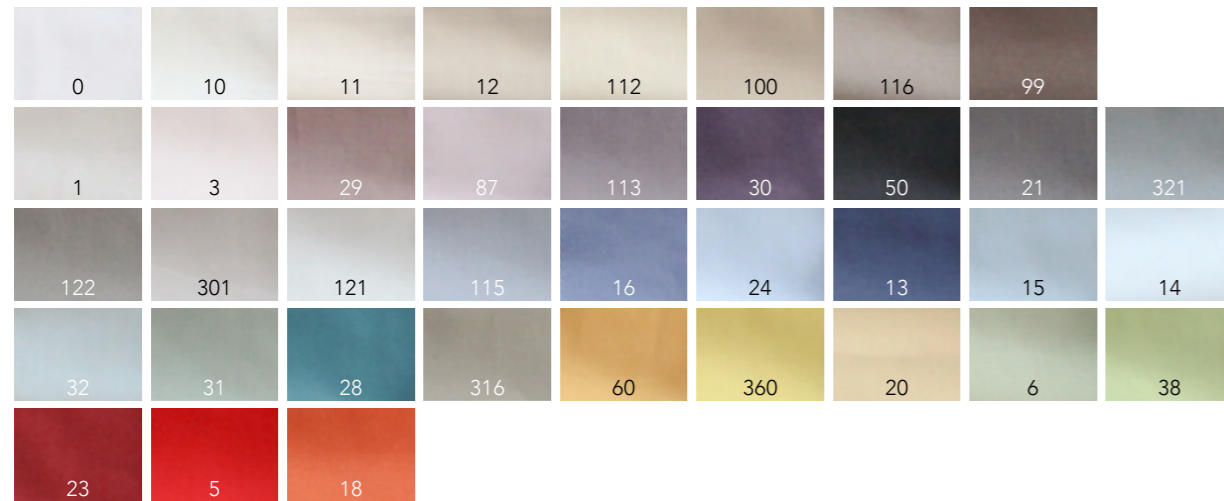

COLOR OPTIONS CALM DOWN