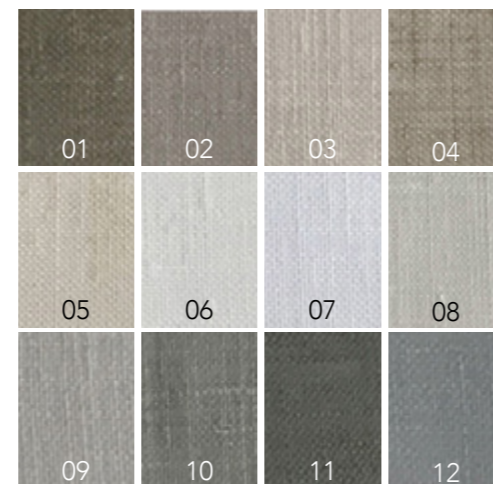

SUN SET

Available as
Roll width
Weave direction

Curtain
320 cm

Turnable
Type
Composition
Colors

Yes
Sheer
80% PL, 20% LI
12 Standard

Care instructions
Delivery time
Notes

On request
+ dry cleaning is advised
+ due to different yarn dye lots a slight variation in color tone may occur