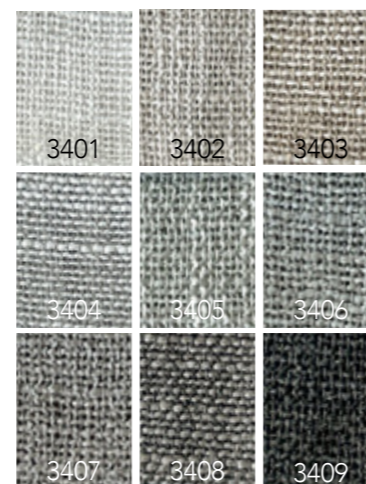

FEEL FINE

Available as
Roll width
Weave direction

Curtain
295 cm

Turnable
Type
Composition
Colors

No
In-between
56% PC, 23% PES, 16% LI, 5% CV
9 Standard

Care instructions
Delivery time
Notes

20 weeks
+ dry cleaning is advised
+ due to the inherent imperfections in natural fibers, there may be a subtle variation in color tone and minor irregularities that are typical to linen
+ this fabric is not suitable for roman blinds