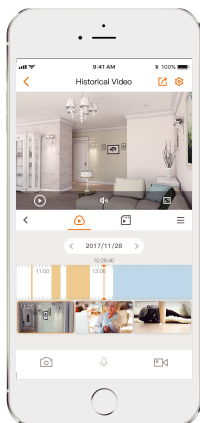

Bullet 2E

Model: IPC-F22FP/IPC-F22FN

1080P H.265 Bullet Wi-Fi Camera

Bullet 2E delivers 2MP live monitoring with a choice of 2.8mm/3.6mm/6mm lens option, it supports four night vision modes for clear-as day clarity even in pitch dark. Human Detection allows you to monitor what matters without receiving annoying false alerts. With IP67 certified, the camera can be used outdoors under different weather conditions.

- 
1080P Full HD Video
 See more than 720P
- 
Human Detection
 Quickly find human targets in you home
- 
Smart Color Night Vision
 Support four-mode night vision for clear-as day clarity even in pitch dark
- 
Built-in Spotlight
 keep unwelcome visitors away from your home.
- 
IP67
 Weatherproof from dust and water
- 
Built-in Microphone
 High quality microphone picks up sounds clearly while monitoring
- 
Diversified Storage
 Supports NVR, Cloud Storage or Micro SD card (up to 256GB)
- 
Alarm Notification
 Sends instant motion-activated alerts to your mobile phone
- 
Wi-Fi Connection
 IEEE802.11b/g/n(2.4GHz)

Camera

1/2.8" Megapixel Progressive CMOS
2MP(1920 x 1080)
Night Vision: 30m(98ft) Distance
2.8mm/3.6mm/6mm Fixed Lens
Field of View: 2.8mm: 102° (H), 54° (V), 120° (D)
3.6mm: 89° (H), 46° (V), 108° (D)
6mm: 53° (H), 30° (V), 60° (D)