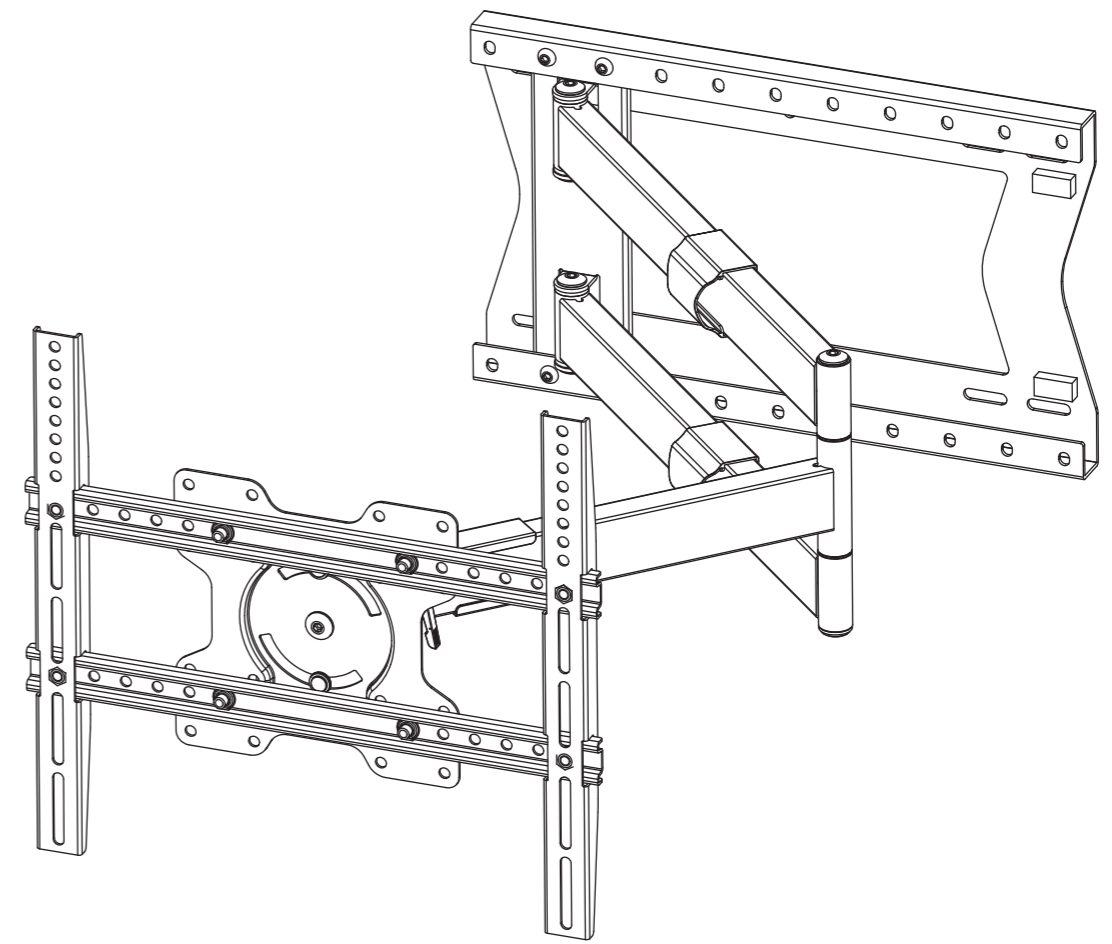

8

9

10

11

12

LED/LCD/Plasma Wall Support

LA2010

MOUNTING INSTRUCTIONS