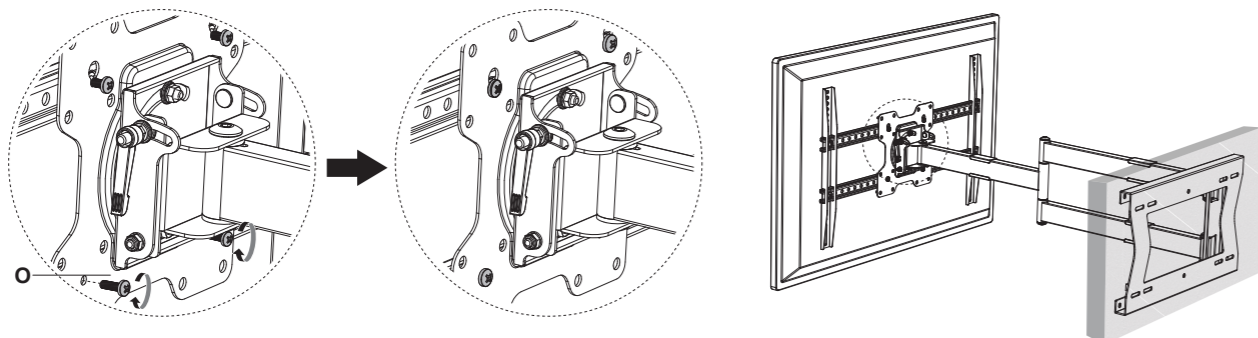

8

9

10

11

12

LED/LCD/Plasma Wall Support

LA2040-600

MOUNTING INSTRUCTIONS