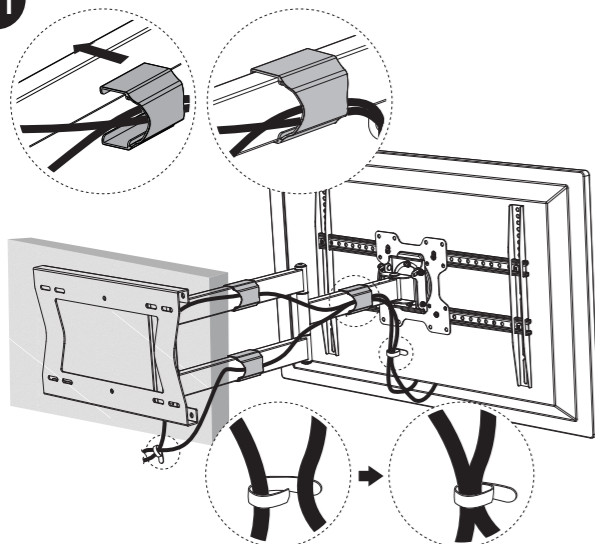

8

9

10

11

12

LED/LCD/Plasma Wall Support

LA2040-600

MOUNTING INSTRUCTIONS