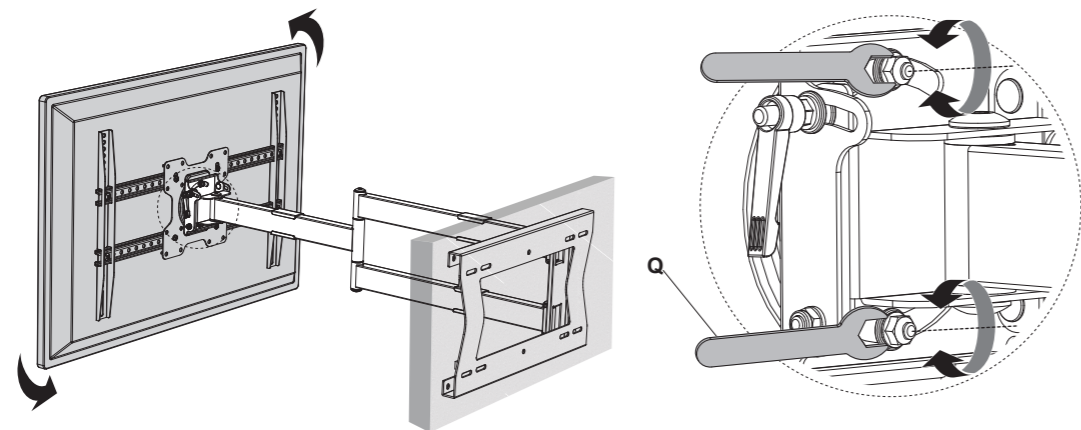

8

9

10

11

12

LED/LCD/Plasma Wall Support

LA2040-600

MOUNTING INSTRUCTIONS