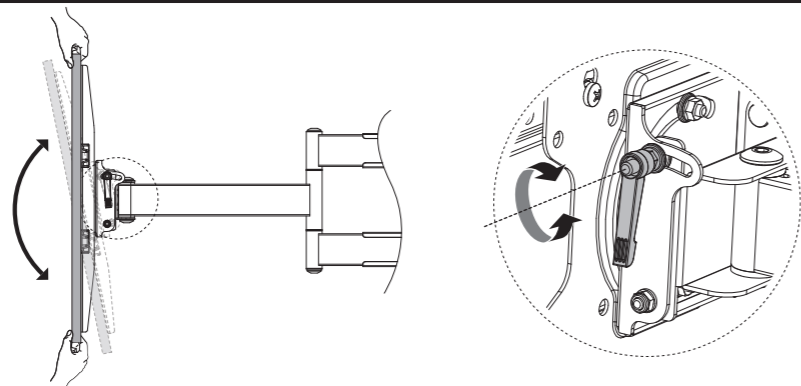

8

9

10

11

12

LED/LCD/Plasma Wall Support

LA2040-600

MOUNTING INSTRUCTIONS