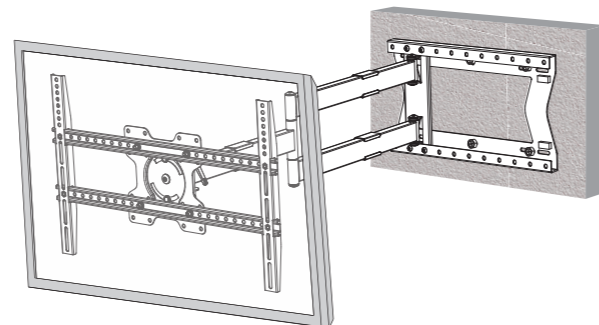

# LED/LCD/Plasma Wall Support

LA2040-600