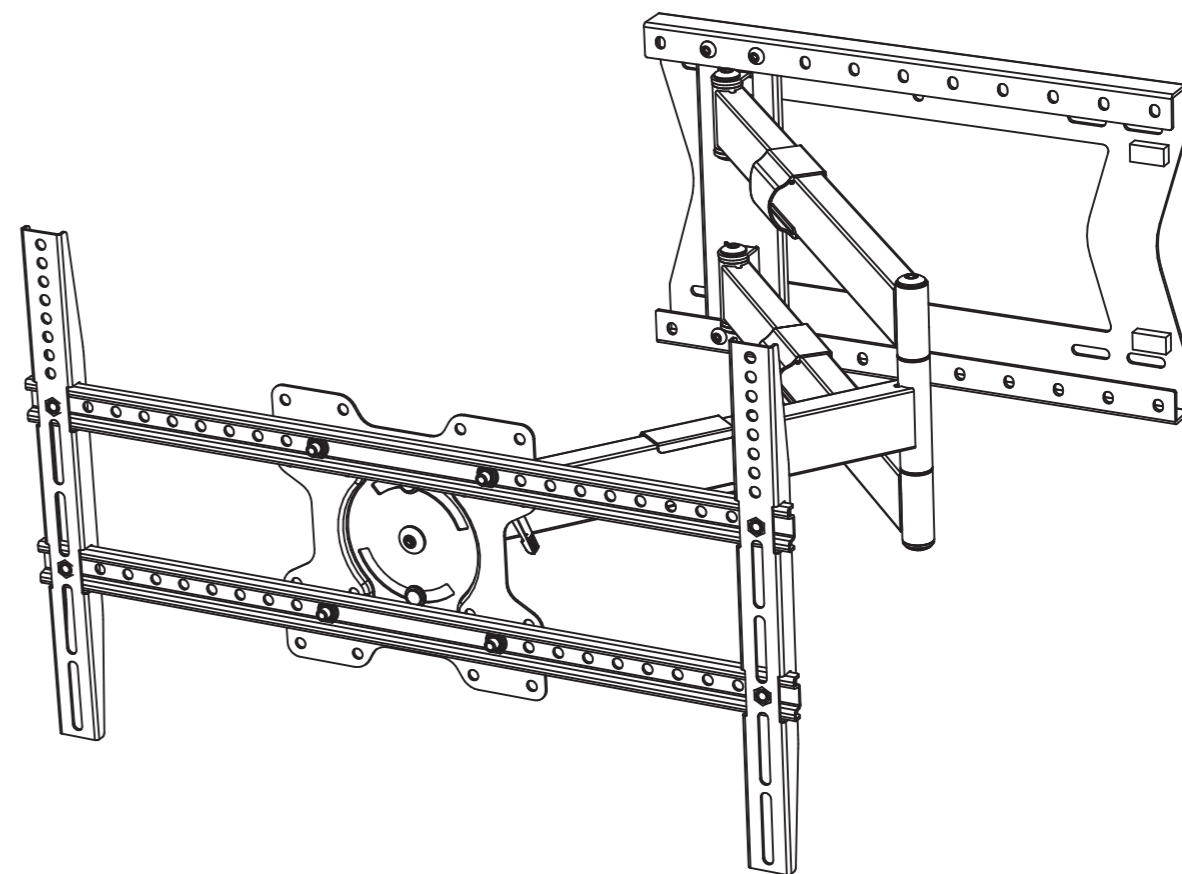

8

9

10

11

12

# LED/LCD/Plasma Wall Support

LA2040-600