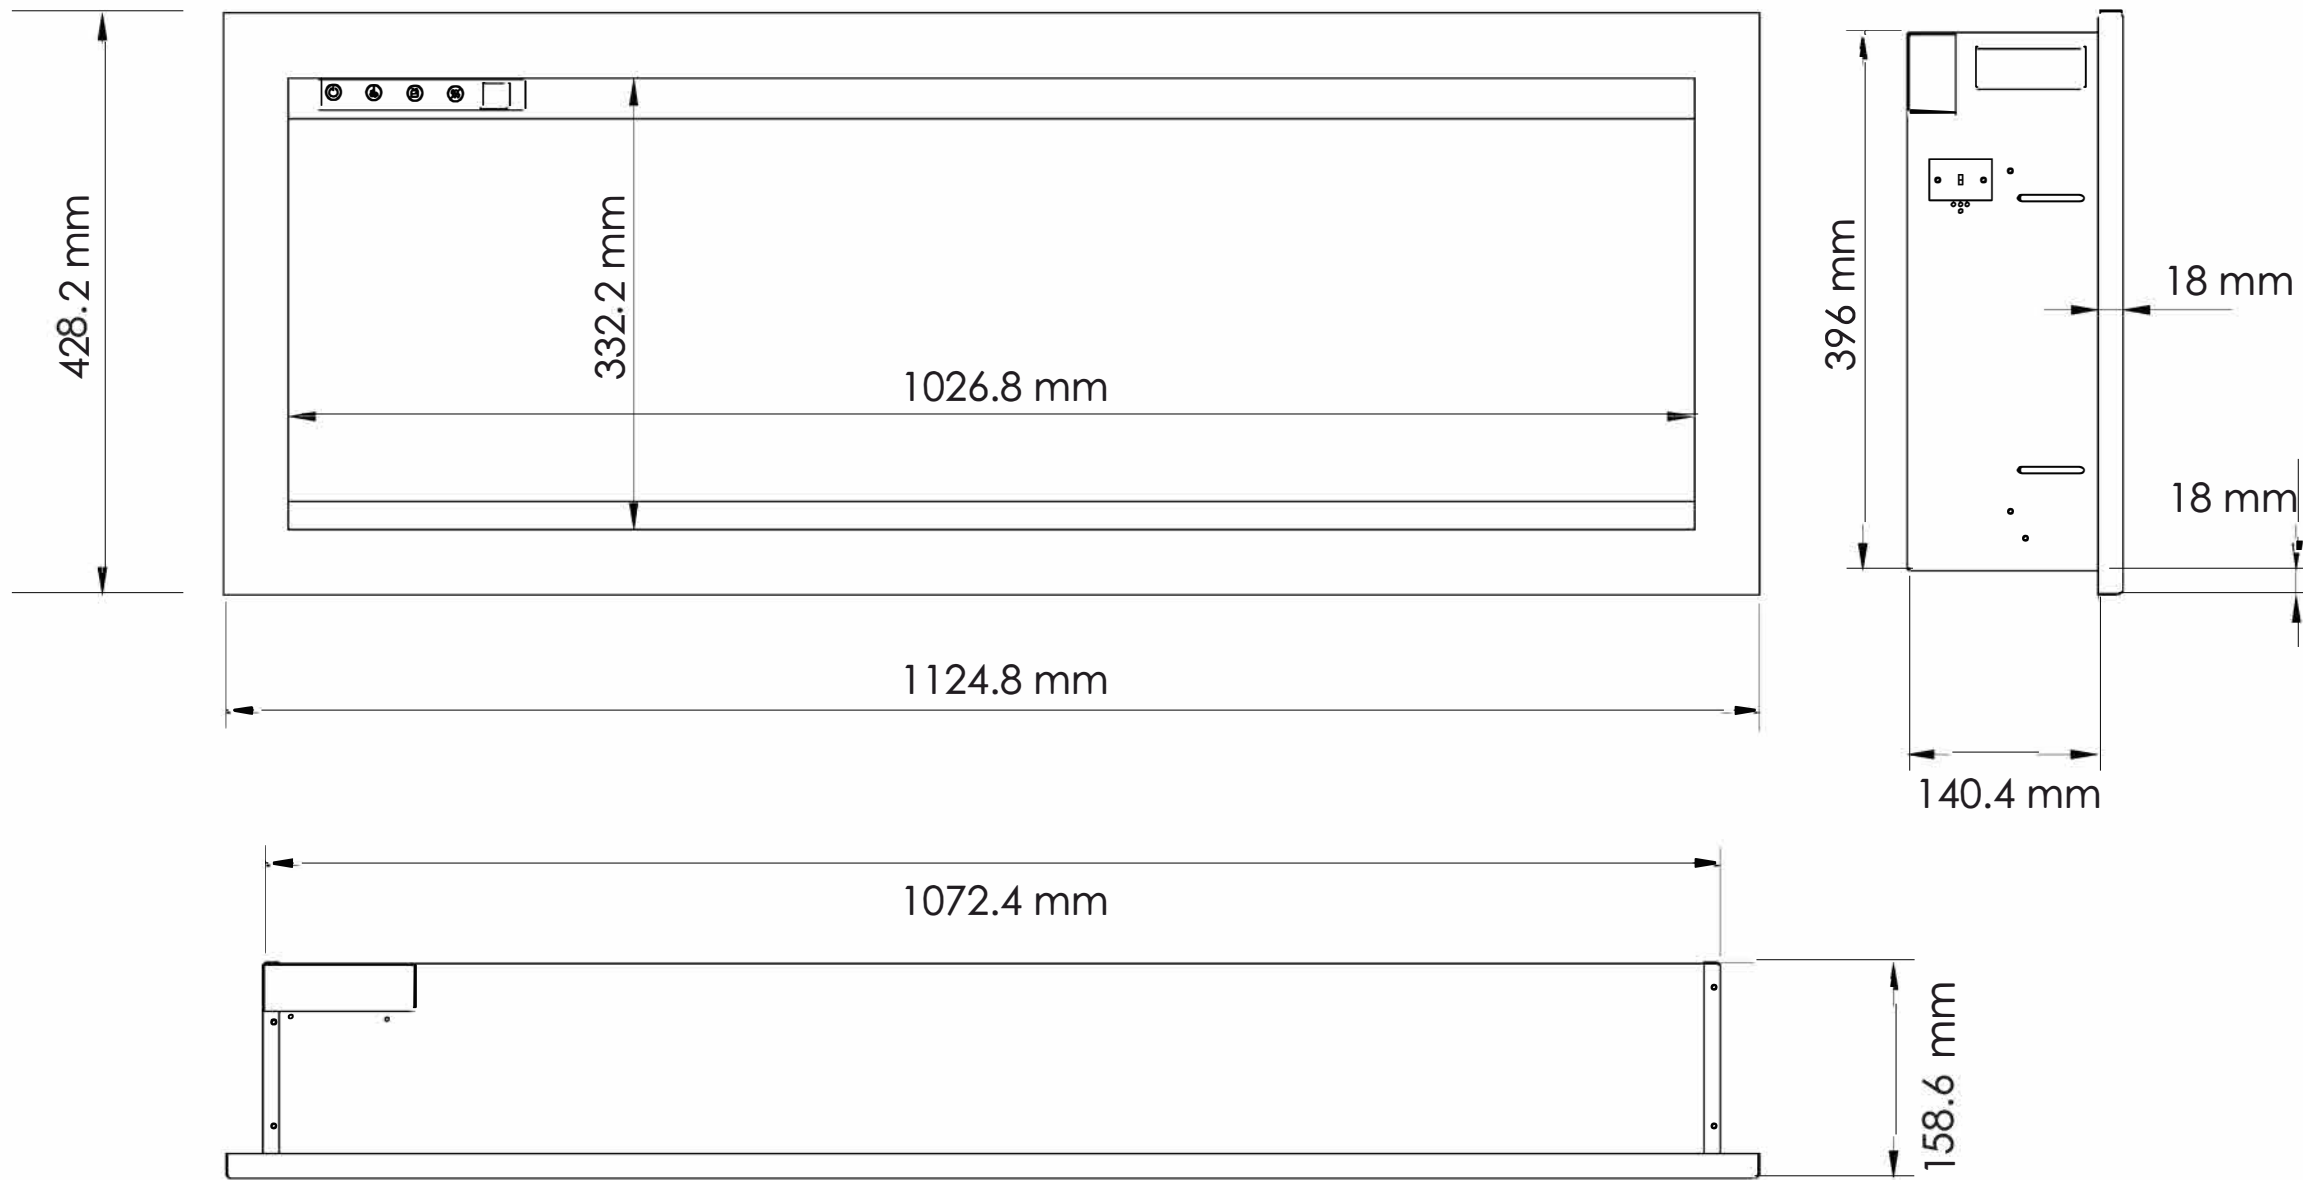

TECHNICAL SPECIFICATIONS		
VOLTS	120	
AMPS	12.5	
WATTS	1200	
HEATER	HIGH	1200 watts
	LOW	600 watts
NO HEATER	31 watts max	
LAMPS	QUANTITY	LED
	WATTS	
	TOTAL WATTS	22 watts
ROTOR MOTOR	1 at 5 watts	
HEIGHT, WIDTH, DEPTH	15 5/8 x 42 1/4 x 5 1/2	
GLASS VIEWING OPENING	13 1/8 x 40 3/8	
SURROUND SIZE	16 7/8 x 44 1/4	
SHIPPING SIZE	19 1/2 x 49 1/4 x 9 1/4	
SHIPPING WEIGHT		
	UNIT	
	STEEL FRONT	Included
PLUG LOCATION	Left Side	
CORD LENGTH	70 7/8"	
APPROX. HEATING AREA	400 sq ft	

SERIES <b>WM-B</b>	MODEL WM-42-B		REV <b>1</b>
SCALE 1" = 1'-0"	DATE: 10/15/2018		SHEET 1 OF 1

TECHNICAL SPECIFICATIONS		
VOLTS		120
AMPS		12.5
WATTS		1200
HEATER	HIGH	1200 watts
	LOW	600 watts
NO HEATER		31 watts max
LAMPS	QUANTITY	LED
	WATTS	
	TOTAL WATTS	22 watts
ROTOR MOTOR		1 at 5 watts
HEIGHT, WIDTH, DEPTH		39.6 x 107.2 x 14 cm
GLASS VIEWING OPENING		33.2 x 102.7 cm
SURROUND SIZE		42.8 x 112.5 cm
SHIPPING SIZE		49.3 x 124.8 x 23 cm
SHIPPING WEIGHT		
	UNIT	
	GLASS FRONT	Included
PLUG LOCATION		Left Side
CORD LENGTH		180 cm
APPROX. HEATING AREA		37 sqm

SERIES <b>WM-B</b>	MODEL WM-42-B		REV <b>1</b>
SCALE 1:12	DATE: 10/15/2018		SHEET 1 OF 1