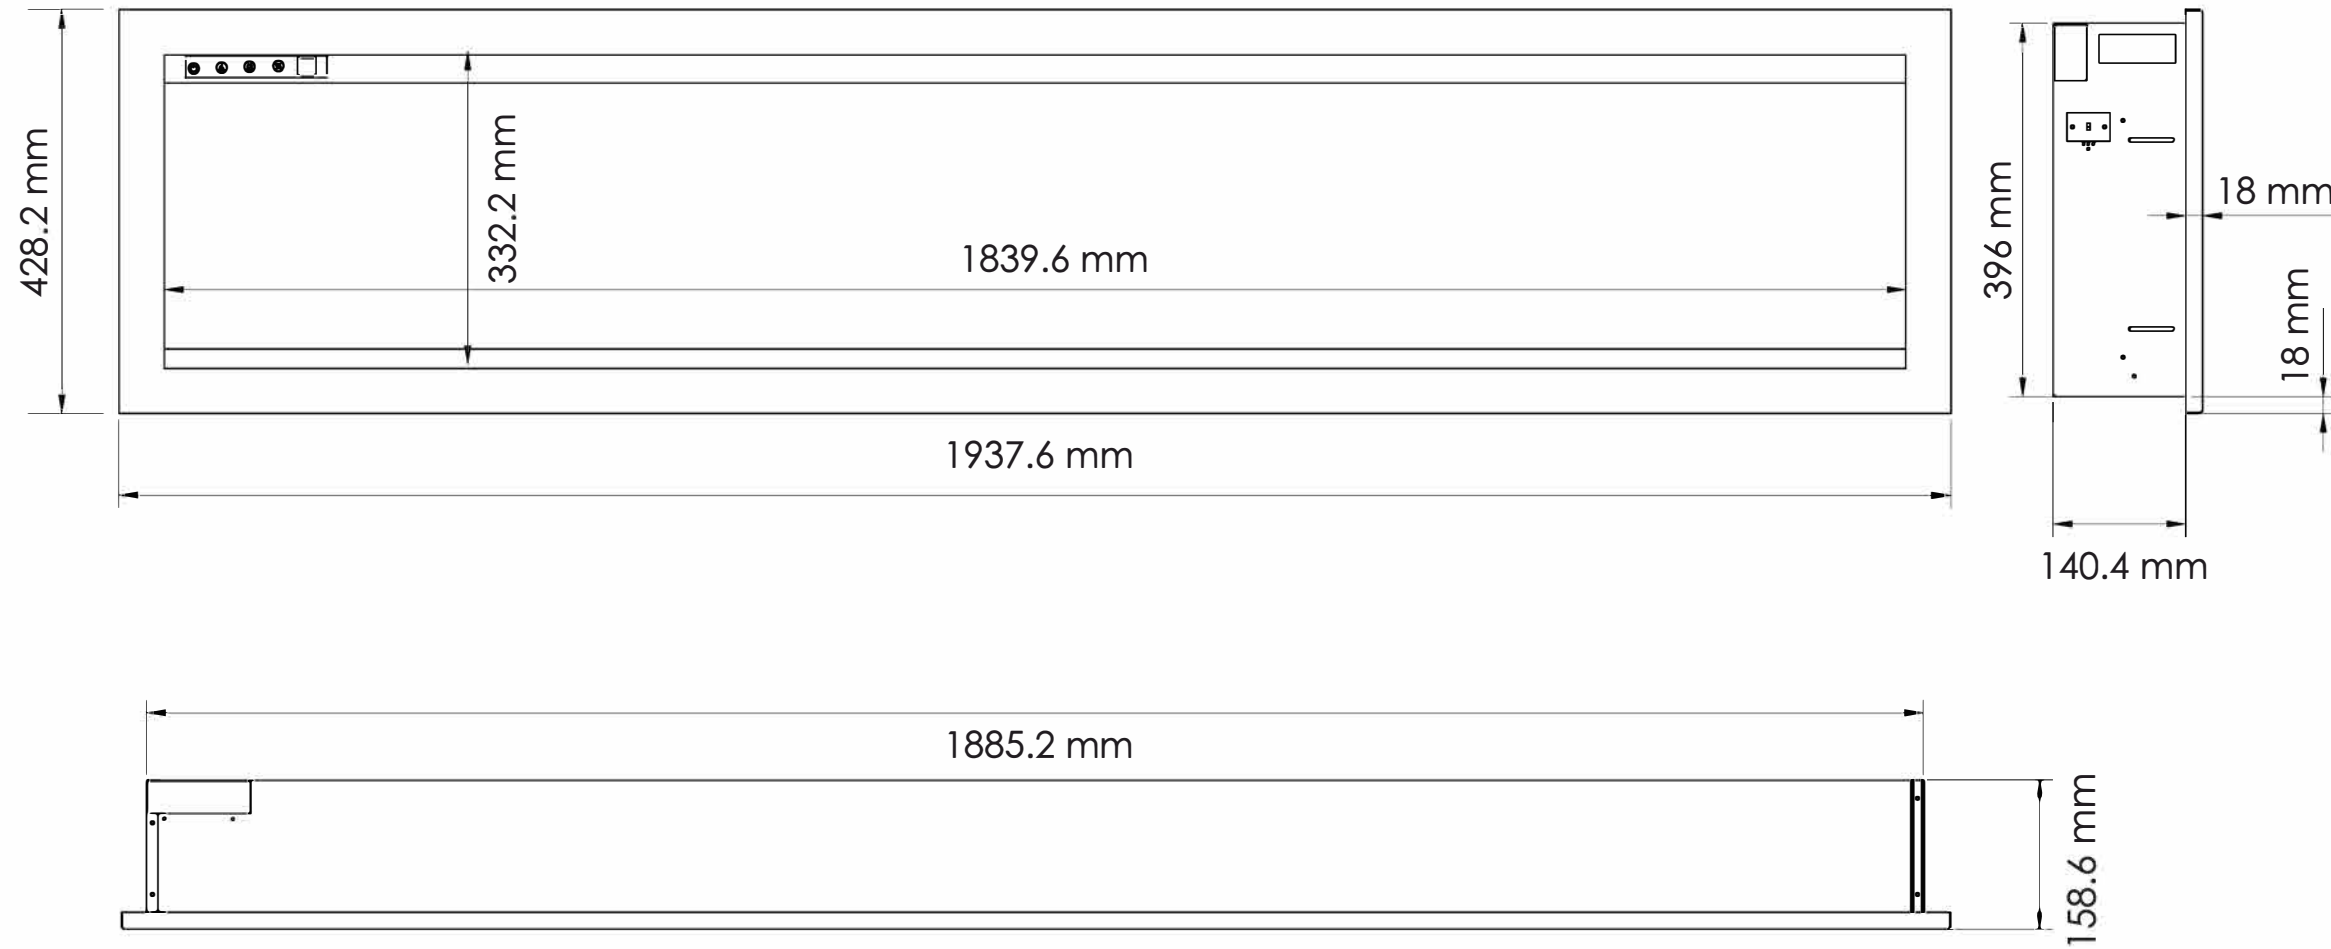

TECHNICAL SPECIFICATIONS		
VOLTS	120	
AMPS	12.5	
WATTS	1200	
HEATER	HIGH	1200 watts
	LOW	600 watts
NO HEATER	36 watts max	
LAMPS	QUANTITY	LED
	WATTS	
	TOTAL WATTS	22 watts
ROTOR MOTOR	1 at 5 watts	
HEIGHT, WIDTH, DEPTH	15 5/8 x 74 1/4 x 5 1/2	
GLASS VIEWING OPENING	13 1/8 x 72 3/8	
SURROUND SIZE	16 7/8 x 76 1/4	
SHIPPING SIZE	19 1/2 x 81 1/4 x 9 1/4	
SHIPPING WEIGHT		
	UNIT	
	STEEL FRONT	Included
PLUG LOCATION	Left Side	
CORD LENGTH	70 7/8"	
APPROX. HEATING AREA	400 sq ft	

SERIES <b>WM-B</b>	MODEL WM-74-B		REV <b>1</b>
SCALE 1" = 1'-0"	DATE: 10/15/2018		SHEET 1 OF 1

TECHNICAL SPECIFICATIONS		
VOLTS	120	
AMPS	12.5	
WATTS	1200	
HEATER	HIGH	1200 watts
	LOW	600 watts
NO HEATER	50 watts max	
LAMPS	QUANTITY	LED
	WATTS	
	TOTAL WATTS	22 watts
ROTOR MOTOR	1 at 5 watts	
HEIGHT, WIDTH, DEPTH	39.6 x 188.5 x 14 cm	
GLASS VIEWING OPENING	33.2 x 184 cm	
SURROUND SIZE	42.8 x 193.8 cm	
SHIPPING SIZE	49.3 x 206.2 x 23 cm	
SHIPPING WEIGHT		
	UNIT	
	GLASS FRONT	Included
PLUG LOCATION	Left Side	
CORD LENGTH	193 cm	
APPROX. HEATING AREA	37 sqm	

SERIES	MODEL		REV
WM-B	WM-74-B		1
SCALE 1:12	DATE: 10/15/2018	SHEET 1 OF 1	