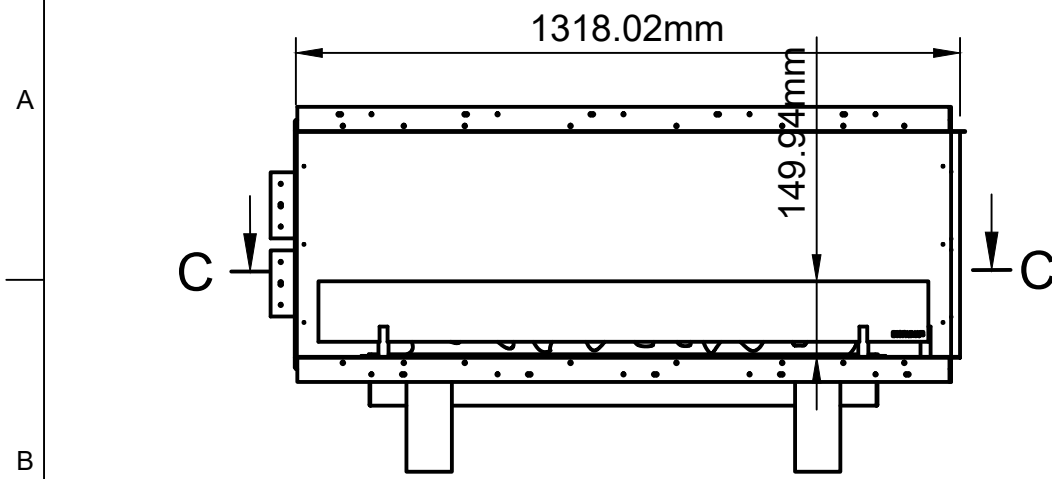

BIO-SUPERIOR/VAPOR VBSB RC WITH ARTFLAME BURNER

C-C (1:15)

Cut out support for wall reflecting black glass panel

Elevation profile edges

The drawing is subject to copyright Biopasja Sp. z o.o. Industrial design protection own by Biopasja Sp. z o.o RCD002681213 & Concealed latches NEOPRO - PATENT no. P.427092

VBSB CR-RIGHT CORNER 1300x494x390 U04 A1000				Project No	VBSB1300
				Drawing No	3/11
Scale	Format	Drawn by	Drawn date	BIOPASJA	
1:15	A3	Adam	02/06/2023		
Rev.	Approved by	Rev. by	Rev. Date		

LOOKING FOR PRICES - SEE ON QUALITY AND SAFETY WE STANDS FOR 14 YEARS OF EXPERIENCE