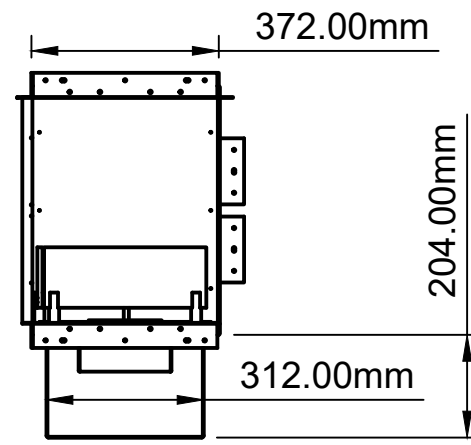

BIO-SUPERIOR/VAPOR VBSB RC WITH ARTFLAME BURNER

C-C (1:15)

Cut out support for wall reflecting black glass panel

Elevation profile edges

The drawing is subject to copyright Biopasja Sp. z o.o. Industrial design protection own by Biopasja Sp. z o.o RCD002681213 & Concealed latches NEOPRO - PATENT no. P.427092

VBSB CR-RIGHT CORNER 1300x494x390 U04 A1000				Project No	VBSB1300
				Drawing No	3/11
Scale	Format	Drawn by	Drawn date	BIOPASJA	
1:15	A3	Adam	02/06/2023		
Rev.	Approved by	Rev. by	Rev. Date		

LOOKING FOR PRICES - SEE ON QUALITY AND SAFETY WE STANDS FOR 14 YEARS OF EXPERIENCE