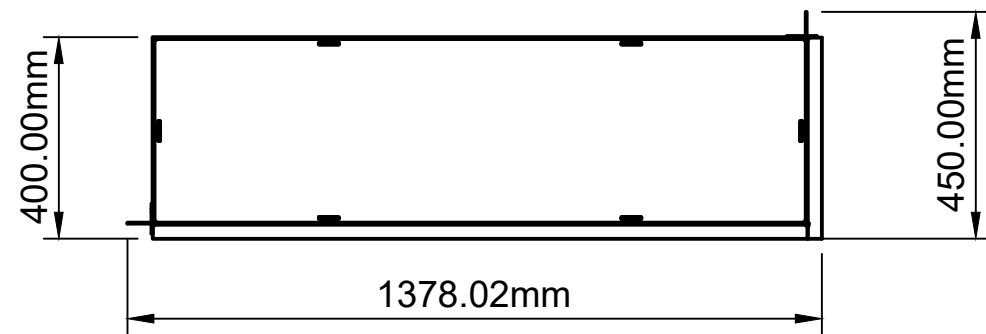

BIO-SUPERIOR/VAPOR VBSB RC WITH ARTFLAME BURNER

C-C (1:15)

Cut out support for wall reflecting black glass panel

Elevation profile edges

The drawing is subject to copyright Biopasja Sp. z o.o. Industrial design protection own by Biopasja Sp. z o.o RCD002681213 & Concealed latches NEOPRO - PATENT no. P.427092

VBSB CR-RIGHT CORNER 1300x494x390 U04 A1000				Project No	VBSB1300
				Drawing No	3/11
Scale	Format	Drawn by	Drawn date	BIOPASJA	
1:15	A3	Adam	02/06/2023		
Rev.	Approved by	Rev. by	Rev. Date		

LOOKING FOR PRICES - SEE ON QUALITY AND SAFETY WE STANDS FOR 14 YEARS OF EXPERIENCE