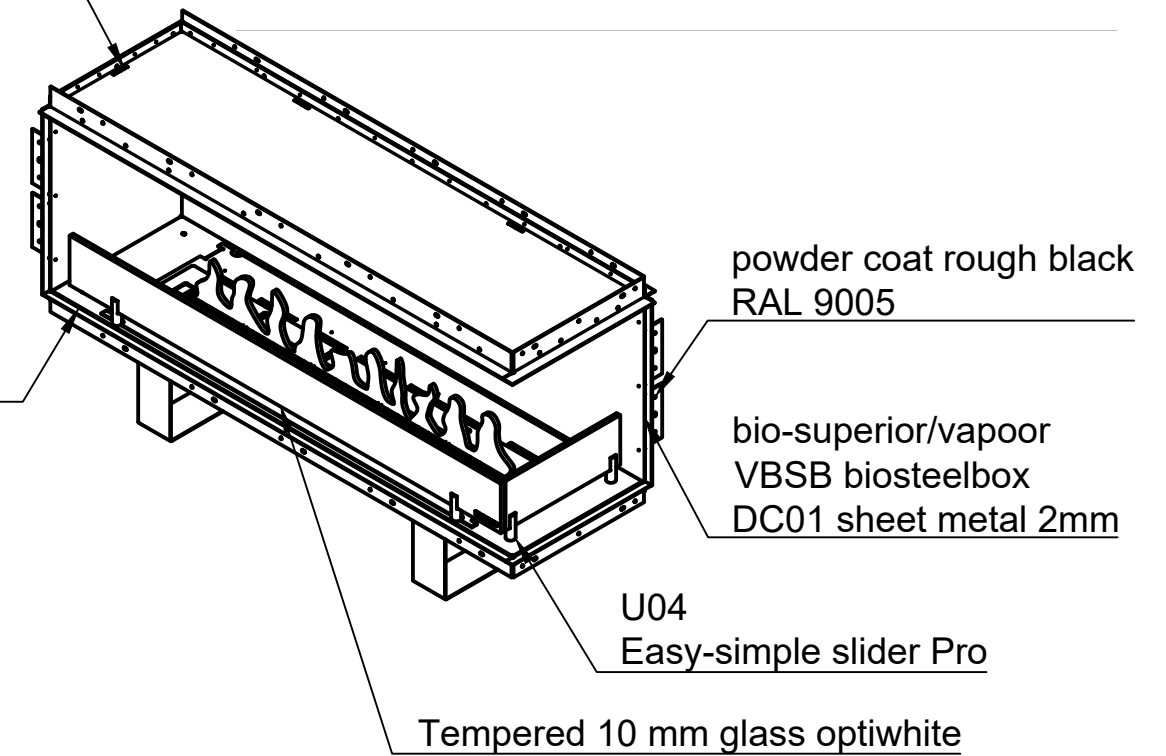

BIO-SUPERIOR/VAPOR VBSB RC WITH ARTFLAME BURNER

C-C (1:15)

Cut out support for wall reflecting black glass panel

Elevation profile edges

The drawing is subject to copyright Biopasja Sp. z o.o. Industrial design protection own by Biopasja Sp. z o.o RCD002681213 & Concealed latches NEOPRO - PATENT no. P.427092

VBSB CR-RIGHT CORNER 1300x494x390 U04 A1000				Project No	VBSB1300
				Drawing No	3/11
Scale	Format	Drawn by	Drawn date	BIOPASJA	
1:15	A3	Adam	02/06/2023		
Rev.	Approved by	Rev. by	Rev. Date		

LOOKING FOR PRICES - SEE ON QUALITY AND SAFETY WE STANDS FOR 14 YEARS OF EXPERIENCE