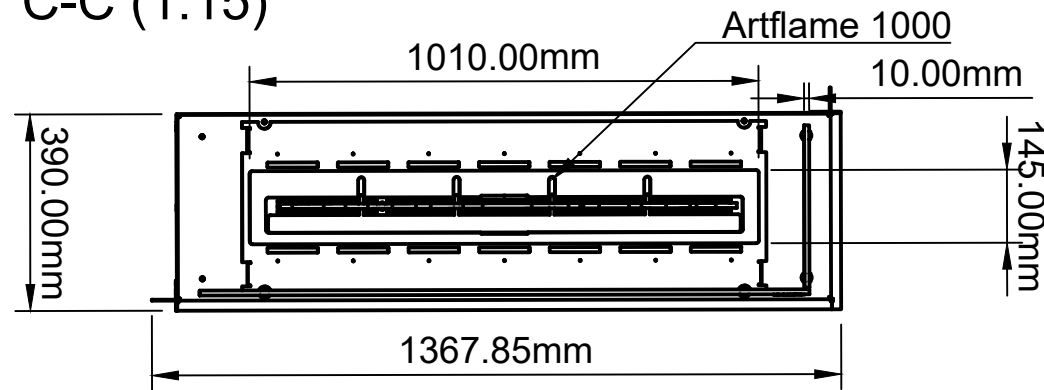

BIO-SUPERIOR/VAPOR VBSB RC WITH ARTFLAME BURNER

C-C (1:15)

Cut out support for wall reflecting black glass panel

Elevation profile edges

The drawing is subject to copyright Biopasja Sp. z o.o. Industrial design protection own by Biopasja Sp. z o.o RCD002681213 & Concealed latches NEOPRO - PATENT no. P.427092

VBSB CR-RIGHT CORNER 1300x494x390 U04 A1000				Project No	VBSB1300
				Drawing No	3/11
Scale	Format	Drawn by	Drawn date	BIOPASJA	
1:15	A3	Adam	02/06/2023		
Rev.	Approved by	Rev. by	Rev. Date		

LOOKING FOR PRICES - SEE ON QUALITY AND SAFETY WE STANDS FOR 14 YEARS OF EXPERIENCE