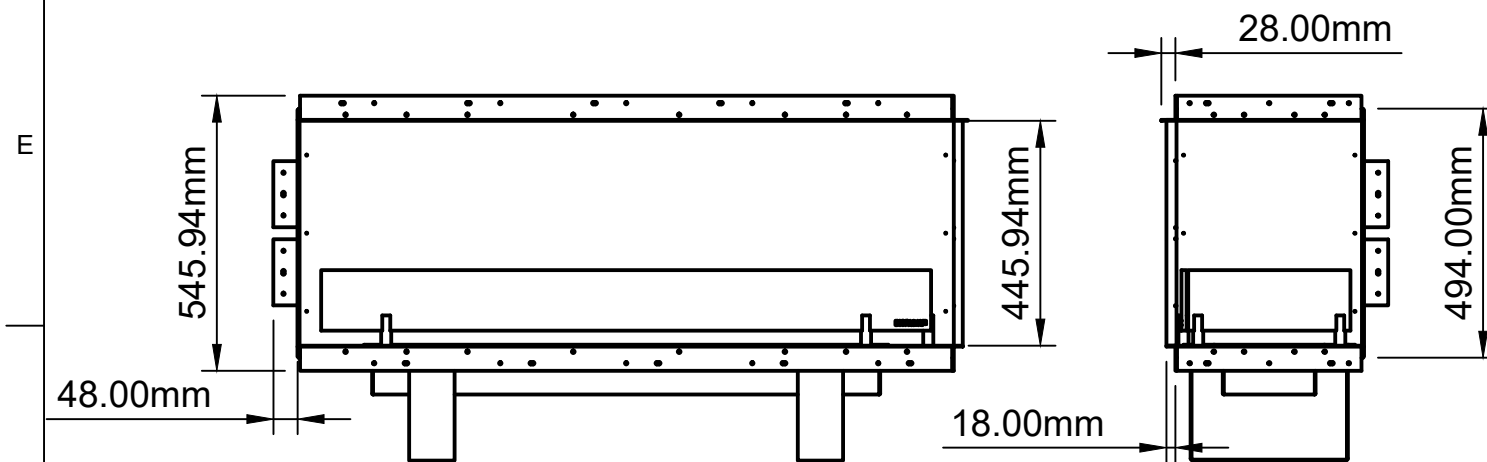

BIO-SUPERIOR/VAPOR VBSB RC WITH ARTFLAME BURNER

C-C (1:15)

Cut out support for wall reflecting black glass panel

Elevation profile edges

The drawing is subject to copyright Biopasja Sp. z o.o. Industrial design protection own by Biopasja Sp. z o.o RCD002681213 & Concealed latches NEOPRO - PATENT no. P.427092

VBSB CR-RIGHT CORNER 1300x494x390 U04 A1000				Project No	VBSB1300
				Drawing No	3/11
Scale	Format	Drawn by	Drawn date	BIOPASJA	
1:15	A3	Adam	02/06/2023		
Rev.	Approved by	Rev. by	Rev. Date		

LOOKING FOR PRICES - SEE ON QUALITY AND SAFETY WE STANDS FOR 14 YEARS OF EXPERIENCE