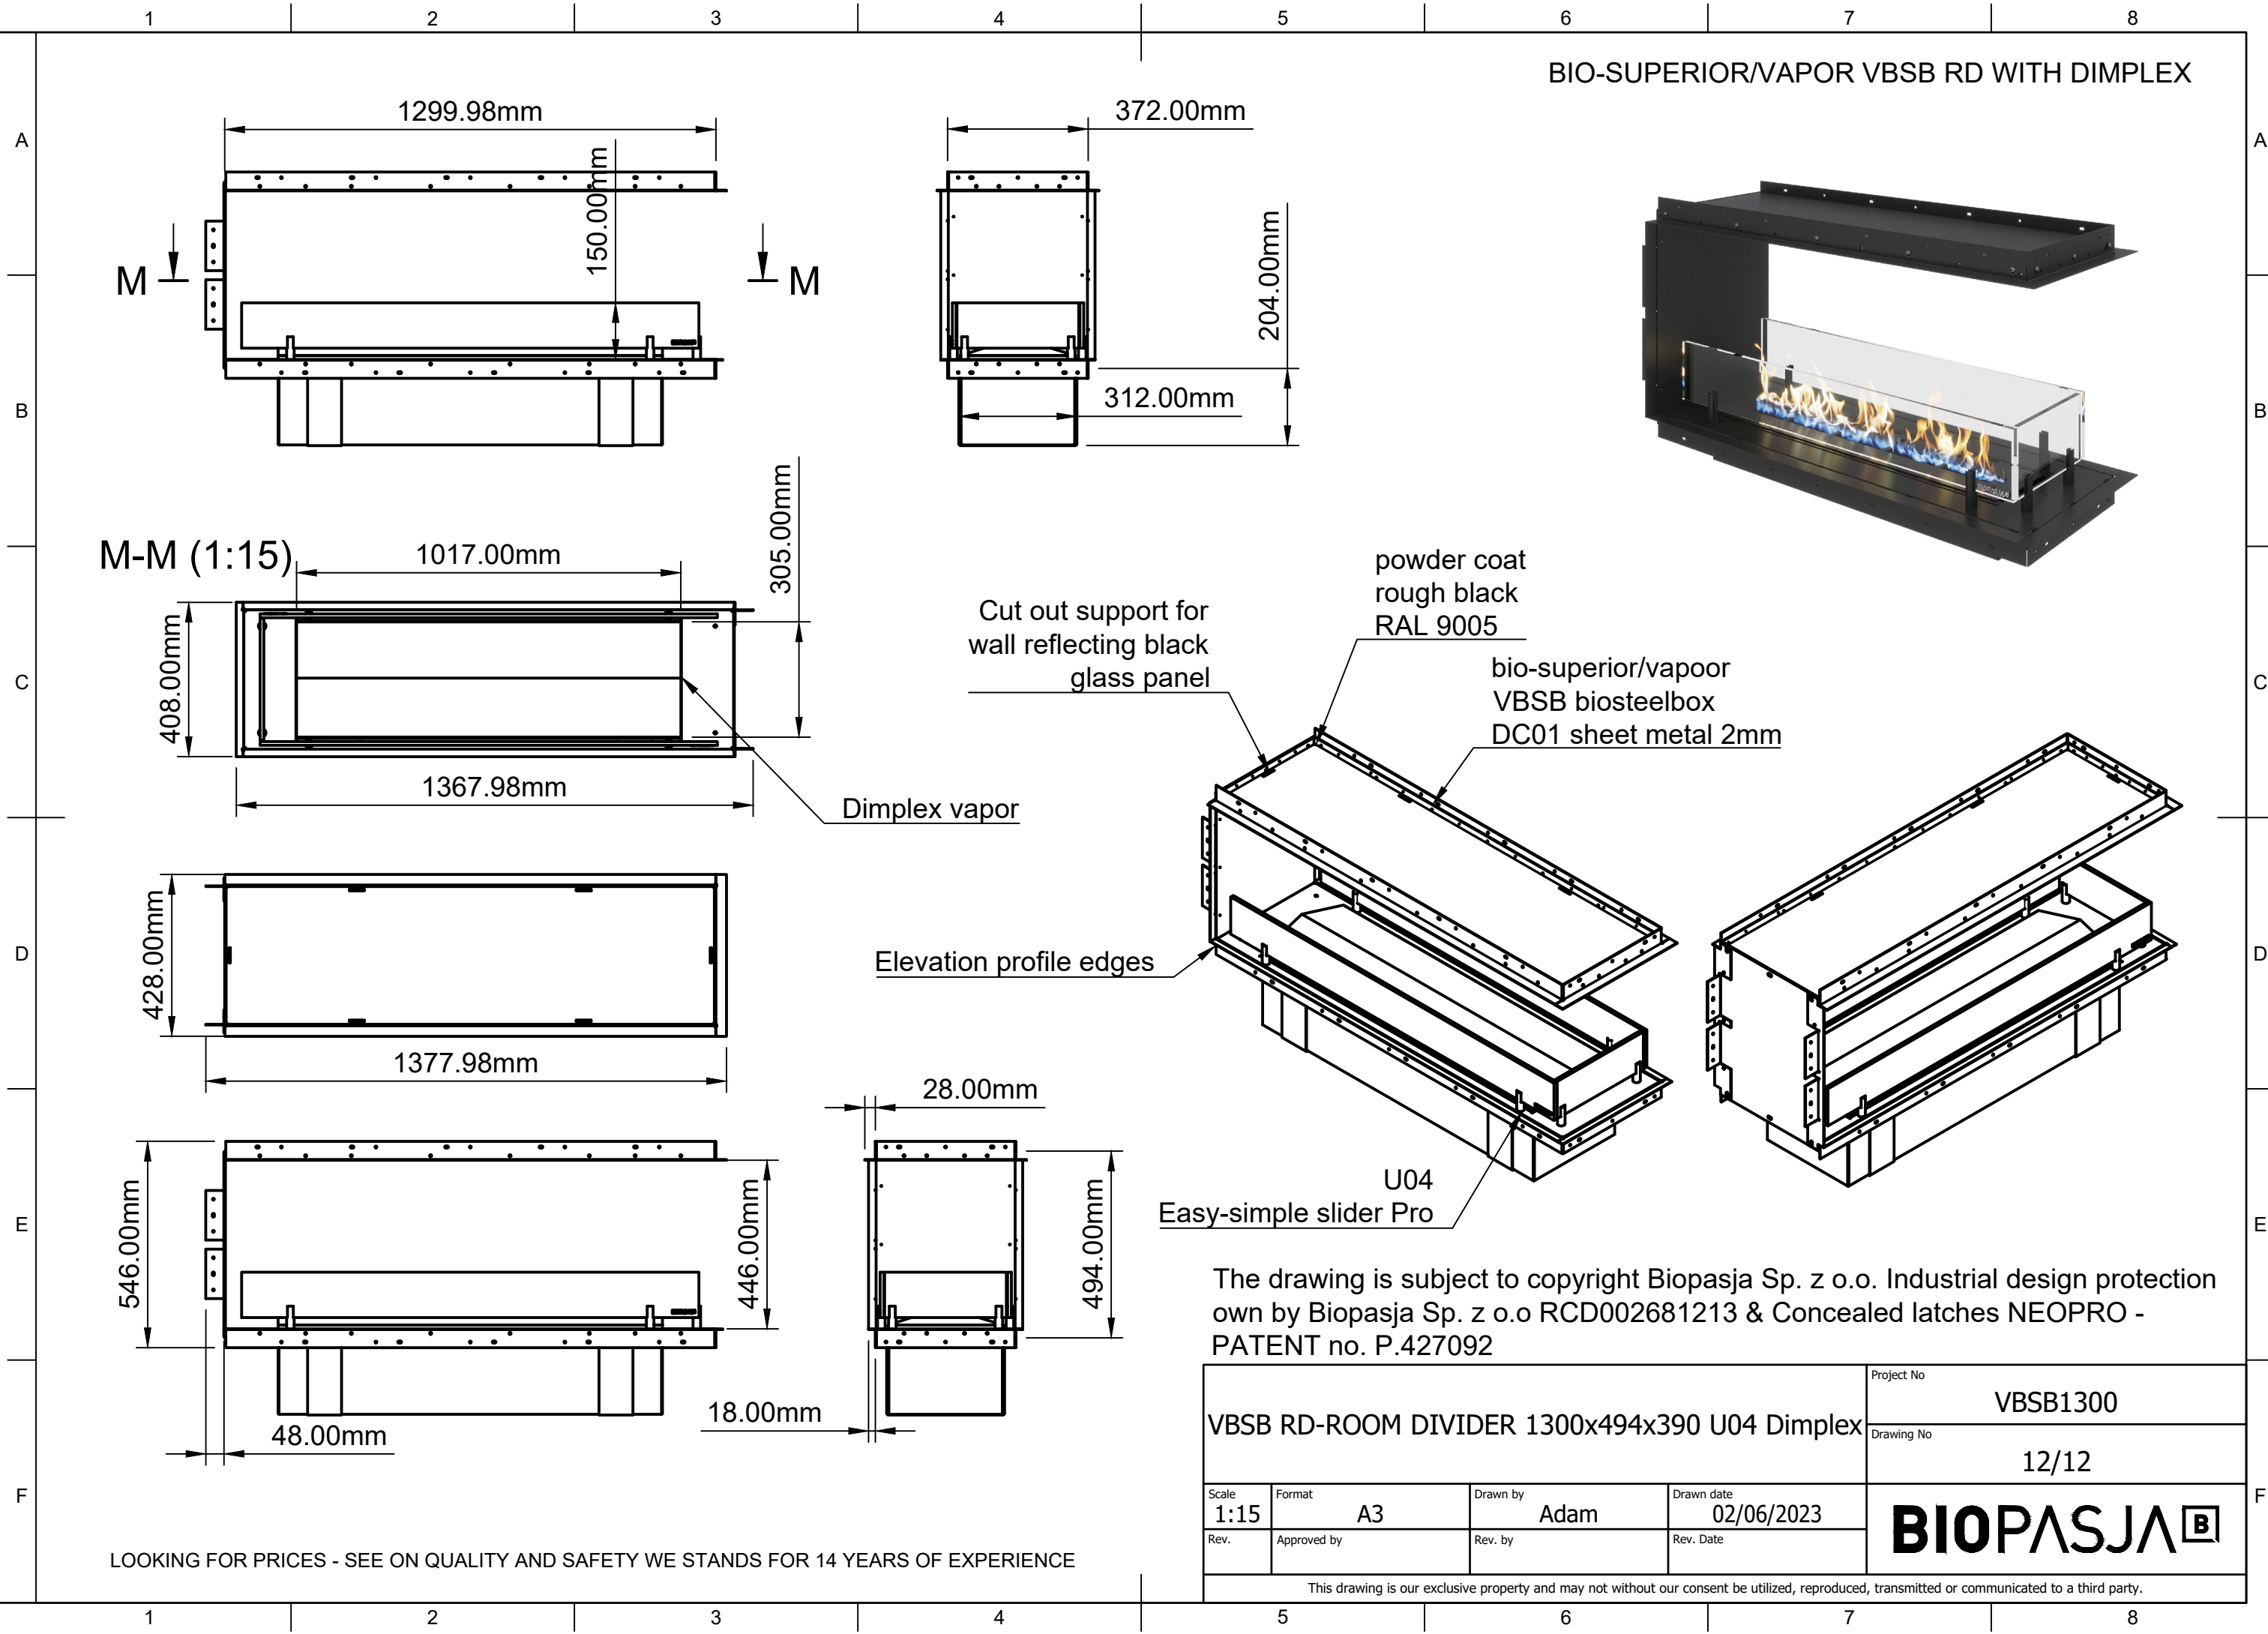

BIO-SUPERIOR/VAPOR VBSB RD WITH DIMPLEX

powder coat rough black RAL 9005
 bio-superior/vapoor VBSB biosteelbox DC01 sheet metal 2mm

Elevation profile edges

U04 Easy-simple slider Pro

The drawing is subject to copyright Biopasja Sp. z o.o. Industrial design protection own by Biopasja Sp. z o.o RCD002681213 & Concealed latches NEOPRO - PATENT no. P.427092

VBSB RD-ROOM DIVIDER 1300x494x390 U04 Dimplex				Project No VBSB1300
				Drawing No 12/12
Scale 1:15	Format A3	Drawn by Adam	Drawn date 02/06/2023	BIOPASJA
Rev.	Approved by	Rev. by	Rev. Date	

LOOKING FOR PRICES - SEE ON QUALITY AND SAFETY WE STANDS FOR 14 YEARS OF EXPERIENCE