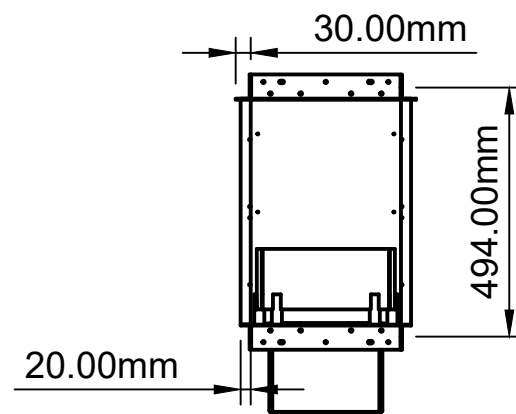

BIO-SUPERIOR/VAPOR ROOMDIVIDER

M-M (1:15)

Vapored burner

Steel vapor cover panel

Cut out support for wall reflecting black glass panel

Bio-superior/vapoor VBSB biosteelbox DC01 sheet metal 2mm

Powder coat rough black RAL 9005

Elevation profile edges

U04 Easy-simple slider Pro

Tempered 10 mm glass optiwhite

The drawing is subject to copyright Biopasja Sp. z o.o. Industrial design protection own by Biopasja Sp. z o.o RCD002681213 & Concealed latches NEOPRO - PATENT no. P.427092

SUPERIOR VBSB RD 900x494x300 U04 VAPOR				Project No	VBSB900
				Drawing No	12/12
Scale	Format	Drawn by	Drawn date	BIOPASJA	
1:15	A3	Adam	02/06/2023		
Rev.	Approved by	Rev. by	Rev. Date		

LOOKING FOR PRICES - SEE ON QUALITY AND SAFETY WE STANDS FOR 14 YEARS OF EXPERIENCE