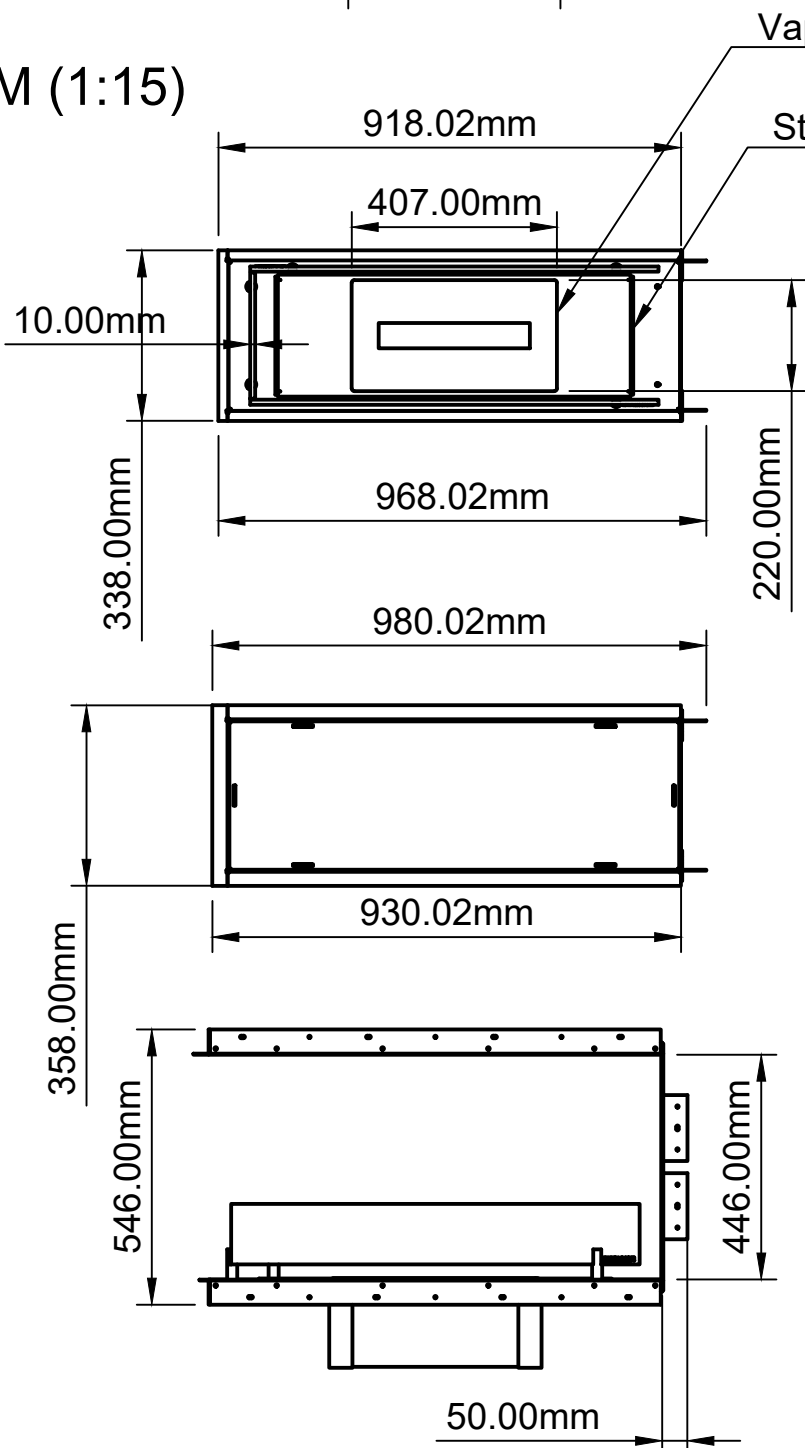

BIO-SUPERIOR/VAPOR ROOMDIVIDER

M-M (1:15)

Vapored burner

Steel vapor cover panel

Cut out support for wall reflecting black glass panel

Bio-superior/vapoor VBSB biosteelbox DC01 sheet metal 2mm

Powder coat rough black RAL 9005

Elevation profile edges

U04 Easy-simple slider Pro

Tempered 10 mm glass optiwhite

The drawing is subject to copyright Biopasja Sp. z o.o. Industrial design protection own by Biopasja Sp. z o.o RCD002681213 & Concealed latches NEOPRO - PATENT no. P.427092

SUPERIOR VBSB RD 900x494x300 U04 VAPOR				Project No	VBSB900
				Drawing No	12/12
Scale	Format	Drawn by	Drawn date	BIOPASJA	
1:15	A3	Adam	02/06/2023		
Rev.	Approved by	Rev. by	Rev. Date		

LOOKING FOR PRICES - SEE ON QUALITY AND SAFETY WE STANDS FOR 14 YEARS OF EXPERIENCE