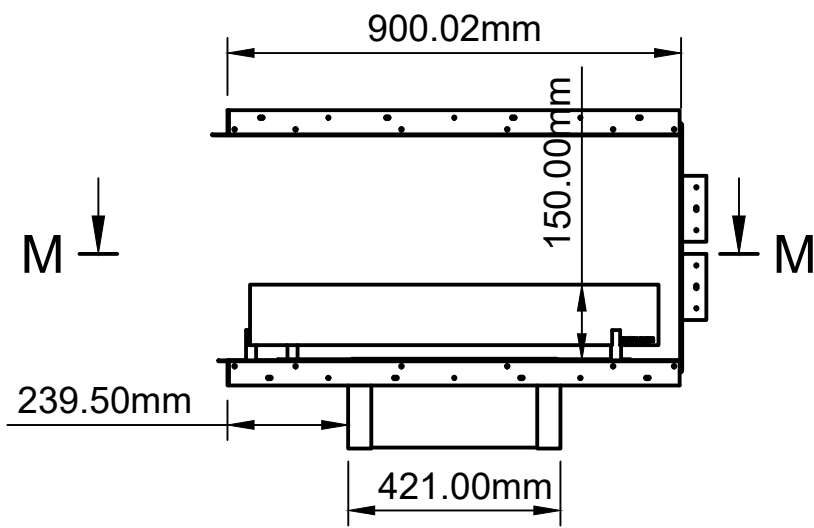

BIO-SUPERIOR/VAPOR ROOMDIVIDER

M-M (1:15)

Vapored burner

Steel vapor cover panel

Cut out support for wall reflecting black glass panel

Bio-superior/vapoor VBSB biosteelbox DC01 sheet metal 2mm

Powder coat rough black RAL 9005

Elevation profile edges

U04 Easy-simple slider Pro

Tempered 10 mm glass optiwhite

The drawing is subject to copyright Biopasja Sp. z o.o. Industrial design protection own by Biopasja Sp. z o.o RCD002681213 & Concealed latches NEOPRO - PATENT no. P.427092

SUPERIOR VBSB RD 900x494x300 U04 VAPOR				Project No	VBSB900
				Drawing No	12/12
Scale	Format	Drawn by	Drawn date	BIOPASJA	
1:15	A3	Adam	02/06/2023		
Rev.	Approved by	Rev. by	Rev. Date		

LOOKING FOR PRICES - SEE ON QUALITY AND SAFETY WE STANDS FOR 14 YEARS OF EXPERIENCE