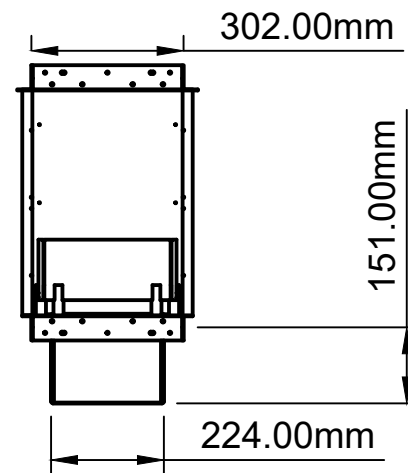

BIO-SUPERIOR/VAPOR ROOMDIVIDER

M-M (1:15)

Vapored burner

Steel vapor cover panel

Cut out support for wall reflecting black glass panel

Bio-superior/vapoor VBSB biosteelbox DC01 sheet metal 2mm

Powder coat rough black RAL 9005

Elevation profile edges

U04 Easy-simple slider Pro

Tempered 10 mm glass optiwhite

The drawing is subject to copyright Biopasja Sp. z o.o. Industrial design protection own by Biopasja Sp. z o.o RCD002681213 & Concealed latches NEOPRO - PATENT no. P.427092

SUPERIOR VBSB RD 900x494x300 U04 VAPOR				Project No	VBSB900
				Drawing No	12/12
Scale	Format	Drawn by	Drawn date	BIOPASJA	
1:15	A3	Adam	02/06/2023		
Rev.	Approved by	Rev. by	Rev. Date		

LOOKING FOR PRICES - SEE ON QUALITY AND SAFETY WE STANDS FOR 14 YEARS OF EXPERIENCE