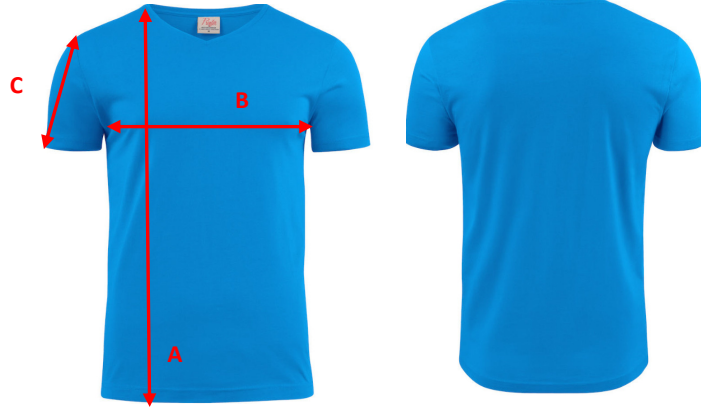

Printer
ACTIVE WEAR

SIZE CHART

Brand: PRINTER ACTIVE WEAR
Style: 2264024 HEAVY V-NECK
MEN

	S	M	L	XL	XXL	3XL	4XL	5XL
A) body length from shoulder point	70	72	74	77	80	83	85	87
B) 1/2 chest width	50	53	56	60	64	68	72	76
c) sleeve length	18	13	20	21	22	23	24	25

All measurements are indicative with minimum tolerance of 1 cm