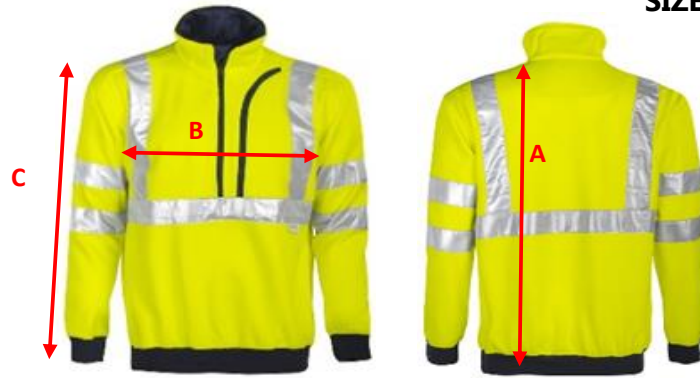

Brand: PROJOB WORKWEAR
Style: 646102 SWEATSHIRT

	XS	S	M	L	XL	XXL	3XL
A) body length from shoulder point	73,2	74,7	76,2	77,7	79,2	80,7	82,2
B) 1/2 chest width	57	60	63	66	69	72	75
c) sleeve length	64	65	66	67	68	69	70

All measurements are indicative with minimum tolerance of 1 cm