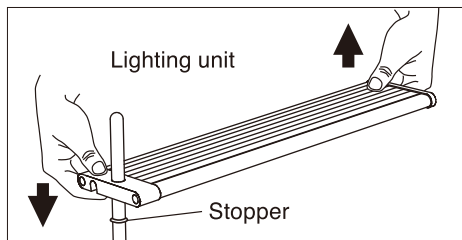

【 Installing the designated stand 】

【 Lighting Unit Specification 】

- **Input voltage** AC100~240V 50/60Hz
- **Rated power** 24W
- **Power consumption** 16W±10%
- **Illuminance** About 15,000Lux (Central illuminance at 10cm distance)
- **Color temperature** About 9,000 ~ 12,000K
- ※Due to the nature of LED lighting, there are variations in color temperature.
- ※Although the instruction manual states the color temperature as 8,000~12,000K, the product actually has a color temperature of 9,000~12,000K.
- **LED** RGB LED lights x 24
- **LED lifetime** Over 30,000 hours
- ※Subject to operating environment
- **Operating temperature range** 0~35°C

If slightly tilting the lighting unit and slowly moving it up and down, the height can be adjusted.