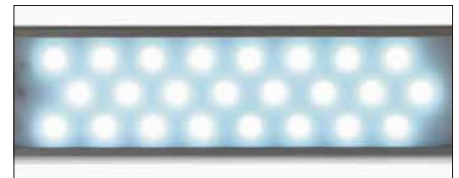

New Release SOL STAND RGB

DOOA Sol Stand RGB is a lighting system for small aquariums equipped with popular RGB LED lights. It is a next generation model of Sol Stand G which was developed to enjoy DOOA System Terra / Aqua 30. Its simple design has remained the same, but it vividly illuminates aquatic plants in green and red. And because a designated stand comes with the product for mounting the lighting system to a side of an aquarium tank, it can illuminate even a 36cm wide aquarium tank, and the height of the lighting unit can be adjusted too.

The product can be neatly installed to DOOA System Aqua / Terra.

【 Installing the designated stand 】

【 Lighting Unit Specification 】

- Input voltage** AC100~240V 50/60Hz
- Rated power** 24W
- Power consumption** 16W±10%
- Illuminance** About 15,000Lux (Central illuminance at 10cm distance)
- Color temperature** About 9,000 ~ 12,000K
- ※Due to the nature of LED lighting, there are variations in color temperature.
- ※Although the instruction manual states the color temperature as 8,000~12,000K, the product actually has a color temperature of 9,000~12,000K.
- LED** RGB LED lights x 24
- LED lifetime** Over 30,000 hours
- ※Subject to operating environment
- Operating temperature range** 0~35°C

If slightly tilting the lighting unit and slowly moving it up and down, the height can be adjusted.

Product Code	JAN Code	Product Name
153-003	4537934530038	DOOA Sol Stand RGB
153-004	4537934530045	DOOA Sol Stand RGB (C plug)