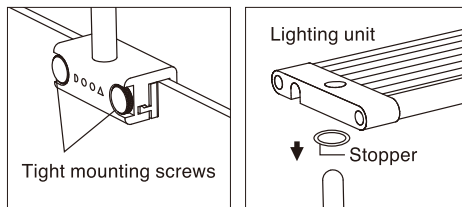

【 Installing the designated stand 】

【 Lighting Unit Specification 】

- **Input voltage** AC100~240V 50/60Hz
- **Rated power** 24W
- **Power consumption** 16W±10%
- **Illuminance** About 15,000Lux (Central illuminance at 10cm distance)
- **Color temperature** About 9,000 ~ 12,000K
- ※Due to the nature of LED lighting, there are variations in color temperature.
- ※Although the instruction manual states the color temperature as 8,000~12,000K, the product actually has a color temperature of 9,000~12,000K.
- **LED** RGB LED lights x 24
- **LED lifetime** Over 30,000 hours
- ※Subject to operating environment
- **Operating temperature range** 0~35°C

If slightly tilting the lighting unit and slowly moving it up and down, the height can be adjusted.