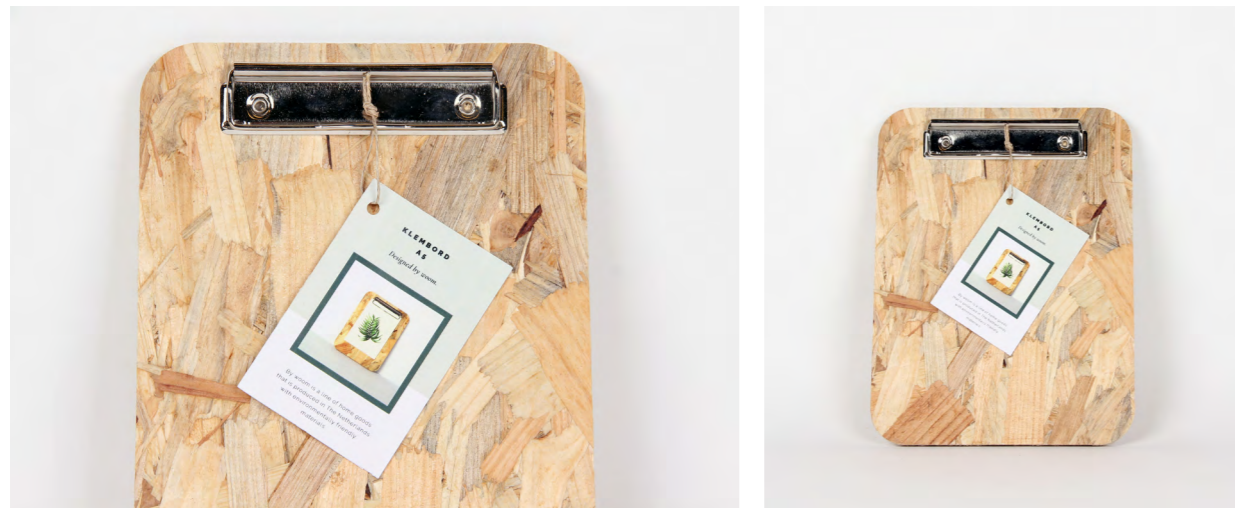

PACKAGING

CLIPBOARD A5
Designed by WOOM.

By WOOM is a line of lifestyle products that is produced in The Netherlands with environmentally friendly materials.

Dimensions	Materials
L 185 mm	OSB
W 245 mm	
H 9 mm	

Art nr. 495.800.002

55 mm

85 mm

Dimensions	Materials
L 105 mm	Triplex
W 105 mm	
H 195 mm	

Art nr. 421.800.001

FLOWER VASE
Designed by WOOM.

By WOOM is a line of lifestyle products that is produced in The Netherlands with environmentally friendly materials.

101 mm

105 mm

LABELS