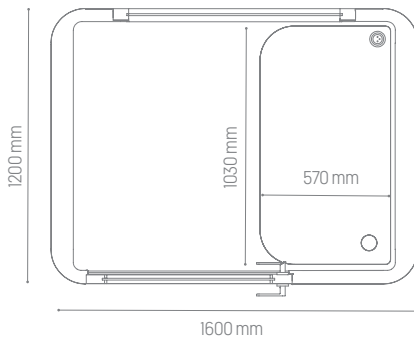

Meeting space for **2 people**

Do you need to run a short, informal one-to-one meeting? This is an ideal solution for you. Seat on comfortable stools and talk in peace.