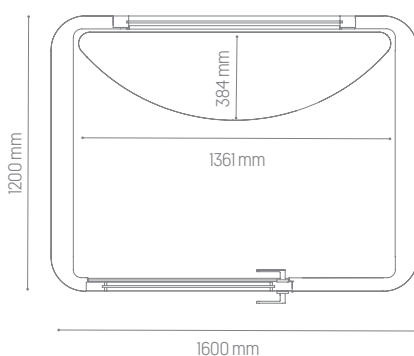

Technical information

Materials used

- Construction: a plywood framework filled with a proprietary composition of the best sound isolating and absorbing materials developed in the MuteDesign acoustic lab.
- Exterior: painted metal and veneer or laminate
- Interior: felt
- Glass: soundproof glass

Parameters

- Exterior: 160 cm * 120 cm * 224.7 cm [length * width * height]
- Interior: 140.4 cm * 108.6 cm * 208 cm [length * width * height]
- Width of left handed door: 89.2 cm
- Height of desk without adjustment: 76 cm
- Height of desk with adjustment: 62.5 cm to 126 cm
- Height of table in a 2-person version: 110 cm
- Height of the stool: 67 cm to 87 cm
- Weight: 450 kg

Acoustic properties

- One of the best sound insulation results on the market [ask us for more details]
- Very short reverberation time inside: $RT_{20} \leq 0,2s$
- Extremely quiet and efficient ventilation: noise generated inside <30 dBA / outside <32dBA

Energy consumption

- During operation: 8W [1-person] / 15W [2-person]
- In standby mode: 0.1W

Certificates