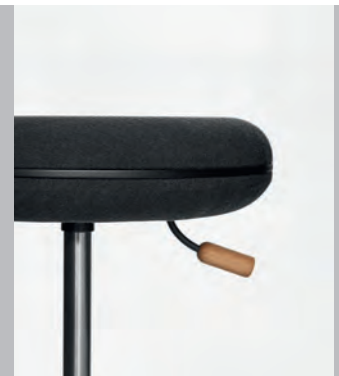

## Details

Lamp with USB built into wall  
optional

Precise finish

Height adjustable desk  
optional

Stools  
optional