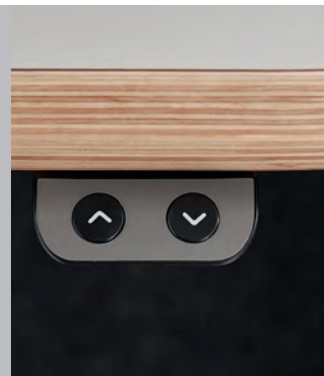

## Details

Lamp with USB built into wall  
optional

Precise finish

Height adjustable desk  
optional

Stools  
optional