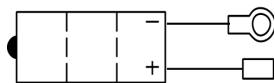

Weights & Measures

Mean Weight with Acid	1kg
Acid Volume	0.2l

Technology

Technology	Cast Sb/Sb
Separator	Reinforcing fiber+Glass Fiber

Cell Assembly Layout

Data Sheet generated on 09/12/2020 - E&OE